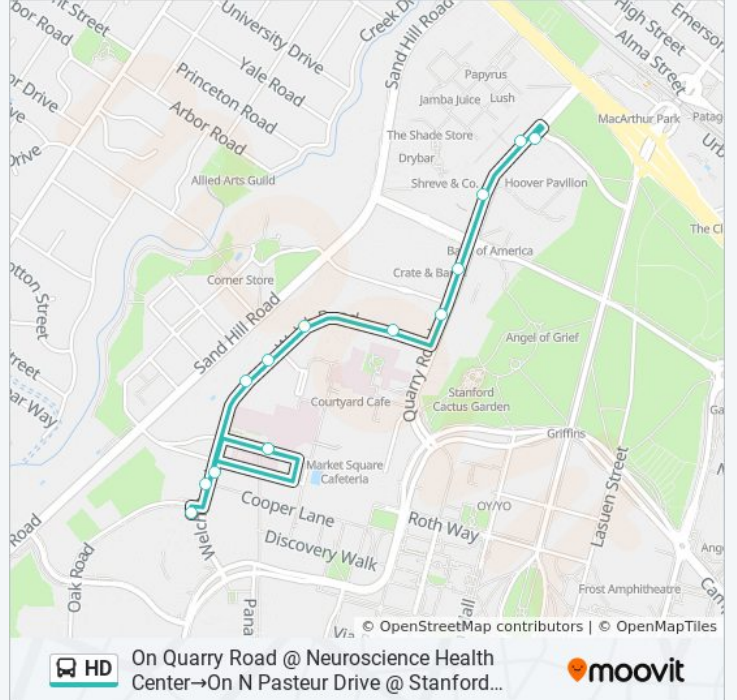

## Direction: 500 Pasteur Drive→On Quarry Road @ Neuroscience Health Center

6 stops

[VIEW LINE SCHEDULE](#)

500 Pasteur Drive

On Welch Road @ Pasteur Staff Garage

Welch Rd & Blake Wilbur Dr

Welch Rd at Lucile Packard Children's Hospital

## HD bus Info

**Direction:** 500 Pasteur Drive→On Quarry Road @ Neuroscience Health Center

**Stops:** 6

**Trip Duration:** 8 min

**Line Summary:**

**Direction: On Quarry Road @ Neuroscience Health Center→500 Pasteur Drive**

14 stops

[VIEW LINE SCHEDULE](#)

- Hoover Pavilion
- On Quarry Road @ Stanford Shopping Center
- On Quarry Road @ Sweet Olive Way
- On Quarry Road Across from Psychiatry Building
- On Quarry Road @ Vineyard Lane
- Welch Rd at Lucile Packard Children's Hospital
- 780 Welch Road
- 900 Welch Road
- 1000 Welch Road
- 500 Pasteur Drive
- On Welch Road @ Comparative Medicine Pavilion
- In Parking Lot L-18 @ OAK Road
- On Welch Road @ Lucas Center For Imaging
- 500 Pasteur Drive

**HD bus Info**

**Direction:** On Quarry Road @ Neuroscience Health Center→500 Pasteur Drive

**Stops:** 14

**Trip Duration:** 21 min

**Line Summary:**

HD bus time schedules and route maps are available in an offline PDF at [moovitapp.com](https://moovitapp.com). Use the [Moovit App](#) to see live bus times, train schedule or subway schedule, and step-by-step directions for all public transit in San Francisco - San Jose, CA.