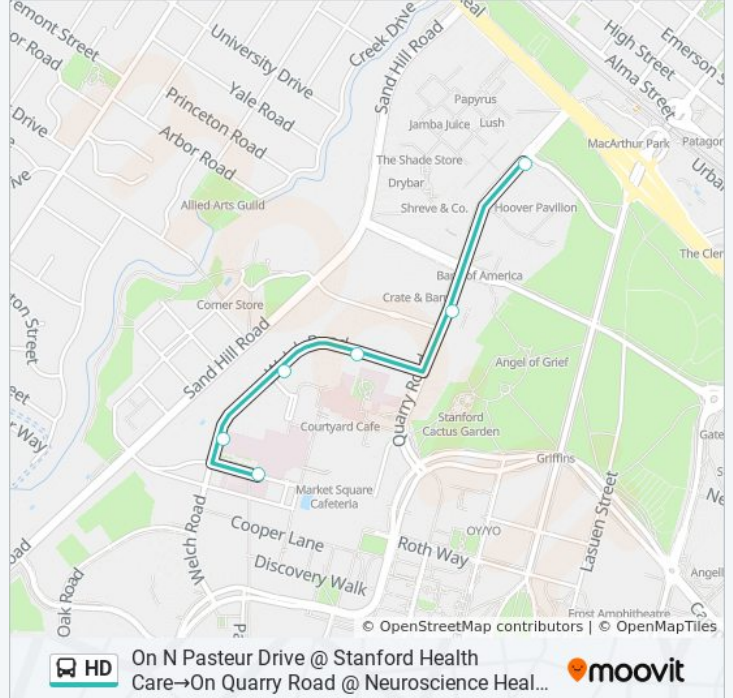

# 500 Pasteur Drive→On Quarry Road @ Neuroscience Health Center

Get The App

The HD bus line (500 Pasteur Drive→On Quarry Road @ Neuroscience Health Center) has 2 routes. For regular weekdays, their operation hours are:

## Direction: 500 Pasteur Drive→On Quarry Road @ Neuroscience Health Center

6 stops

[VIEW LINE SCHEDULE](#)

500 Pasteur Drive

On Welch Road @ Pasteur Staff Garage

Welch Rd & Blake Wilbur Dr

Welch Rd at Lucile Packard Children's Hospital

## HD bus Info

**Direction:** 500 Pasteur Drive→On Quarry Road @ Neuroscience Health Center

**Stops:** 6

**Trip Duration:** 8 min

**Line Summary:**

**Direction: On Quarry Road @ Neuroscience Health Center→500 Pasteur Drive**

14 stops

[VIEW LINE SCHEDULE](#)

- Hoover Pavilion
- On Quarry Road @ Stanford Shopping Center
- On Quarry Road @ Sweet Olive Way
- On Quarry Road Across from Psychiatry Building
- On Quarry Road @ Vineyard Lane
- Welch Rd at Lucile Packard Children's Hospital
- 780 Welch Road
- 900 Welch Road
- 1000 Welch Road
- 500 Pasteur Drive
- On Welch Road @ Comparative Medicine Pavilion
- In Parking Lot L-18 @ OAK Road
- On Welch Road @ Lucas Center For Imaging
- 500 Pasteur Drive