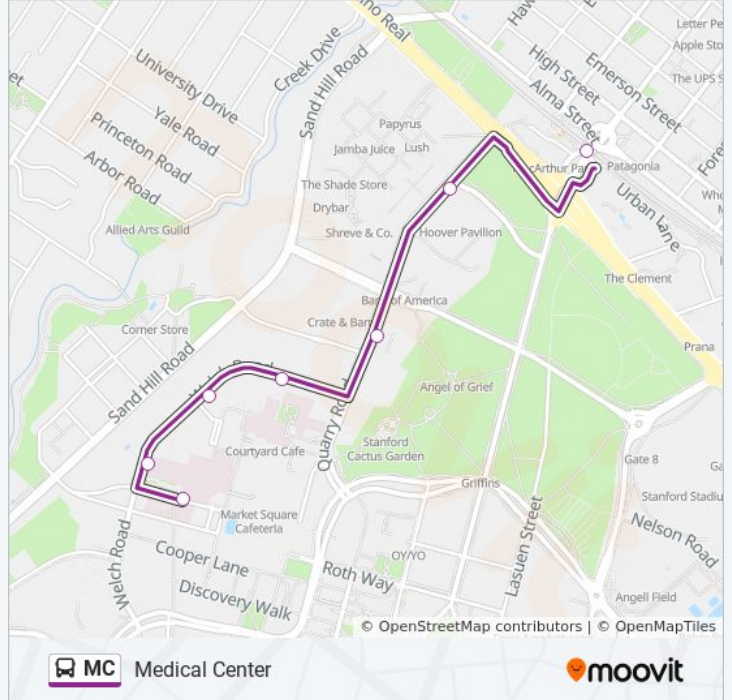

Medical Center

Get The App

The MC bus line (Medical Center) has 2 routes. For regular weekdays, their operation hours are:
(1) 500 Pasteur Drive→University Circle @ Platform East: 5:17 AM - 6:37 PM
(2) University Circle @ Platform East→500 Pasteur Drive: 5:04 AM - 6:22 PM

Use the Moovit App to find the closest MC bus station near you and find out when is the next MC bus arriving.

Direction: 500 Pasteur Drive→University Circle @ Platform East
7 stops
[VIEW LINE SCHEDULE](#)

MC bus Info
Direction: 500 Pasteur Drive→University Circle @ Platform East
Stops: 7
Trip Duration: 15 min
Line Summary:

Direction: University Circle @ Platform East → 500 Pasteur Drive
 10 stops
[VIEW LINE SCHEDULE](#)

- University Circle - Palo Alto Caltrain
- On Quarry Road @ Stanford Shopping Center
- On Quarry Road @ Sweet Olive Way
- On Quarry Road Across from Psychiatry Building
- On Quarry Road @ Vineyard Lane
- Welch Rd at Lucile Packard Children's Hospital
- 780 Welch Road
- 900 Welch Road
- 1000 Welch Road
- 500 Pasteur Drive