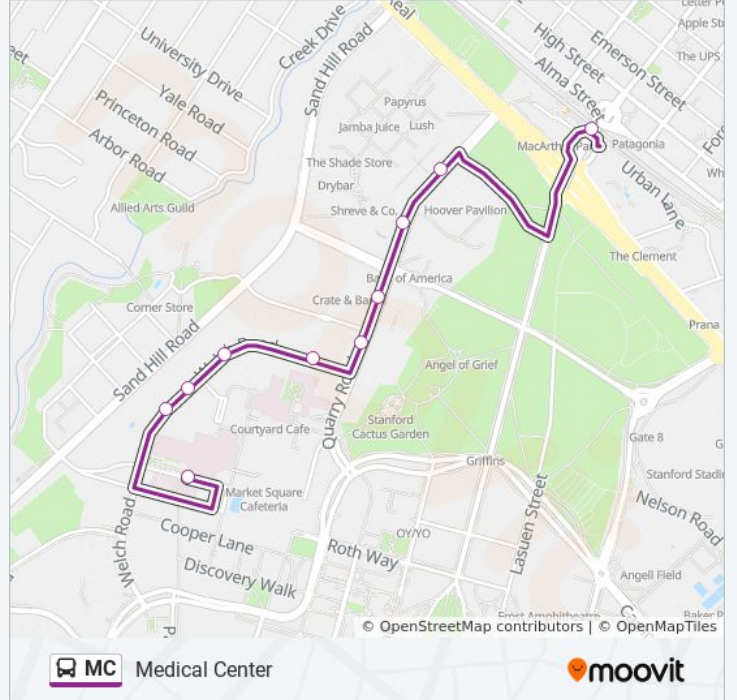

MC bus time schedules and route maps are available in an offline PDF at moovitapp.com. Use the [Moovit App](#) to see live bus times, train schedule or subway schedule, and step-by-step directions for all public transit in San Francisco - San Jose, CA.

[About Moovit](#) • [MaaS Solutions](#) • [Supported Countries](#) • [Mooviter Community](#)

© 2024 Moovit - All Rights Reserved

Check Live Arrival Times