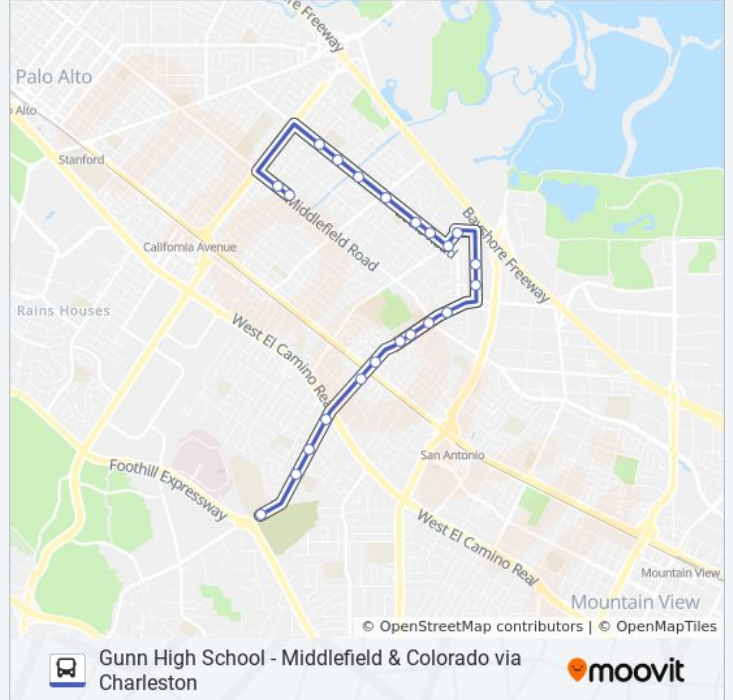

Charleston &amp; Stevenson House (W)

East Charleston &amp; Carlson (S)

Charleston &amp; Wright (S)

Charleston &amp; Park (S)

Arastradero &amp; El Camino (S)

Arastradero &amp; Coulombe (S)

**SCHOOL 288 bus Time Schedule**

Gunn High School Route Timetable:

Sunday	Not Operational
Monday	8:17 AM
Tuesday	8:17 AM
Wednesday	8:17 AM
Thursday	8:17 AM
Friday	8:17 AM
Saturday	Not Operational

**SCHOOL 288 bus Info****Direction:** Gunn High School**Stops:** 22**Trip Duration:** 28 min**Line Summary:**

Arastradero & Donald (S)

Arastradero & Gunn High School (W)

**Direction: Middlefield & Colorado**

21 stops

[VIEW LINE SCHEDULE](#)

Miranda Av:Va Hospital

Miranda & Hospital Driveway (E)

Miranda & Arastradero (E)

**SCHOOL 288 bus Info**

**Direction:** Middlefield & Colorado

**Stops:** 21

**Trip Duration:** 24 min

**Line Summary:**

Louis & Loma Verde (W)

Louis & Elbridge (W)

Middlefield/Colorado