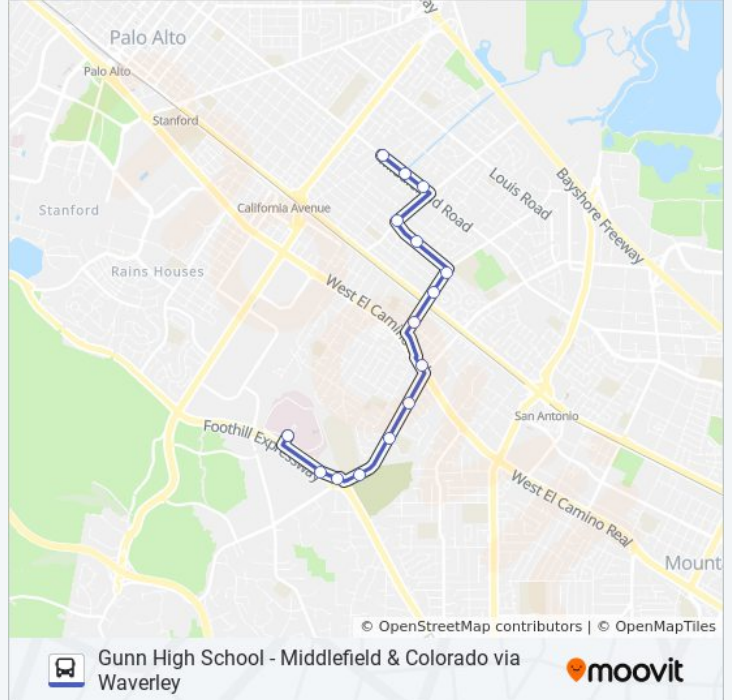

(1) Gunn High School: 8:21 AM(2) Middlefield & Colorado: 3:58 PM

Use the Moovit App to find the closest SCHOOL 288M bus station near you and find out when is the next SCHOOL 288M bus arriving.

Direction: Gunn High School

Direction: Middlefield & Colorado

15 stops

[VIEW LINE SCHEDULE](#)

- Miranda Av:Va Hospital
- Miranda & Hospital Driveway (E)
- Miranda & Arastradero (E)
- Arastradero & Gunn High School (E)
- Arastradero & Terman (N)
- Arastradero & Suzanne (N)
- El Camino & Charleston (W)
- Meadow & Wilkie (N)
- Meadow & Ramona (N)
- Meadow & Waverly (N)
- Waverley & El Verano (W)
- Loma Verde & Waverley (N)
- Middlefield & Layne
- Middlefield & Matadero (W)
- Middlefield/Colorado

SCHOOL 288M bus Time Schedule

Middlefield & Colorado Route Timetable:

Sunday	Not Operational
Monday	3:58 PM
Tuesday	4:18 PM
Wednesday	3:38 PM
Thursday	Not Operational
Friday	Not Operational
Saturday	Not Operational

SCHOOL 288M bus Info

Direction: Middlefield & Colorado

Stops: 15

Trip Duration: 25 min

Line Summary:

SCHOOL 288M bus time schedules and route maps are available in an offline PDF at moovitapp.com. Use the [Moovit App](#) to see live bus times, train schedule or subway schedule, and step-by-step directions for all public transit in San Francisco - San Jose, CA.