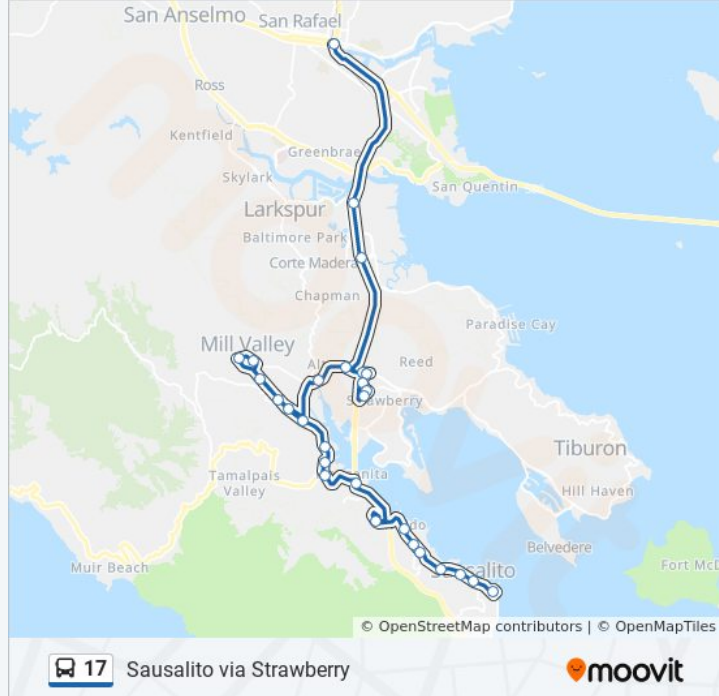

Miller Av & Montford Av

Miller Av & Reed St

Miller Av & Camino Alto

Almonte Blvd & Miller Ave

Almonte Blvd & Rosemont Ave

Tam Junction Shoreline Hwy & Almonte Blvd

Manzanita Park & Ride Lot

Marin City Donahue & Terners Southbound

Bridgeway & Ebbtide St

Bridgeway & West Harbor Dr

Bridgeway & Nevada St

Bridgeway & Easterby St

Bridgeway & Napa St

Bridgeway & Pine St

Sausalito Ferry

17 bus time schedules and route maps are available in an offline PDF at moovitapp.com. Use the [Moovit App](#) to see live bus times, train schedule or subway schedule, and step-by-step directions for all public transit in San Francisco - San Jose, CA.