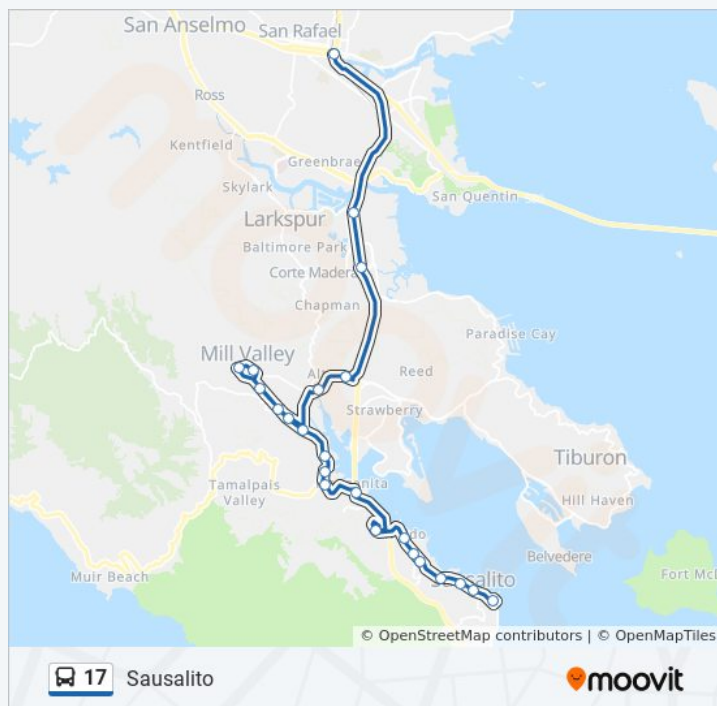

Miller Av & Camino Alto

Almonte Blvd & Miller Ave

Almonte Blvd & Rosemont Ave

Tam Junction Shoreline Hwy & Almonte Blvd

Manzanita Park & Ride Lot

Marin City Donahue & Terners Southbound

Bridgeway & Ebbtide St

Bridgeway & West Harbor Dr

Bridgeway & Nevada St

Bridgeway & Easterby St

Bridgeway & Napa St

Bridgeway & Pine St

Sausalito Ferry

Direction: Sausalito via Strawberry

31 stops

[VIEW LINE SCHEDULE](#)

San Rafael Transit Center

Paradise/Tamalpais Bus Pad & Hwy 101

Tiburon Blvd & Redwood Hwy

Reed Blvd & Redwood Highway Frontage Rd

Reed Blvd & Belvedere Dr

Belvedere Dr & Redwood Hwy Frontage Rd