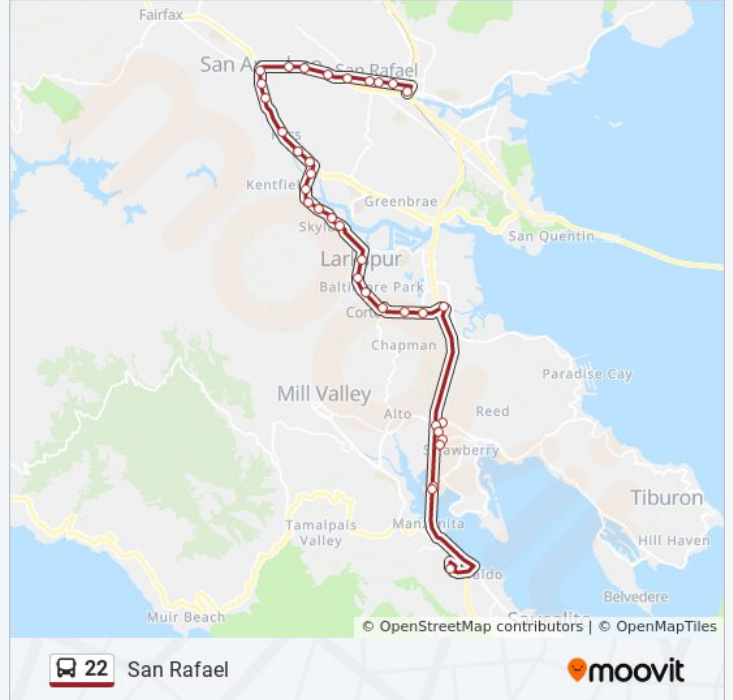

Reed Blvd & Belvedere Dr

Belvedere Dr & Redwood Hwy Frontage Rd

Strawberry Frontage Rd & Us 101 NB on Ramp

Redwood Hwy Frontage Rd & Hwy 101 SB Ramps

Donahue St & Terners Dr (Marin City Hub)

Direction: San Rafael

4th St & Ross Valley Dr

Fourth St & Greenfield Av

Fourth St & Ida St

4th St & E St

4th St & C St

4th St & Court St

San Rafael Transit Center

Direction: San Rafael via College of Marin

15 stops

[VIEW LINE SCHEDULE](#)

College Of Marin College Av & Sir Francis Drake

Sir Francis Drake Bl & Maple Avenue

Sir Francis Drake At Bhc Ross Hospital

Ross Sir Francis Drake Blvd & Lagunitas Rd

Sir Francis Drake Blvd & Bolinas Rd