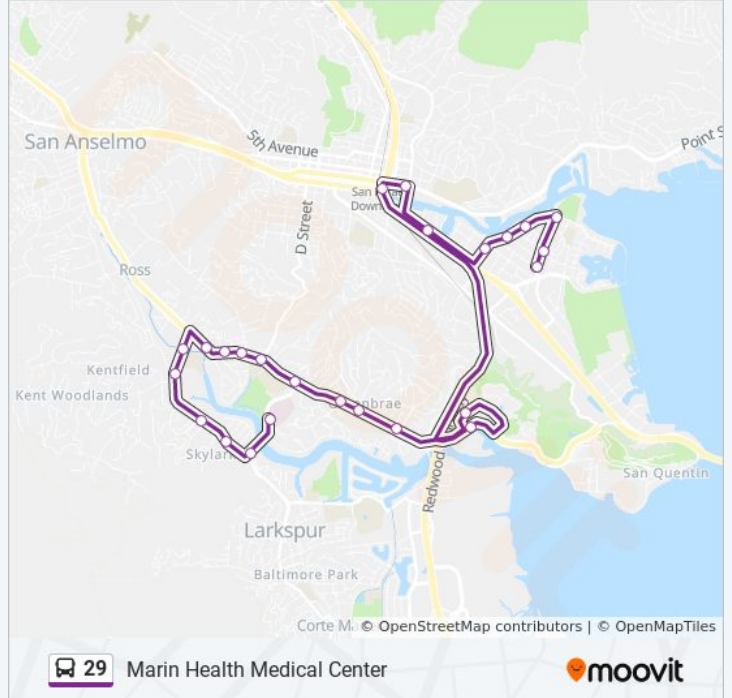

E. Corte Madera

Get The App

The 29 bus line (E. Corte Madera) has 2 routes. For regular weekdays, their operation hours are:
 (1) E. Corte Madera: 7:00 AM - 3:45 PM (2) San Rafael: 7:07 AM - 4:36 PM
 Use the Moovit App to find the closest 29 bus station near you and find out when is the next 29 bus arriving.

- San Rafael Transit Center
- E Sir Francis Drake Blvd & Larkspur Landing
- Larkspur Landing Cir & Lincoln Village Cir
- 600 Larkspur Landing Circle
- Sir Francis Drake Blvd & Eliseo Dr
- Sir Francis Drake Blvd & La Cuesta Dr
- Sir Francis Drake Bl & El Portal Dr
- Bon Air Rd & Schultz Memorial Dr
- 5 Bon Air Rd
- Doherty Dr & Larkspur Plaza Dr
- Redwood High & Doherty Dr
- Lucky Dr & Riviera Cir
- Tamal Vista Blvd & Fifer Av
- Tamal Vista Blvd & Sandpiper Circle
- Tamal Vista Blvd & Council Crest Dr
- Tamalpais Dr & Casa Buena Dr
- Paradise Dr & Madera Del Presidio Av
- Paradise Dr & El Camino Dr
- Paradise Dr & Prince Royal Dr
- San Clemente Parking Lot

29 bus Info
Direction: E. Corte Madera
Stops: 20
Trip Duration: 38 min
Line Summary:

Direction: San Rafael

24 stops

[VIEW LINE SCHEDULE](#)

- San Clemente Parking Lot
- Paradise Dr & Prince Royal Dr
- Paradise Dr & Seawolf Passage
- Paradise Dr & Harbor Dr
- Paradise Dr & Redwood Hwy
- Madera Blvd & Mohawk Av
- Madera Blvd & Monona Dr
- Tamal Vista Blvd & Sandpiper Circle
- Tamal Vista Blvd & Fifer Av
- Lucky Dr & Riviera Cir
- Redwood High & Doherty Dr
- Doherty Dr & Hall Middle School
- Doherty Dr & Larkspur Plaza Dr
- Bon Air Rd & Magnolia Ave
- Marin General Hospital
- Bon Air Rd & Sir Francis Drake Blvd
- Sir Francis Drake Blvd & Bon Air Rd
- Sir Francis Drake Blvd & El Portal Dr

29 bus Info

Direction: San Rafael

Stops: 24

Trip Duration: 38 min

Line Summary:

Sir Francis Drake Blvd & La Cuesta Dr

Sir Francis Drake Blvd & Eliseo Dr

E Sir Francis Drake Blvd & Larkspur Landing