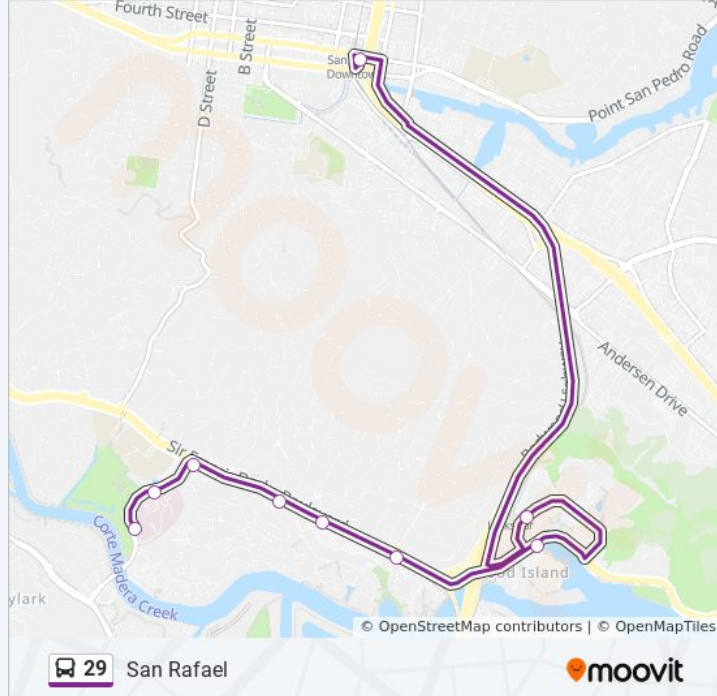

- San Rafael Transit Center
- E Sir Francis Drake Blvd & Larkspur Landing
- Larkspur Landing Cir & Lincoln Village Cir
- 600 Larkspur Landing Circle
- Sir Francis Drake Blvd & Eliseo Dr
- Sir Francis Drake Blvd & La Cuesta Dr
- Sir Francis Drake Bl & El Portal Dr
- Bon Air Rd & Schultz Memorial Dr
- 5 Bon Air Rd
- Doherty Dr & Larkspur Plaza Dr
- Redwood High & Doherty Dr
- Lucky Dr & Riviera Cir
- Tamal Vista Blvd & Fifer Av
- Tamal Vista Blvd & Sandpiper Circle
- Tamal Vista Blvd & Council Crest Dr
- Tamalpais Dr & Casa Buena Dr
- Paradise Dr & Madera Del Presidio Av
- Paradise Dr & El Camino Dr
- Paradise Dr & Prince Royal Dr
- San Clemente Parking Lot

29 bus Info
Direction: E. Corte Madera
Stops: 20
Trip Duration: 38 min
Line Summary:

Direction: San Rafael

24 stops

[VIEW LINE SCHEDULE](#)

- San Clemente Parking Lot
- Paradise Dr & Prince Royal Dr
- Paradise Dr & Seawolf Passage
- Paradise Dr & Harbor Dr
- Paradise Dr & Redwood Hwy
- Madera Blvd & Mohawk Av
- Madera Blvd & Monona Dr
- Tamal Vista Blvd & Sandpiper Circle
- Tamal Vista Blvd & Fifer Av
- Lucky Dr & Riviera Cir
- Redwood High & Doherty Dr
- Doherty Dr & Hall Middle School
- Doherty Dr & Larkspur Plaza Dr
- Bon Air Rd & Magnolia Ave
- Marin General Hospital
- Bon Air Rd & Sir Francis Drake Blvd
- Sir Francis Drake Blvd & Bon Air Rd
- Sir Francis Drake Blvd & El Portal Dr

29 bus Info

Direction: San Rafael

Stops: 24

Trip Duration: 38 min

Line Summary:

Sir Francis Drake Blvd & La Cuesta Dr

Sir Francis Drake Blvd & Eliseo Dr

E Sir Francis Drake Blvd & Larkspur Landing

Larkspur Landing Cir & Lincoln Village Cir

600 Larkspur Landing Circle

San Rafael Transit Center

29 bus time schedules and route maps are available in an offline PDF at moovitapp.com. Use the [Moovit App](#) to see live bus times, train schedule or subway schedule, and step-by-step directions for all public transit in San Francisco - San Jose, CA.