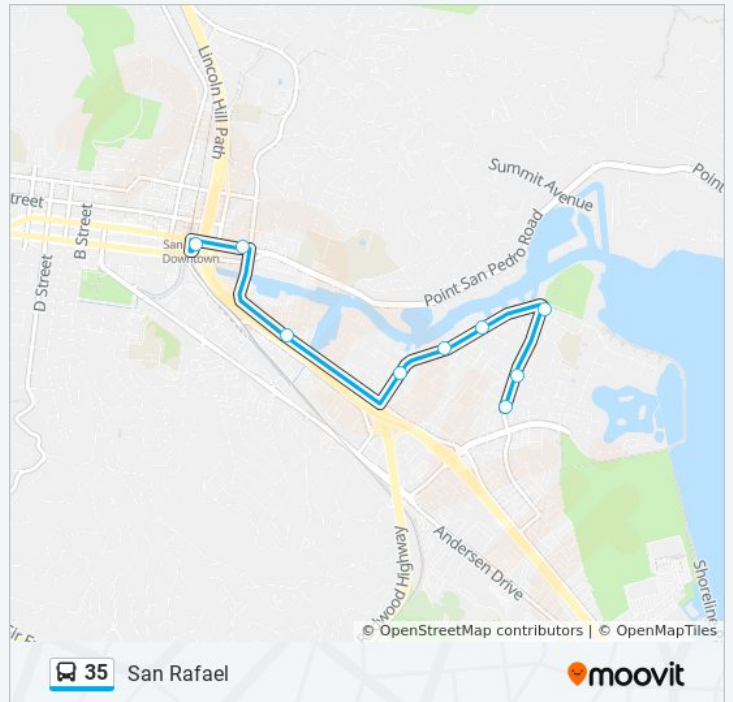

Freitas Pkwy & Northgate Dr

Las Gallinas Av & Nova Albion Way

## Direction: San Rafael

9 stops

[VIEW LINE SCHEDULE](#)

Kerner Blvd & Larkspur St

Kerner Blvd & Bahia Way

Kerner Blvd & Canal St

Canal St & Sonoma St

Canal St & Novato St

Medway Rd & Mill St

Francisco Blvd E & Bay St

Third St & Grand Av

San Rafael Transit Center

Saturday

12:08 AM - 11:38 PM

**35 bus Info**

**Direction:** San Rafael

**Stops:** 9

**Trip Duration:** 17 min

**Line Summary:**

**Direction: Terra Linda Hs**

24 stops

[VIEW LINE SCHEDULE](#)

Kerner Blvd & Larkspur St