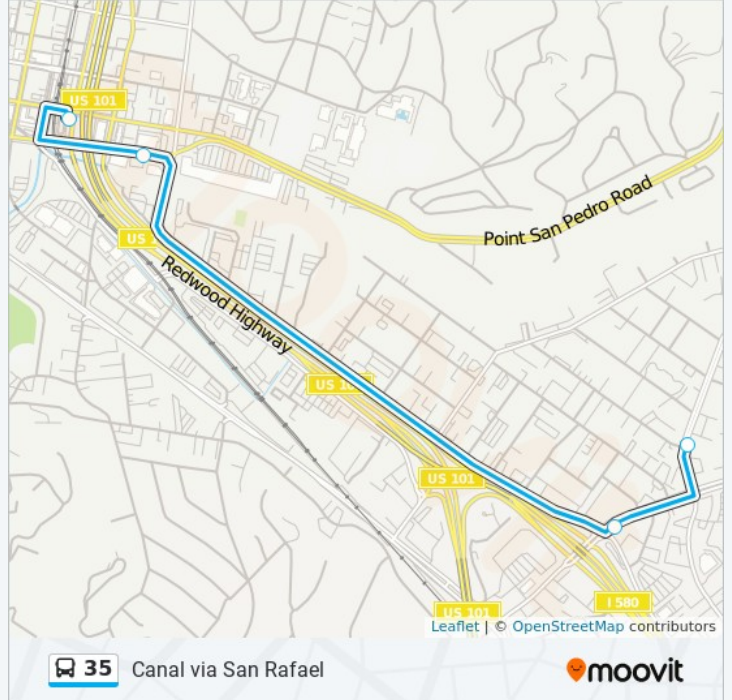

### Direction: Canal via San Rafael

16 stops

[VIEW LINE SCHEDULE](#)

Las Gallinas Av & Nova Albion Way

Las Gallinas Av & Northgate Dr

Las Gallinas Ave at Northgate Mall

Civic Center Dr & McInnis Pkwy (Civic Center SMART)

San Rafael Transit Center

2nd St & Grand Ave

Bellam Blvd & Francisco Blvd E

Kerner Blvd & Larkspur St

### 35 bus Time Schedule

Canal via San Rafael Route Timetable:

Sunday	7:03 AM - 7:03 PM
Monday	6:35 AM - 10:05 PM
Tuesday	6:35 AM - 10:05 PM
Wednesday	6:35 AM - 10:05 PM
Thursday	6:35 AM - 10:05 PM
Friday	6:35 AM - 10:05 PM
Saturday	7:03 AM - 7:03 PM

### 35 bus Info

**Direction:** Canal via San Rafael

**Stops:** 16

**Trip Duration:** 35 min

**Line Summary:**

**Direction: Canal via Terra Linda**

17 stops

[VIEW LINE SCHEDULE](#)