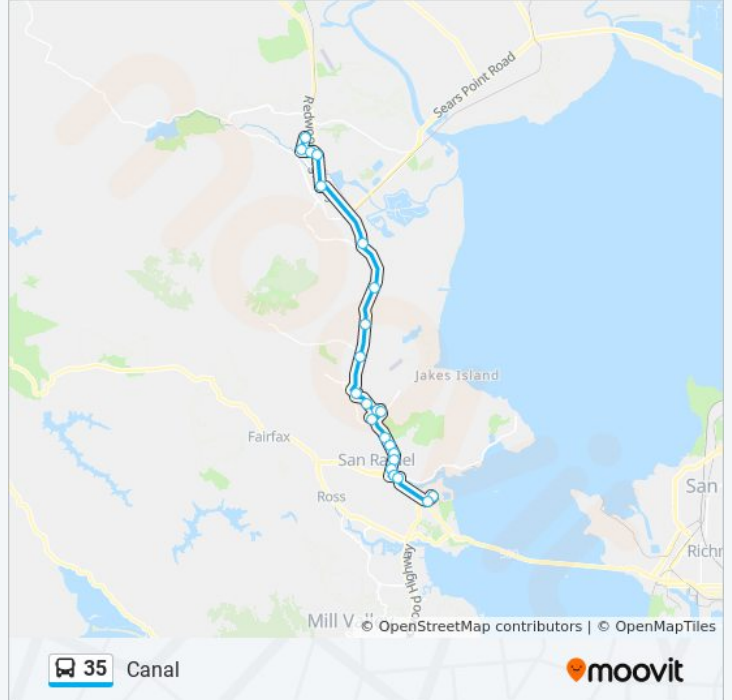

### Direction: Canal

4 stops

[VIEW LINE SCHEDULE](#)

San Rafael Transit Center

2nd St & Grand Ave

Bellam Blvd & Francisco Blvd E

Kerner Blvd & Larkspur St

### 35 bus Info

**Direction:** Canal

**Stops:** 4

**Trip Duration:** 8 min

**Line Summary:**

### Direction: Canal via San Rafael

16 stops

[VIEW LINE SCHEDULE](#)

Las Gallinas Av & Nova Albion Way

Las Gallinas Av & Northgate Dr

Las Gallinas Ave at Northgate Mall

Civic Center Dr & McInnis Pkwy (Civic Center SMART)

San Rafael Transit Center

2nd St & Grand Ave

Bellam Blvd & Francisco Blvd E

Kerner Blvd & Larkspur St