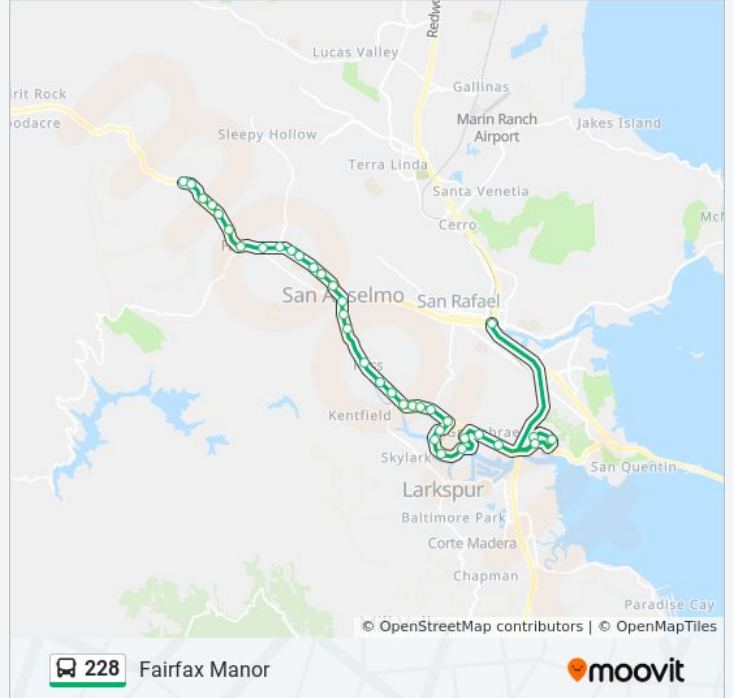

228 bus Info

Direction: Fairfax Manor

Stops: 36

Trip Duration: 46 min

Line Summary:

Sir Francis Drake Bl & Madrone Av
 Sir Francis Drake Blvd & Sunnyhills Dr
 Sir Francis Drake Blvd & San Francisco Blvd
 Sir Francis Drake Hs Drake Blvd & Aspen Ct
 Sir Francis Drake Blvd & Broadmoor Av
 Sir Francis Drake Bl & Butterfield Rd
 Sir Francis Drake Blvd & Willow Av
 Fairfax Broadway & Bolinas Av
 Sir Francis Drake Blvd & Marinda Dr
 Sir Francis Drake Blvd & Oak Tree Ln
 Sir Francis Drake Blvd & Oak Manor Dr
 Sir Francis Drake Blvd at Drake Manor Apts
 Sir Francis Drake Bl & Alhambra Circle
 Sir Francis Drake Bl & Glen Dr

Direction: San Rafael

35 stops

[VIEW LINE SCHEDULE](#)

Sir Francis Drake Bl & Olema Rd
 Sir Francis Drake Bl & Alhambra Circle
 Sir Francis Drake Blvd at Drake Manor Apts
 Sir Francis Drake Blvd & Oak Manor Dr
 Sir Francis Drake Bl & Marin Rd
 Sir Francis Drake Bl & Broadway
 Sir Francis Drake Blvd & Bank St
 Sir Francis Drake Bl & Pastori Av
 Sir Francis Drake Blvd & San Anselmo Av
 Sir Francis Drake Hs Sir Francis Drake & Ash Av
 Sir Francis Drake Blvd & Tamal Av
 Sir Francis Drake Blvd & Sais Av
 Sir Francis Drake Bl & Madrone Av
 San Anselmo Hub
 Sir Francis Drake Blvd & Bank St