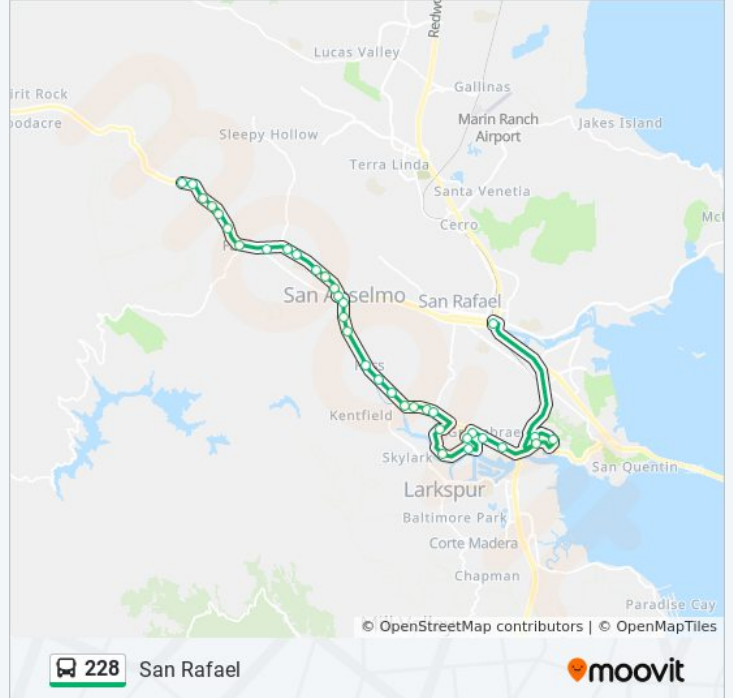

228 bus Info

Direction: San Rafael

Stops: 35

Trip Duration: 43 min

Line Summary:

Sir Francis Drake Blvd & Ross Av

Sir Francis Drake Blvd & Bolinas Av

Ross Sir Francis Drake Blvd & Lagunitas Rd

Sir Francis Drake Blvd Opposite 1111 Sir Francis

Sir Francis Drake Bl & Elm Av

Sir Francis Drake Blvd & Ash Av

Sir Francis Drake Blvd & Rosebank Dr

Sir Francis Drake Blvd & Mcallister Av

Sir Francis Drake Blvd & Wolfe Grade

Bon Air Rd & Schultz Memorial Dr

S Eliseo Dr at Hamilton Park

S Eliseo Dr & via Belardo

Via Casitas & El Portal Dr

Sir Francis Drake Blvd & El Portal Dr

Sir Francis Drake Blvd & La Cuesta Dr

Sir Francis Drake Blvd & Eliseo Dr

E Sir Francis Drake Blvd & Larkspur Landing

Larkspur Landing Cir & Lincoln Village Cir

600 Larkspur Landing Circle

San Rafael Transit Center

228 bus time schedules and route maps are available in an offline PDF at moovitapp.com. Use the [Moovit App](#) to see live bus times, train schedule or subway schedule, and step-by-step directions for all public transit in San Francisco - San Jose, CA.