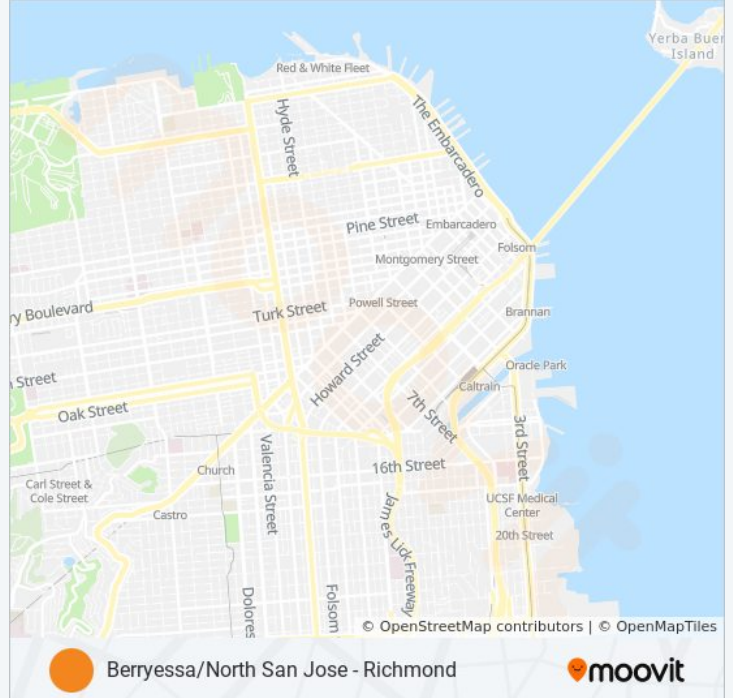

Milpitas

Berryessa / North San Jose

Direction: Richmond

20 stops

[VIEW LINE SCHEDULE](#)

Berryessa / North San Jose

Milpitas

Warm Springs/South Fremont

Fremont

Union City

South Hayward

Hayward

Bay Fair

San Leandro

Coliseum/Oakland Airport

Fruitvale

Lake Merritt

12th St. Oakland City Center

19th St. Oakland

Macarthur

Ashby Station

Downtown Berkeley

North Berkeley

ORANGE BART Time Schedule

Richmond Route Timetable:

Sunday	7:44 AM - 11:48 PM
Monday	4:44 AM - 11:48 PM
Tuesday	4:44 AM - 11:48 PM
Wednesday	4:44 AM - 11:48 PM
Thursday	4:44 AM - 11:48 PM
Friday	4:44 AM - 11:48 PM
Saturday	5:44 AM - 11:48 PM

ORANGE BART Info

Direction: Richmond

Stops: 20

Trip Duration: 81 min

Line Summary: