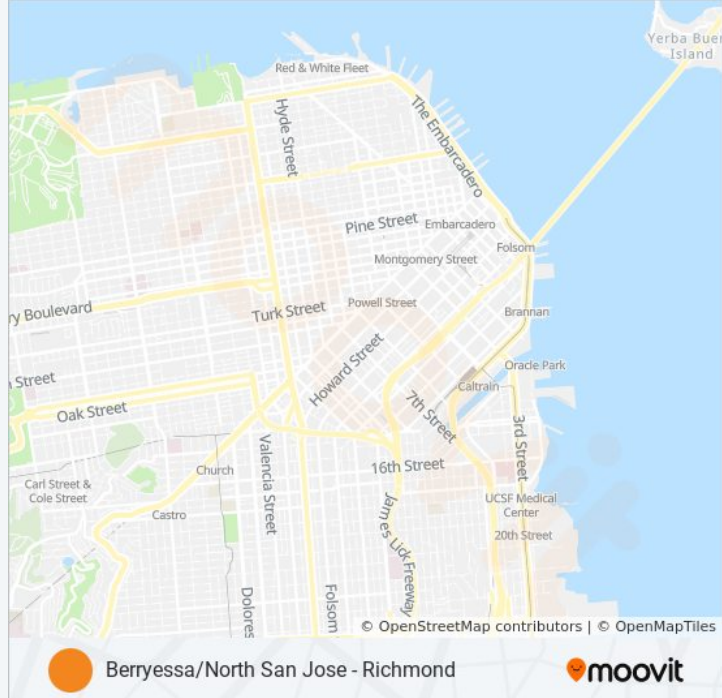

El Cerrito Plaza

North Berkeley

Downtown Berkeley

Ashby Station

Macarthur

19th St. Oakland

12th St. Oakland City Center

Lake Merritt

Milpitas

Warm Springs/South Fremont

Fremont

Union City

South Hayward

Hayward

Bay Fair

San Leandro

Coliseum/Oakland Airport

Fruitvale

Lake Merritt

12th St. Oakland City Center

19th St. Oakland

Macarthur

Ashby Station

Downtown Berkeley

ORANGE BART Info

Direction: Richmond

Stops: 20

Trip Duration: 81 min

Line Summary:

El Cerrito Plaza

El Cerrito Del Norte

ORANGE BART time schedules and route maps are available in an offline PDF at moovitapp.com. Use the [Moovit App](#) to see live bus times, train schedule or subway schedule, and step-by-step directions for all public transit in San Francisco - San Jose, CA.