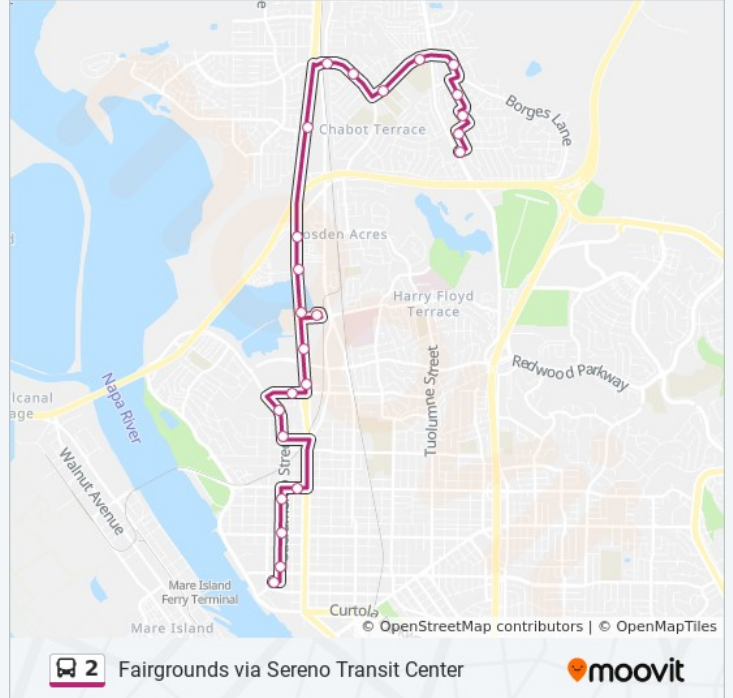

2 bus Info
Direction: Fairgrounds via Sereno Transit Center
Stops: 24
Trip Duration: 29 min
Line Summary:

Christopher Way & Lillean Way

Janice St & McGrue Ave

Griffin Dr & Taper Ave

Gateway Dr & Fairgrounds Dr

Direction: Sereno Transit Center

9 stops

[VIEW LINE SCHEDULE](#)

Gateway Dr & Fairgrounds Dr

Whitney Ave & De Paul Dr

Whitney Ave & Olympic Dr

Mini Dr & Whitney Ave

Mini Dr & Corcoran Ave

Mini Dr & Broadway St

Sonoma Blvd & Hwy 37

Sonoma Blvd & Yolano Dr

Sereno Transit Center

2 bus Time Schedule

Sereno Transit Center Route Timetable:

Sunday	Not Operational
Monday	8:30 PM - 9:30 PM
Tuesday	8:30 PM - 9:30 PM
Wednesday	8:30 PM - 9:30 PM
Thursday	8:30 PM - 9:30 PM
Friday	8:30 PM - 9:30 PM
Saturday	6:30 PM

2 bus Info

Direction: Sereno Transit Center

Stops: 9

Trip Duration: 14 min

Line Summary:

Direction: Vallejo Transit Center via Sereno Transit Center

20 stops

[VIEW LINE SCHEDULE](#)