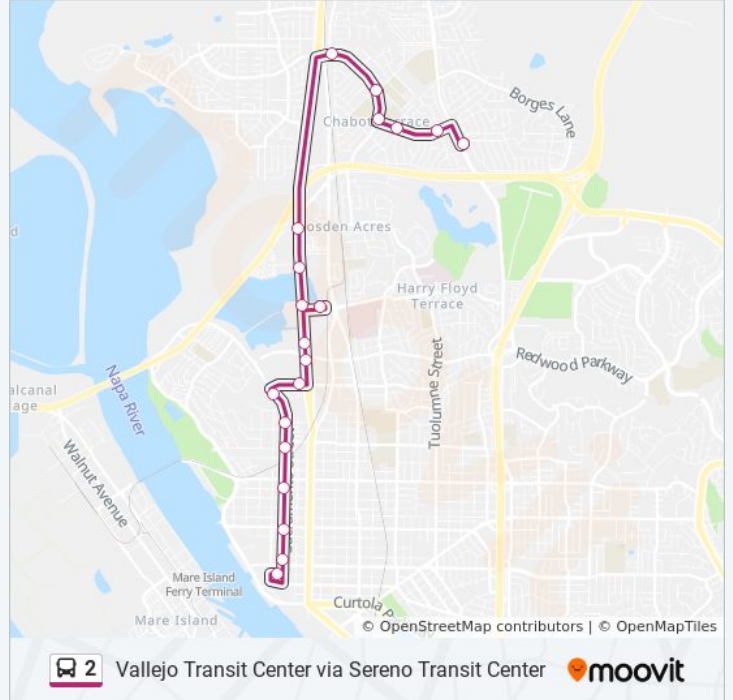

2 bus Info
Direction: Fairgrounds via Sereno Transit Center
Stops: 24
Trip Duration: 29 min
Line Summary:

Christopher Way & Lillean Way

Janice St & McGrue Ave

Griffin Dr & Taper Ave

Gateway Dr & Fairgrounds Dr

Direction: Sereno Transit Center

9 stops

[VIEW LINE SCHEDULE](#)

Gateway Dr & Fairgrounds Dr

Whitney Ave & De Paul Dr

Whitney Ave & Olympic Dr

Mini Dr & Whitney Ave

Mini Dr & Corcoran Ave

- Gateway Dr & Fairgrounds Dr
- Whitney Ave & De Paul Dr
- Whitney Ave & Olympic Dr
- Mini Dr & Whitney Ave
- Mini Dr & Corcoran Ave
- Mini Dr & Broadway St
- Sonoma Blvd & Hwy 37
- Sonoma Blvd & Yolano Dr
- Sonoma Blvd & Sereno Dr (SMART & Final)
- Sereno Transit Center
- Sonoma Blvd & Redwood St (Vallejo Plaza)
- Sonoma Blvd & Redwood St (Vallejo Plaza)
- Valle Vista Ave & Sonoma Blvd
- Sacramento St & Valle Vista Ave
- Sacramento St & Denio St
- Sacramento St & Hichborn St
- Sacramento St & Alabama St
- Sacramento St & Florida Saint Vincent

2 bus Info

Direction: Vallejo Transit Center via Sereno Transit Center

Stops: 20

Trip Duration: 26 min

Line Summary:

Sacramento St & Virginia St

Vallejo Transit Center

2 bus time schedules and route maps are available in an offline PDF at moovitapp.com. Use the [Moovit App](#) to see live bus times, train schedule or subway schedule, and step-by-step directions for all public transit in San Francisco - San Jose, CA.