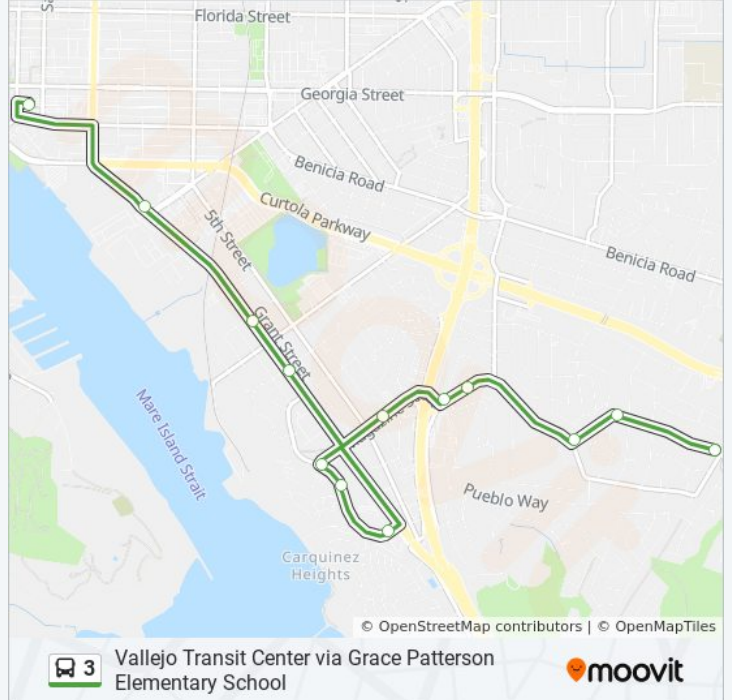

3 bus time schedules and route maps are available in an offline PDF at moovitapp.com. Use the [Moovit App](#) to see live bus times, train schedule or subway schedule, and step-by-step directions for all public transit in San Francisco - San Jose, CA.

[About Moovit](#) • [MaaS Solutions](#) • [Supported Countries](#) • [Mooviter Community](#)

© 2024 Moovit - All Rights Reserved

Check Live Arrival Times