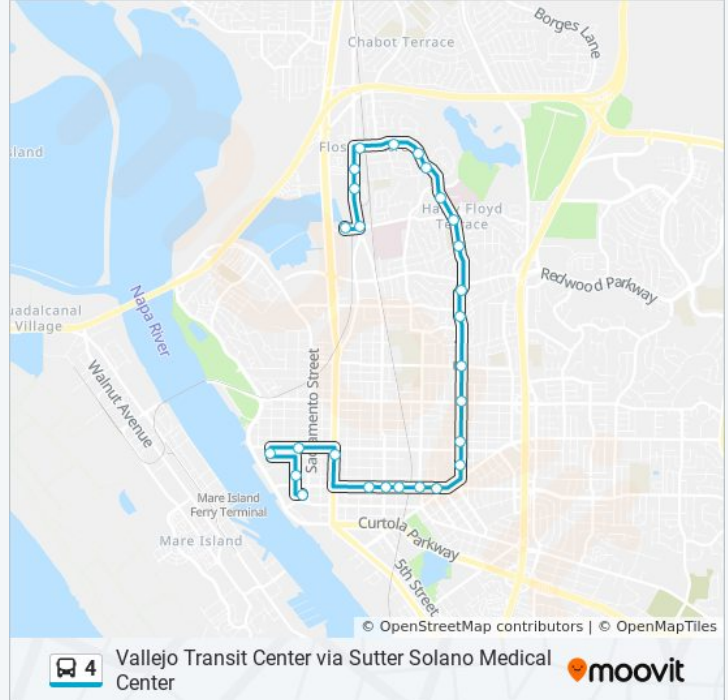

### Direction: Sereno Transit Center

2 stops

[VIEW LINE SCHEDULE](#)

Broadway St & Garibaldi Dr (Park Place)

Sereno Transit Center

**4 bus Info**

**Direction:** Sereno Transit Center via Sutter Solano Medical Center

**Stops:** 22

**Trip Duration:** 23 min

**Line Summary:**

Tuolumne St & Lofas Pl

Broadway St & Ash St

Broadway St & Garibaldi Dr (Park Place)

### 4 bus Info

**Direction:** Vallejo Transit Center via Sutter Solano Medical Center

**Stops:** 27

**Trip Duration:** 23 min

**Line Summary:**

Georgia St & Amador St (Douglas Ctr)

Georgia St & Monterey St

Georgia St & Alameda St

Georgia St & El Dorado St

Sonoma Blvd & Florida St (Lincoln Elem)

Florida St & Santa Clara St (St Vincent)

Butte St & Florida St

Santa Clara St & City Hall & JFK Library

Vallejo Transit Center

4 bus time schedules and route maps are available in an offline PDF at [moovitapp.com](https://moovitapp.com). Use the [Moovit App](#) to see live bus times, train schedule or subway schedule, and step-by-step directions for all public transit in San Francisco - San Jose, CA.