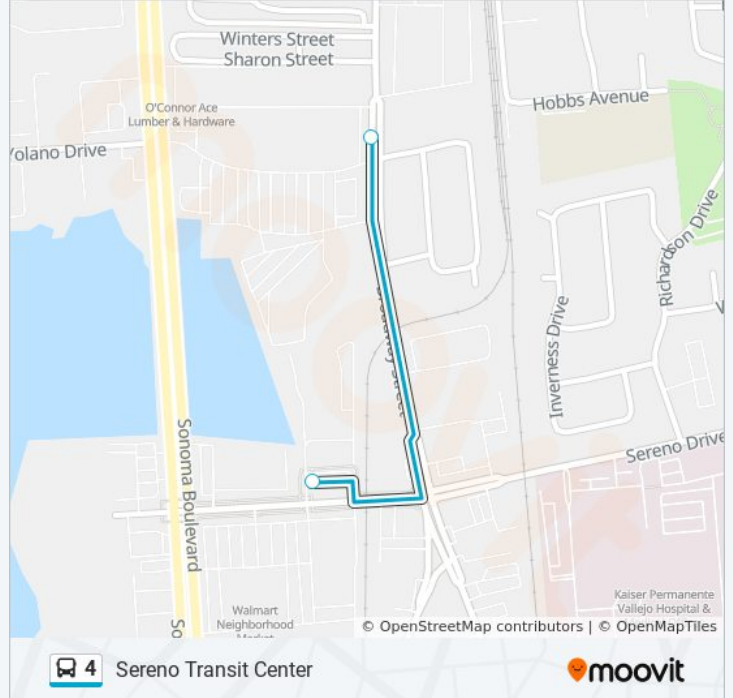

Direction: Sereno Transit Center via Sutter Solano Medical Center

22 stops

[VIEW LINE SCHEDULE](#)

- Vallejo Transit Center
- Georgia St & Sonoma Blvd
- Georgia St & El Dorado St
- Georgia St & Monterey St
- Georgia St & Amador St (Douglas Ctr)
- Georgia St & Contra Costa St
- Tuolumne St & Carolina St (Courthouse)
- Tuolumne St & Ohio St
- Tuolumne St & Tennessee St
- Tuolumne St & Nebraska St
- Tuolumne St & Fleming Ave
- Tuolumne St & Valle Vista Ave
- Tuolumne St & Redwood Tuolumne Center
- Tuolumne St & Del Mar Ave
- Tuolumne St & Sereno Dr
- Tuolumne & Hospital
- Tuolumne St & Parkview Ter
- Tuolumne St & Peach St

4 bus Time Schedule

Sereno Transit Center via Sutter Solano Medical Center Route Timetable:

Sunday	Not Operational
Monday	7:30 AM - 8:30 PM
Tuesday	7:30 AM - 8:30 PM
Wednesday	7:30 AM - 8:30 PM
Thursday	7:30 AM - 8:30 PM
Friday	7:30 AM - 8:30 PM
Saturday	9:00 AM - 6:00 PM

4 bus Info

Direction: Sereno Transit Center via Sutter Solano Medical Center

Stops: 22

Trip Duration: 23 min

Line Summary: