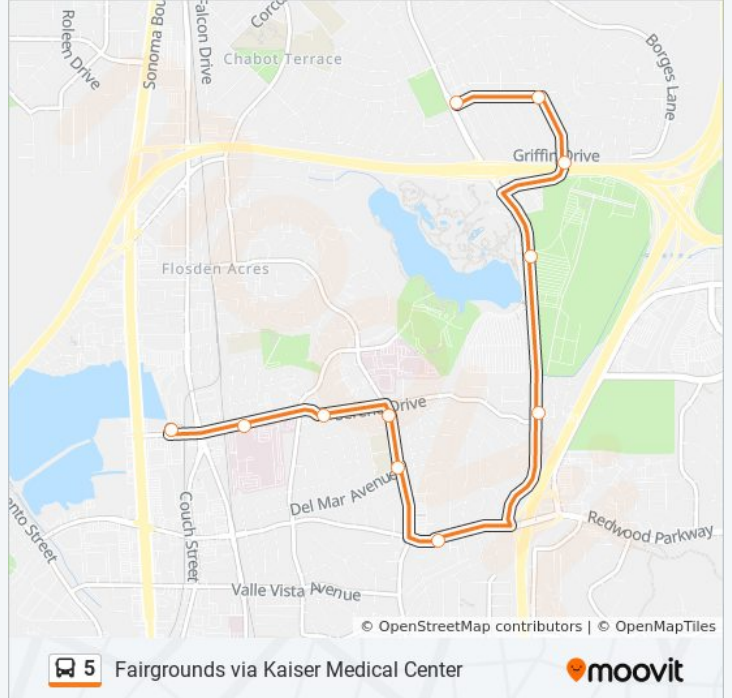

### Direction: Fairgrounds via Kaiser Medical Center

11 stops

[VIEW LINE SCHEDULE](#)

- Sereno Transit Center
- Sereno Dr & Kaiser Entrance
- Sereno Dr & Mesa Verde St
- Tuolumne St & Sereno Dr
- Tuolumne St & Del Mar Ave
- Redwood St & Tuolumne St
- Fairgrounds Dr & Sereno Dr
- Six Flags Discovery Kingdom
- Sage St & Griffin Dr
- Gateway Dr & Sage St
- Gateway Dr & Fairgrounds Dr

### 5 bus Info

**Direction:** Fairgrounds via Kaiser Medical Center

**Stops:** 11

**Trip Duration:** 13 min

**Line Summary:**

**Direction: Fairgrounds via Sereno Transit Center**

22 stops

[VIEW LINE SCHEDULE](#)

- Vallejo Transit Center
- Mare Island Way & Georgia St (Ferry)
- Mare Island Way & Florida St
- Mare Island Way & Tennessee St
- Wilson Ave & B St
- Daniels Ave & B St
- Daniels Ave & Rodgers St
- Sacramento St & Baldwin St
- Redwood St & Sacramento St
- Redwood St & Sonoma Blvd (Seafood City)
- Sonoma Blvd & Redwood St (Vallejo Plaza)
- Sereno Transit Center
- Sereno Dr & Kaiser Entrance
- Sereno Dr & Mesa Verde St
- Tuolumne St & Sereno Dr
- Tuolumne St & Del Mar Ave
- Redwood St & Tuolumne St
- Fairgrounds Dr & Sereno Dr

Gateway Dr & Fairgrounds Dr

**Direction: Sereno Transit Center via Kaiser Medical Center**

10 stops

[VIEW LINE SCHEDULE](#)

Gateway Dr & Fairgrounds Dr

Six Flags Discovery Kingdom

Fairgrounds Dr & Sereno Dr