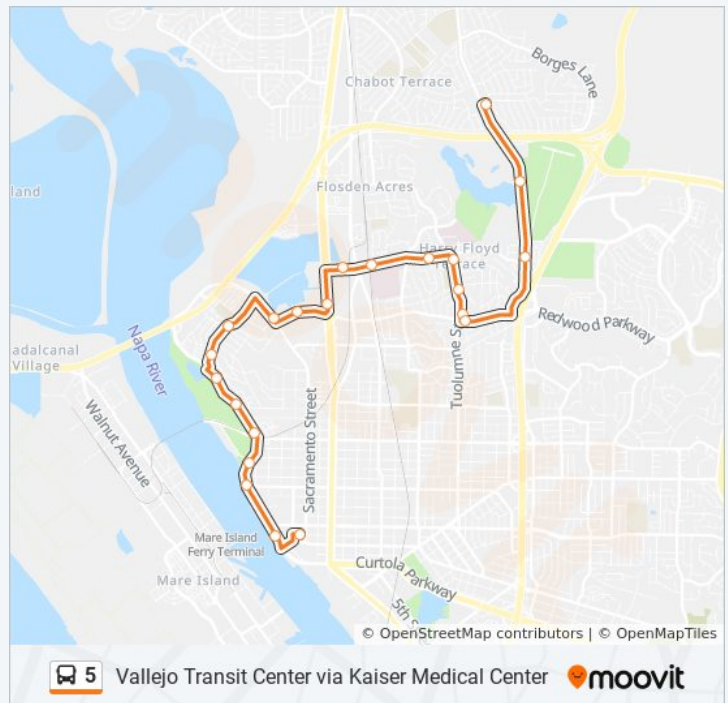

Gateway Dr & Fairgrounds Dr

**Direction: Sereno Transit Center via Kaiser Medical Center**

10 stops

[VIEW LINE SCHEDULE](#)

Gateway Dr & Fairgrounds Dr

Six Flags Discovery Kingdom

Fairgrounds Dr & Sereno Dr

Sereno Transit Center

Sonoma Blvd & Redwood St (Vallejo Plaza)

Redwood St & Sonoma Blvd & Sacramento St

Sacramento St & Redwood St

Daniels Ave & Rodgers St

Daniels Ave & B St

Wilson Ave & Benson Ave

Wilson Ave & Hichborn St

Mare Island Way & Tennessee St

Mare Island Way & Harbor Way

Mare Island Way & Florida St

Mare Island Way & Georgia St (Ferry)

Vallejo Transit Center

Tuesday	6:58 AM - 6:58 PM
Wednesday	6:58 AM - 6:58 PM
Thursday	6:58 AM - 6:58 PM
Friday	6:58 AM - 6:58 PM
Saturday	9:00 AM - 5:00 PM

### 5 bus Info

**Direction:** Vallejo Transit Center via Kaiser Medical Center

**Stops:** 22

**Trip Duration:** 24 min

**Line Summary:**

5 bus time schedules and route maps are available in an offline PDF at [moovitapp.com](https://moovitapp.com). Use the [Moovit App](#) to see live bus times, train schedule or subway schedule, and step-by-step directions for all public transit in San Francisco - San Jose, CA.