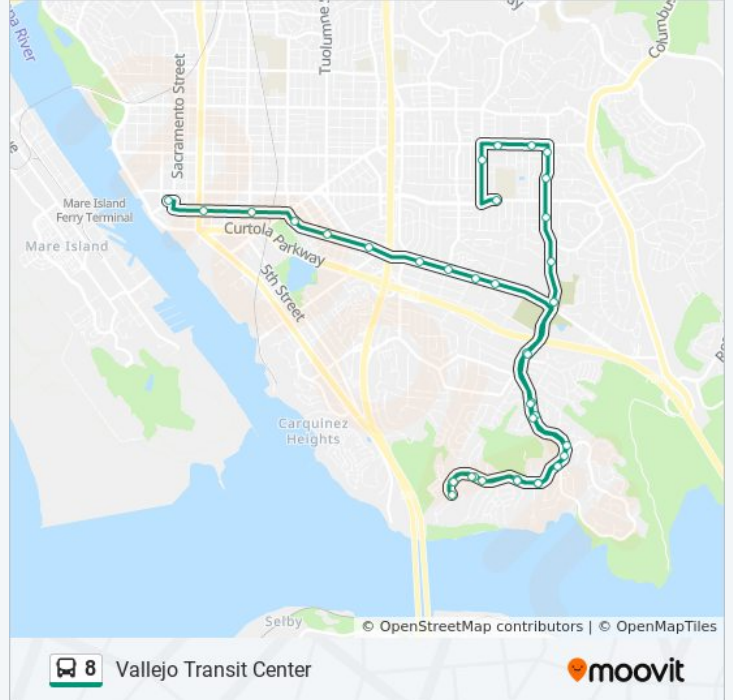

## 8 bus Info

**Direction:** Hogan Middle School  
**Stops:** 21  
**Trip Duration:** 11 min  
**Line Summary:**

**Direction: Vallejo Transit Center**

38 stops

[VIEW LINE SCHEDULE](#)

- Georgia St & Rosewood Ave
- Oakwood Ave & Westwood St
- Springs Rd & Oakwood Ave (Springstowne)
- Springs Rd & Heartwood Ave
- Rollingwood Dr & Springs Rd
- Rollingwood Dr & Cottonwood Dr
- Rollingwood Dr & Baywood Dr
- Rollingwood Dr & Dryden Dr
- Rollingwood Rd & Benicia Rd
- Glen Cove Pkwy & Robles Way
- Glen Cove Pkwy & Wellfleet Dr
- Glen Cove Pkwy & Saybrook Way
- Glen Cove Elementary & N Regetta Dr
- Glen Cove Pkwy & Antigua Way
- Glen Cove Pkwy & Glen Cove Marina Rd
- Glen Cove Pkwy & Mistral Way
- Glen Cove Pkwy & James River Rd
- Glen Cove Pkwy & Sea Lion Pl

**8 bus Info**

**Direction:** Vallejo Transit Center

**Stops:** 38

**Trip Duration:** 29 min

**Line Summary:**

Glen Cove Pkwy & Bayside Ter  
 Glen Cove Pkwy & Sea Lion Pl  
 Glen Cove Pkwy & James River  
 Glen Cove Pkwy & Glen Cove Marina Rd  
 Glen Cove Pkwy & Camino Del Sol  
 Glen Cove Pkwy & S Regatta Dr  
 Glen Cove Elementary & N Regatta Dr  
 Glen Cove Pkwy & Bermuda Ln  
 Glen Cove Pkwy & Wellfleet Dr  
 Glen Cove Pkwy & Robles Way  
 Benicia Rd & Banning Way  
 Benicia Rd & Home Acres Ave  
 Benicia Rd & Maple Ave  
 Benicia Rd & Cedar St  
 Benicia Rd & Carquinez St  
 Benicia Rd & Beach St  
 Benicia Rd & Solano Ave  
 Maine St & Alameda St  
 Maine St & Sonoma Blvd  
 Vallejo Transit Center