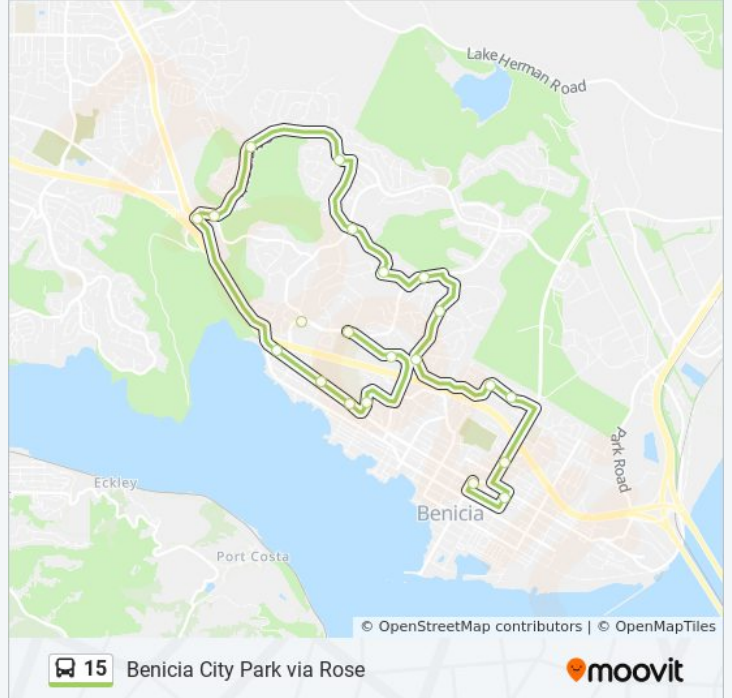

Direction: Benicia City Park via Rose

22 stops

[VIEW LINE SCHEDULE](#)

- Military W & Benicia High School
- Southampton Rd & Hastings Dr
- Southampton Rd & Benicia Middle School
- Southampton Rd & Chelsea Hills Dr
- Drolette Way & Mary Farmar Elementary
- Military W & Mary Farmar Elementary
- Military W & Benicia High School
- Military W & W 14th
- Columbus Pkwy & Rose Dr
- Rose Dr & Cambridge Dr
- Rose Dr & Corcoran Ct
- Rose Dr & Windsor Dr
- Solano Ave & Hastings Dr
- Solano Dr & Larkin Dr
- Panorama Dr & Essex Way
- Chelsea Hills Dr & Gill Way
- Warwick Dr & Chelsea Hills Dr
- Warwick Dr & Sunrise Ct
- W Seaview Dr & Golden Hill Way
- E 2nd St & Riverhill Dr
- East 3rd St & East L St
- 1st St & Military W (Veterans Building)

15 bus Info

Direction: Benicia City Park via Rose

Stops: 22

Trip Duration: 34 min

Line Summary:

Direction: Mary Farmar Elementary School via Rose

29 stops

[VIEW LINE SCHEDULE](#)