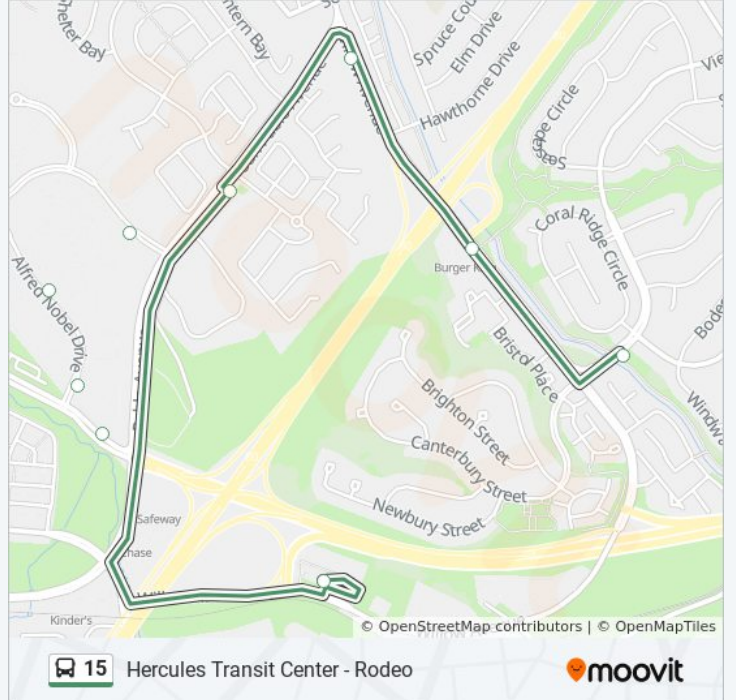

Use the Moovit App to find the closest 15 bus station near you and find out when is the next 15 bus arriving.

**Direction: Hercules Transit Center**

18 stops

[VIEW LINE SCHEDULE](#)

- Viewpointe Blvd and Coral Dr - Northbound
- Viewpointe Blvd and Sandy Cove Dr
- Viewpointe Blvd and Sandpoint Dr
- Viewpointe Blvd and Seascape Cir
- Viewpointe Blvd and Myrna Way
- Coral Dr and Stirling Dr
- Coral Dr and Sandpoint Dr
- Coral Dr and Reef Point Dr
- Coral Dr and Bodega Way
- Viewpointe Blvd and Coral Dr - Southbound
- Willow Ave and Viewpointe Blvd - Northbound
- Willow Ave and I-80 - Northbound
- San Pablo Ave and Victoria Crescent - Southbound
- Linus Pauling - Social Services
- Linus Pauling and Alfred Nobel
- 825 Alfred Nobel Dr at Mechanics Bank
- John Muir Parkway at San Pablo Ave Southbound
- Hercules Transit Center

**15 bus Info**

**Direction:** Hercules Transit Center

**Stops:** 18

**Trip Duration:** 16 min

**Line Summary:**

**Direction: Viewpointe Blvd.**

10 stops

[VIEW LINE SCHEDULE](#)

- Hercules Transit Center
- John Muir Parkway at San Pablo Ave Northbound
- Alfred Nobel and John Muir Pkwy
- Alfred Nobel Dr - Near Venture Commerce Ctr
- Linus Pauling and Alfred Nobel
- Linus Pauling - County Ehs
- San Pablo Ave and Victoria Crescent - Northbound
- 7th St and Parker Ave
- Willow Ave Shopping Center
- Viewpointe Blvd and Coral Dr - Northbound

**15 bus Info**

**Direction:** Viewpointe Blvd.

**Stops:** 10

**Trip Duration:** 10 min

**Line Summary:**

15 bus time schedules and route maps are available in an offline PDF at [moovitapp.com](https://moovitapp.com). Use the [Moovit App](#) to see live bus times, train schedule or subway schedule, and step-by-step directions for all public transit in San Francisco - San Jose, CA.