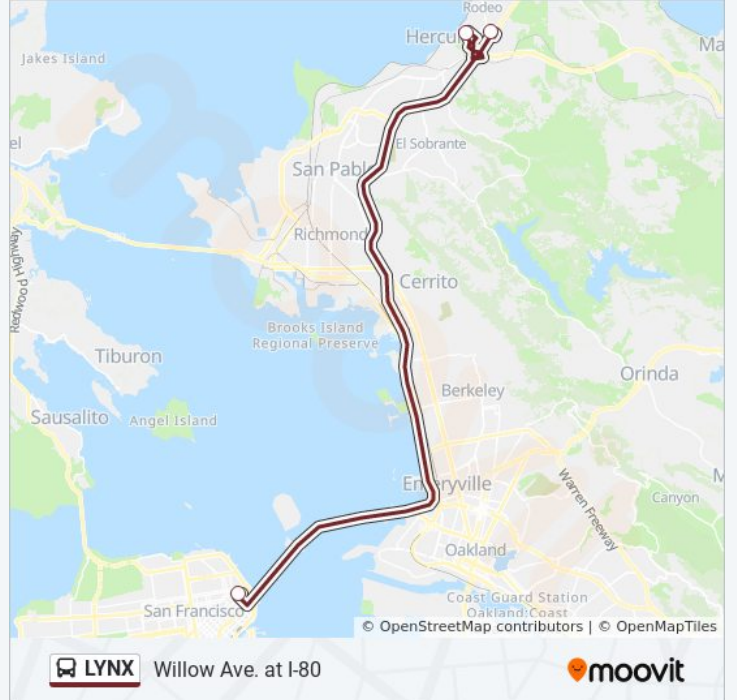

Hercules Transit Center

Willow Ave and I-80 - Northbound

Victoria Crescent and Victoria Park

San Pablo Ave and Victoria Crescent - Southbound

Linus Pauling - Social Services

Bio Rad - Northbound

825 Alfred Nobel Dr at Mechanics Bank

LYNX bus Info

Direction: San Francisco Transbay Terminal

Stops: 8

Trip Duration: 50 min

Line Summary:

Direction: Willow Ave. at I-80

3 stops

[VIEW LINE SCHEDULE](#)

Salesforce Transit Center Level 3 Bus Deck

Bio Rad - Northbound

Willow Ave and I-80 - Northbound

LYNX bus Time Schedule

Willow Ave. at I-80 Route Timetable:

Sunday	Not Operational
Monday	5:55 AM - 9:00 AM
Tuesday	5:55 AM - 9:00 AM
Wednesday	5:55 AM - 9:00 AM
Thursday	5:55 AM - 9:00 AM
Friday	5:55 AM - 9:00 AM
Saturday	Not Operational

LYNX bus Info

Direction: Willow Ave. at I-80

Stops: 3

Trip Duration: 35 min

Line Summary:

LYNX bus time schedules and route maps are available in an offline PDF at moovitapp.com. Use the [Moovit App](#) to see live bus times, train schedule or subway schedule, and step-by-step directions for all public transit in San Francisco - San Jose, CA.