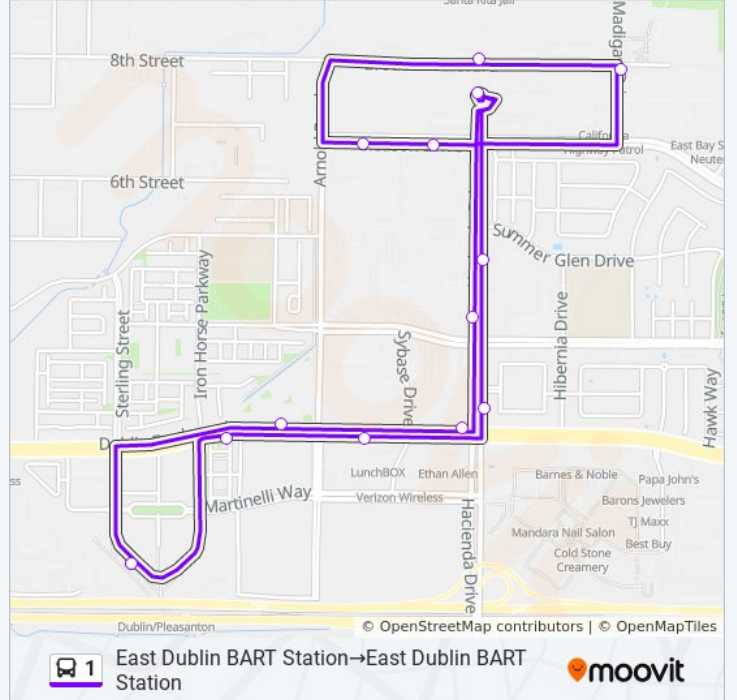

East Dublin BART Station→East Dublin BART Station

Get The App

The 1 bus line East Dublin BART Station→East Dublin BART Station has one route. For regular weekdays, their operation hours are:

(1) East Dublin BART Station→East Dublin BART Station: 6:32 AM - 8:32 PM

Use the Moovit App to find the closest 1 bus station near you and find out when is the next 1 bus arriving.

Direction: East Dublin BART Station→East Dublin BART Station
12 stops
[VIEW LINE SCHEDULE](#)

Gleason Dr & Arnold Rd

Gleason Dr & Hacienda Dr

Hacienda Dr & Central Pkwy

East Dublin/Pleasanton BART Station

1 bus Time Schedule

East Dublin BART Station→East Dublin BART Station Route Timetable:

Sunday	8:39 AM - 8:39 PM
Monday	6:32 AM - 8:32 PM
Tuesday	6:32 AM - 8:32 PM
Wednesday	6:32 AM - 8:32 PM
Thursday	6:32 AM - 8:32 PM
Friday	6:32 AM - 8:32 PM
Saturday	8:39 AM - 8:39 PM

1 bus Info

Direction: East Dublin BART Station→East Dublin BART Station

Stops: 12

Trip Duration: 19 min

Line Summary:

1 bus time schedules and route maps are available in an offline PDF at moovitapp.com. Use the [Moovit App](#) to see live bus times, train schedule or subway schedule, and step-by-step directions for all public transit in San Francisco - San Jose, CA.