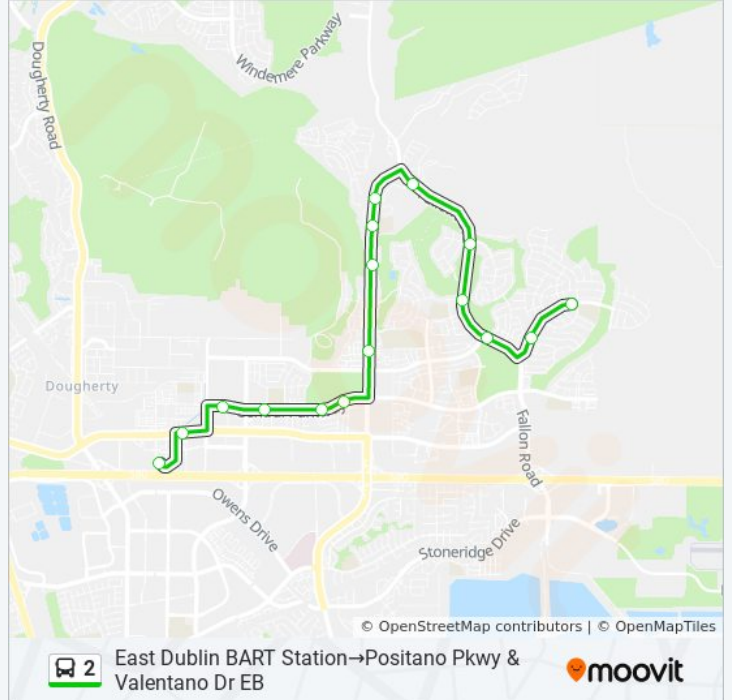

Central Pkwy & Aspen St

Central Pkwy & Hacienda Dr

Central Pkwy & Hacienda Dr

Dublin Blvd & Arnold Rd

East Dublin/Pleasanton BART Station

**Direction: East Dublin BART Station→Positano Pkwy & Valentano Dr EB**

16 stops

[VIEW LINE SCHEDULE](#)

East Dublin/Pleasanton BART Station

Dublin Blvd & Campus Drive EB

Central Pkwy & Sybase Dr

Central Pkwy & Hibernia Dr

Central Pkwy & Killian St

Central Pkwy & Glynnis Rose Dr

Positano Pkwy & Vinton Ave EB

Positano Pkwy & Valentano Dr EB

**2 bus Time Schedule**

East Dublin BART Station→Positano Pkwy & Valentano Dr EB Route Timetable:

Sunday	Not Operational
Monday	3:23 PM - 6:19 PM
Tuesday	3:23 PM - 6:19 PM
Wednesday	2:22 PM - 6:19 PM
Thursday	3:23 PM - 6:19 PM
Friday	3:23 PM - 6:19 PM
Saturday	Not Operational

**2 bus Info**

**Direction:** East Dublin BART Station→Positano Pkwy & Valentano Dr EB

**Stops:** 16

**Trip Duration:** 18 min

**Line Summary:**

**Direction: Fallon Middle School→East Dublin BART Station**