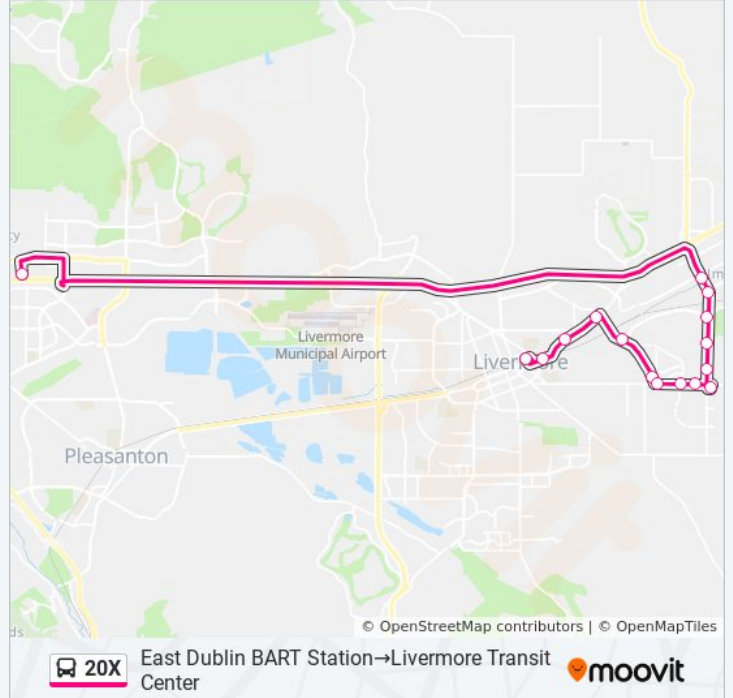

Use the Moovit App to find the closest 20X bus station near you and find out when is the next 20X bus arriving.

**Direction: East Dublin BART Station→Livermore Transit Center**

17 stops

[VIEW LINE SCHEDULE](#)

Livermore Transit Center

**20X bus Time Schedule**

East Dublin BART Station→Livermore Transit Center Route Timetable:

Sunday	Not Operational
Monday	7:39 AM - 8:39 AM
Tuesday	7:39 AM - 8:39 AM
Wednesday	7:39 AM - 8:39 AM
Thursday	7:39 AM - 8:39 AM
Friday	7:39 AM - 8:39 AM
Saturday	Not Operational

**20X bus Info**

**Direction:** East Dublin BART Station→Livermore Transit Center

**Stops:** 17

**Trip Duration:** 36 min

**Line Summary:**

**Direction: Livermore Transit Center → East Dublin BART Station**

**20X bus Info**

**Direction:** Livermore Transit Center → East Dublin BART Station

**Stops:** 21

**Trip Duration:** 39 min

**Line Summary:**

Vasco Rd & Brisa St

Vasco Rd & Las Positas Rd

East Dublin/Pleasanton BART Station