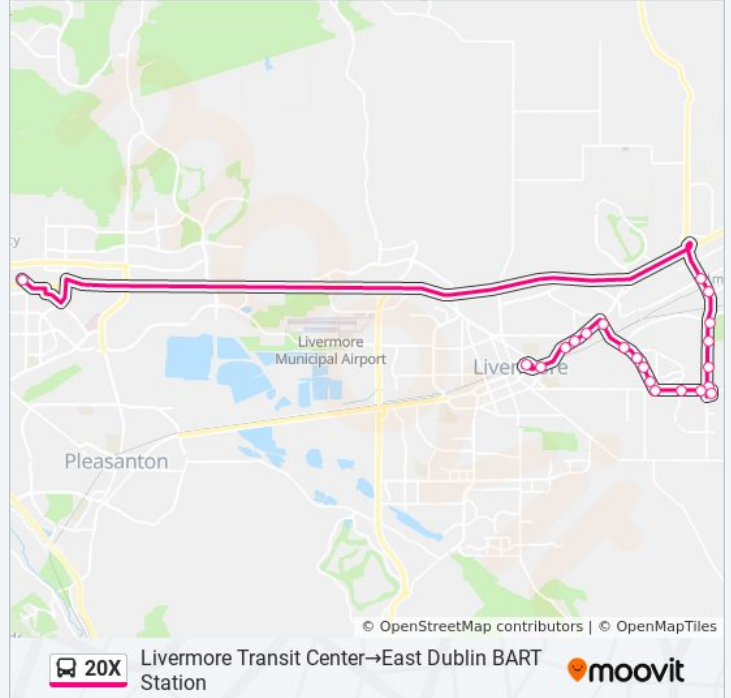

Use the Moovit App to find the closest 20X bus station near you and find out when is the next 20X bus arriving.

**Direction: East Dublin BART Station→Livermore Transit Center**

17 stops

[VIEW LINE SCHEDULE](#)

East Dublin/Pleasanton BART Station

Vasco Rd & Industrial Wy

Vasco Rd & Las Positas Rd

Vasco Rd & Brisa St

Vasco Rd & Patterson Pass Rd

Vasco Rd & Daphne Dr

Vasco Rd & Emily Wy

East Ave & South Vasco Rd

**20X bus Info**

**Direction:** East Dublin BART Station→Livermore Transit Center

**Stops:** 17

**Trip Duration:** 36 min

**Line Summary:**

**Direction: Livermore Transit Center → East Dublin BART Station**

**20X bus Info**

**Direction:** Livermore Transit Center → East Dublin BART Station

**Stops:** 21

**Trip Duration:** 39 min

**Line Summary:**

Vasco Rd & Brisa St

Vasco Rd & Las Positas Rd

East Dublin/Pleasanton BART Station