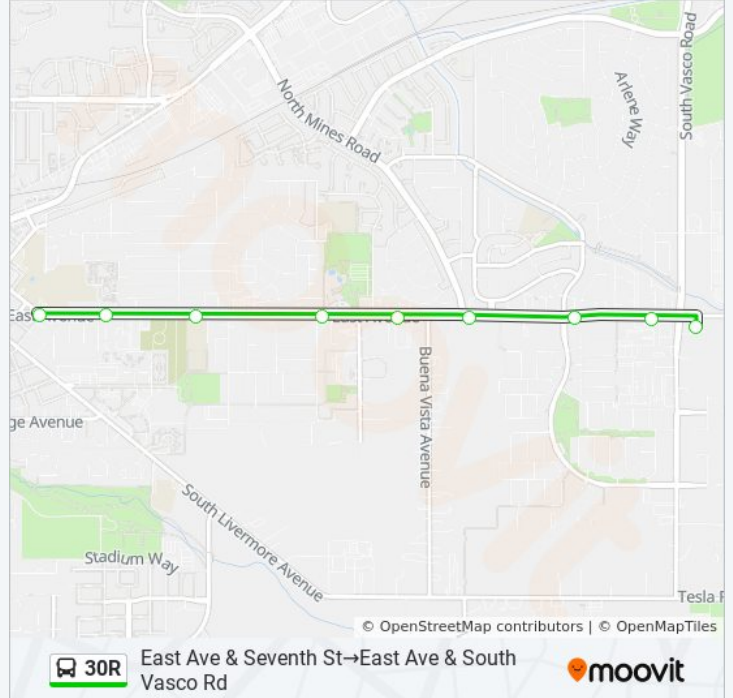

 30R

East Ave & Seventh St→East Ave & South Vasco Rd

Get The App

The 30R bus line (East Ave & Seventh St→East Ave & South Vasco Rd) has 3 routes. For regular weekdays, their operation hours are:

(1) East Ave & Seventh St→East Ave & South Vasco Rd: 2:25 PM - 3:42 PM(2) East Ave & South Vasco Rd→West Dublin BART Station: 4:46 AM - 9:46 PM(3) West Dublin BART Station→East Ave & South Vasco Rd: 5:21 AM - 9:41 PM

Use the Moovit App to find the closest 30R bus station near you and find out when is the next 30R bus arriving.

Direction: East Ave & Seventh St→East Ave & South Vasco Rd

9 stops

[VIEW LINE SCHEDULE](#)

- East Ave & Seventh St
- East Ave & Dolores St
- East Ave & East Avenue Middle School
- East Ave & Madison Ave
- East Ave & Buena Vista Ave
- East Ave & Mines Rd
- East Ave & Charlotte Wy
- East Ave & Research Dr EB
- East Ave & South Vasco Rd

30R bus Info

Direction: East Ave & Seventh St→East Ave & South Vasco Rd

Stops: 9

Trip Duration: 27 min

Line Summary:

Direction: East Ave & South Vasco Rd→West Dublin BART Station

36 stops

[VIEW LINE SCHEDULE](#)

- East Ave & South Vasco Rd
- East Ave & Research Dr WB
- East Ave & Charlotte Wy
- East Ave & Mines Rd
- East Ave & Buena Vista Ave
- East Ave & Robert Livermore Park
- East Ave & Hayes Ave
- East Ave & Estates St
- East Ave & Dolores St
- Livermore High School
- Railroad Ave & Maple Ave WB
- Livermore Ave & Park St WB
- Portola Ave and Livermore WB
- Portola & P Street WB
- Portola & Rincon WB
- Portola & Campus Hill WB
- Las Positas College
- North Canyon Pkwy & Triad Dr WB