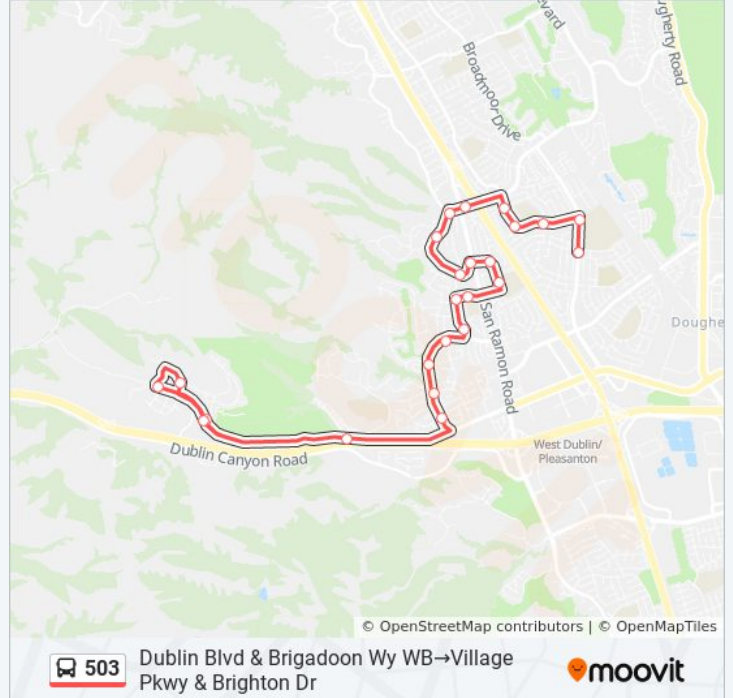

**Direction: Dublin Blvd & Brigadoon Wy
 WB→Village Pkwy & Brighton Dr**

24 stops

[VIEW LINE SCHEDULE](#)

Dublin Blvd & Brigadoon Wy WB
 Dublin Blvd & Marshall Canyon Dr WB
 Dublin Blvd & Schaefer Heights Dr WB
 Kelly Canyon Dr & Reimers Wy SB
 Dublin Blvd & Marshall Canyon Dr EB
 Silvergate Dr & Betlen Dr NB
 Silvergate Dr & Hansen Dr EB
 Silvergate Dr & Rolling Hills Cir EB
 Silvergate Dr & Amarillo Rd EB
 Peppertree Rd & Silvergate Dr WB
 Peppertree Rd & Shannon Ave
 Shannon Park
 Vomic Rd & Hollanda Ln
 Vomic Rd & Deervale Rd
 Vomic Rd & San Ramon Rd
 Vomic Rd & Peppertree Rd
 Southwick Dr & Southwick Ct
 Southwick Dr & Westside Dr

503 bus Info

Direction: Dublin Blvd & Brigadoon Wy WB→Village Pkwy & Brighton Dr

Stops: 24

Trip Duration: 41 min

Line Summary:

Alcosta Blvd & San Ramon Rd
 Davona Dr & Wicklow Ln
 Davona Dr & Wicklow Ln
 Davona Dr & Luciana St
 Village Pkwy & Davona Dr
 Village Pkwy & Brighton Dr

Direction: Dublin Blvd & Brigadoon Wy WB→Wells Middle School

27 stops

[VIEW LINE SCHEDULE](#)

Dublin Blvd & Brigadoon Wy WB
 Dublin Blvd & Marshall Canyon Dr WB
 Dublin Blvd & Schaefer Heights Dr WB
 Kelly Canyon Dr & Reimers Wy SB
 Dublin Blvd & Marshall Canyon Dr EB
 Silvergate Dr & Betlen Dr NB
 Silvergate Dr & Hansen Dr EB
 Silvergate Dr & Rolling Hills Cir EB
 Silvergate Dr & Amarillo Rd EB
 Peppertree Rd & Silvergate Dr WB
 Peppertree Rd & Shannon Ave
 Shannon Park
 Vomic Rd & Hollanda Ln
 Vomic Rd & Deervale Rd
 Vomic Rd & San Ramon Rd
 Vomic Rd & Peppertree Rd
 Southwick Dr & Southwick Ct
 Southwick Dr & Westside Dr

Davona Dr & Luciana St

Village Pkwy & Davona Dr

Village Pkwy & Brighton Dr

Amador Valley Blvd & Village Pkwy

Amador Valley Blvd & Penn Dr

Wells Middle School

Direction: Wells Middle School→Dublin Blvd & Marshall Canyon Dr EB