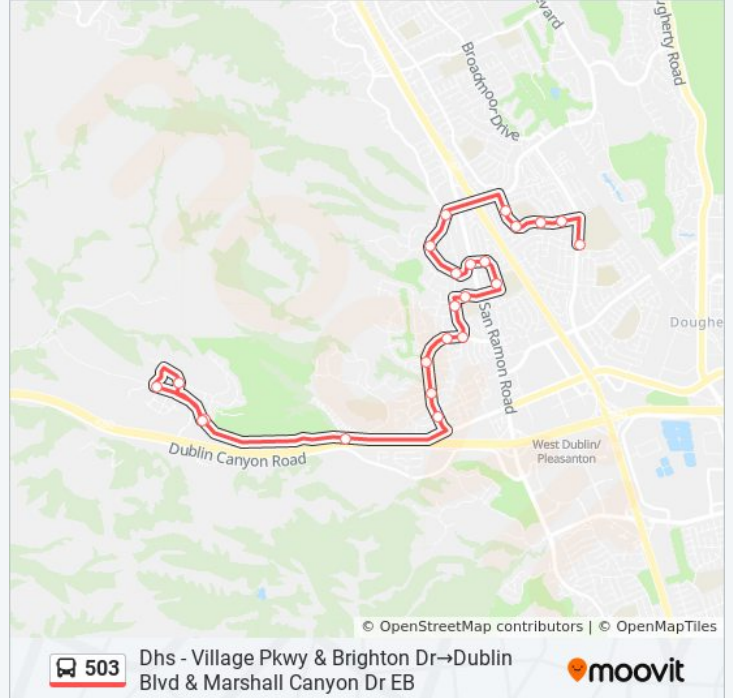

Vomac Rd & San Ramon Rd

Vomac Rd & Countess St

Vomac Rd & Hollanda Ln

Shannon Park WB

Peppertree Rd & Juarez Rd

Peppertree Rd & Silvergate Dr

Silvergate Dr & Amarillo Rd

Silvergate Dr & Rolling Hills Dr WB

503 bus Info

Direction: Dhs - Village Pkwy & Brighton Dr→Dublin Blvd & Marshall Canyon Dr EB

Stops: 23

Trip Duration: 28 min

Line Summary:

Dublin Blvd & Marshall Canyon Dr WB
 Dublin Blvd & Schaefer Heights Dr WB
 Kelly Canyon Dr & Reimers Wy SB
 Dublin Blvd & Marshall Canyon Dr EB

**Direction: Dublin Blvd & Brigadoon Wy
 WB→Village Pkwy & Brighton Dr**

24 stops

[VIEW LINE SCHEDULE](#)

Dublin Blvd & Brigadoon Wy WB
 Dublin Blvd & Marshall Canyon Dr WB
 Dublin Blvd & Schaefer Heights Dr WB
 Kelly Canyon Dr & Reimers Wy SB
 Dublin Blvd & Marshall Canyon Dr EB
 Silvergate Dr & Betlen Dr NB
 Silvergate Dr & Hansen Dr EB
 Silvergate Dr & Rolling Hills Cir EB
 Silvergate Dr & Amarillo Rd EB
 Peppertree Rd & Silvergate Dr WB
 Peppertree Rd & Shannon Ave
 Shannon Park
 Vomic Rd & Hollanda Ln
 Vomic Rd & Deervale Rd
 Vomic Rd & San Ramon Rd
 Vomic Rd & Peppertree Rd
 Southwick Dr & Southwick Ct
 Southwick Dr & Westside Dr

503 bus Info

Direction: Dublin Blvd & Brigadoon Wy WB→Village Pkwy & Brighton Dr

Stops: 24

Trip Duration: 41 min

Line Summary:

Alcosta Blvd & San Ramon Rd
 Davona Dr & Wicklow Ln
 Davona Dr & Wicklow Ln
 Davona Dr & Luciana St
 Village Pkwy & Davona Dr
 Village Pkwy & Brighton Dr