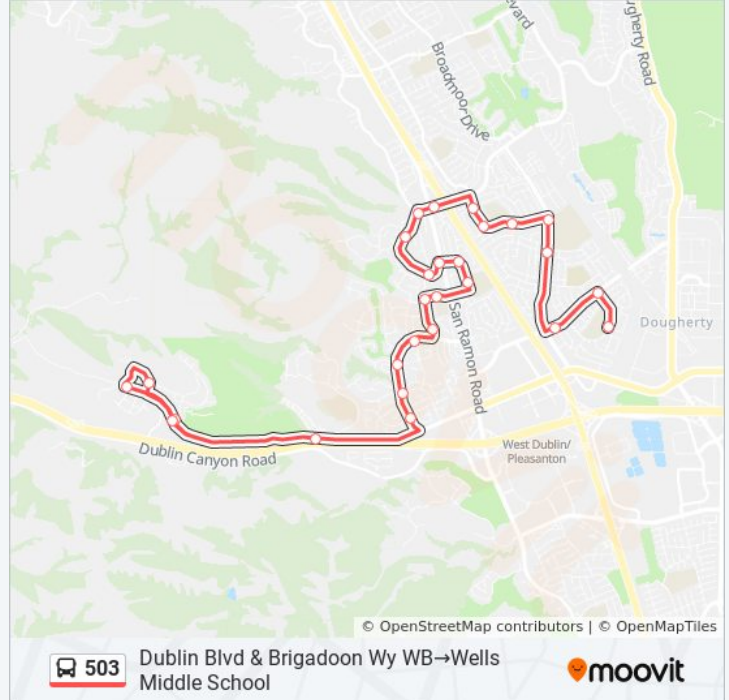

503 bus Info

Direction: Dublin Blvd & Brigadoon Wy WB→Village Pkwy & Brighton Dr

Stops: 24

Trip Duration: 41 min

Line Summary:

Alcosta Blvd & San Ramon Rd
 Davona Dr & Wicklow Ln
 Davona Dr & Wicklow Ln
 Davona Dr & Luciana St
 Village Pkwy & Davona Dr
 Village Pkwy & Brighton Dr

503 bus Info

Direction: Dublin Blvd & Brigadoon Wy WB→Wells Middle School

Stops: 27

Trip Duration: 47 min

Line Summary:

Alcosta Blvd & San Ramon Rd

Davona Dr & Wicklow Ln

Davona Dr & Wicklow Ln

Davona Dr & Luciana St

Village Pkwy & Davona Dr

Village Pkwy & Brighton Dr

Amador Valley Blvd & Village Pkwy

Amador Valley Blvd & Penn Dr

Wells Middle School

Direction: Wells Middle School→Dublin Blvd & Marshall Canyon Dr EB

26 stops

[VIEW LINE SCHEDULE](#)

Wells Middle School

Village Pkwy & Amador Valley Blvd

Village Pkwy & Tamarack Dr

Dhs - Village Pkwy & Brighton Dr

Davona Dr & Briarwood Ln

Davona Dr & Lucania St