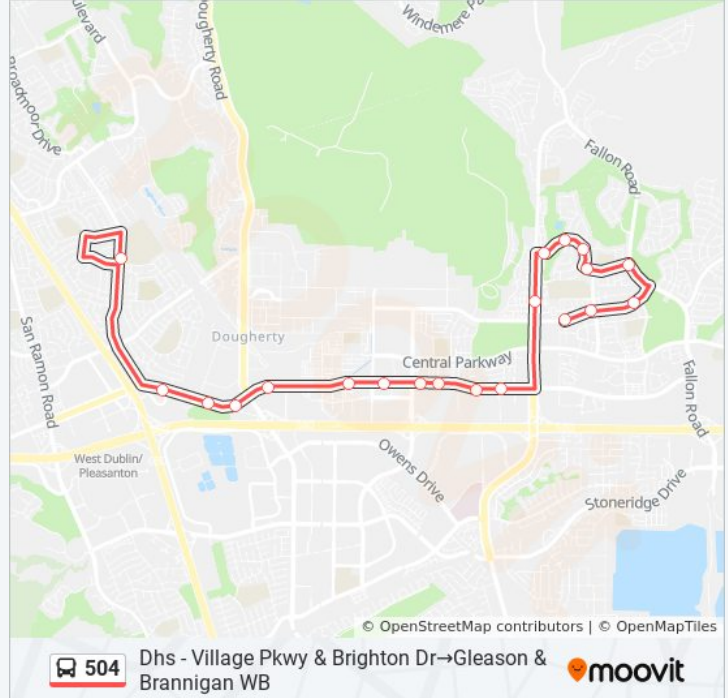

Dhs - Village Pkwy & Brighton Dr→Gleason & Brannigan WB

Get The App

The 504 bus line (Dhs - Village Pkwy & Brighton Dr→Gleason & Brannigan WB) has 2 routes. For regular weekdays, their operation hours are:

(1) Dhs - Village Pkwy & Brighton Dr→Gleason & Brannigan WB: 4:00 PM(2) Gleason Dr & Brannigan EB→Dhs - Village Pkwy & Brighton Dr: 7:36 AM

Use the Moovit App to find the closest 504 bus station near you and find out when is the next 504 bus arriving.

**Direction: Dhs - Village Pkwy & Brighton Dr→Gleason & Brannigan WB**

20 stops

[VIEW LINE SCHEDULE](#)

- Dhs - Village Pkwy & Brighton Dr
- Dublin Blvd & Clark Ave EB
- Dublin Blvd & Civic Plaza
- Dublin Blvd & Dublin Ct EB
- Dublin Blvd & Scarlett Ct EB
- Dublin Blvd & Campus Drive EB
- Dublin & Arnold EB
- Dublin Blvd & Hacienda Dr
- Dublin Blvd & Hibernia Dr
- Dublin Blvd & Myrtle Dr
- Dublin Blvd & John Monego Ct
- Tassajara Rd & Dublin Ranch Dr
- North Dublin Ranch Dr & Shadow Hill Dr
- Dublin Ranch Dr & Cedar Crest Ter
- Dublin Ranch Dr & Groveland Ln
- Antone Wy & Dublin Ranch Dr
- Anotne Wy & Fallon Rd
- Gleason Dr & Madden Wy
- Gleason Dr & Grafton St
- Gleason & Brannigan WB

**504 bus Info**

**Direction:** Dhs - Village Pkwy & Brighton Dr→Gleason & Brannigan WB

**Stops:** 20

**Trip Duration:** 31 min

**Line Summary:**

**Direction: Gleason Dr & Brannigan EB→Dhs - Village Pkwy & Brighton Dr**