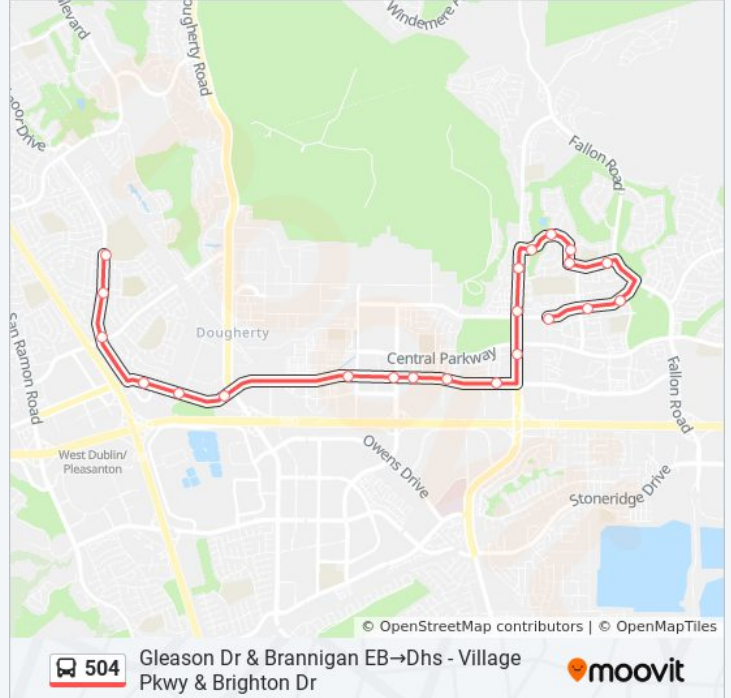

Dublin Blvd & Clark Ave WB

Village Pkwy & Amador Valley Blvd

Village Pkwy & Tamarack Dr

Dhs - Village Pkwy & Brighton Dr

504 bus time schedules and route maps are available in an offline PDF at moovitapp.com. Use the [Moovit App](#) to see live bus times, train schedule or subway schedule, and step-by-step directions for all public transit in San Francisco - San Jose, CA.

[About Moovit](#) • [MaaS Solutions](#) • [Supported Countries](#) • [Mooviter Community](#)

© 2024 Moovit - All Rights Reserved

Check Live Arrival Times