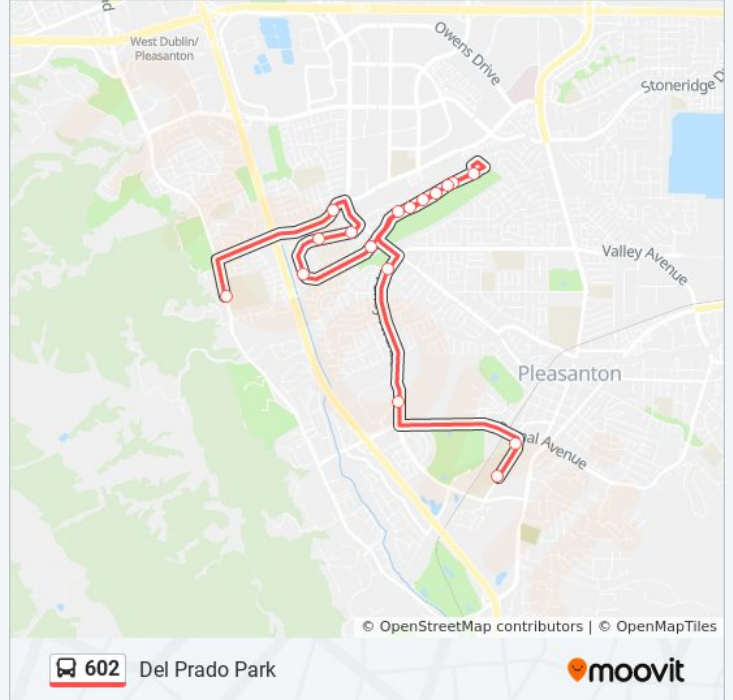

Valley Ave & Koll Center Pkwy

Case Ave & Bernal Ave

Pleasanton Middle School

602 bus time schedules and route maps are available in an offline PDF at moovitapp.com. Use the [Moovit App](#) to see live bus times, train schedule or subway schedule, and step-by-step directions for all public transit in San Francisco - San Jose, CA.

[About Moovit](#) • [MaaS Solutions](#) • [Supported Countries](#) • [Mooviter Community](#)

© 2024 Moovit - All Rights Reserved

Check Live Arrival Times