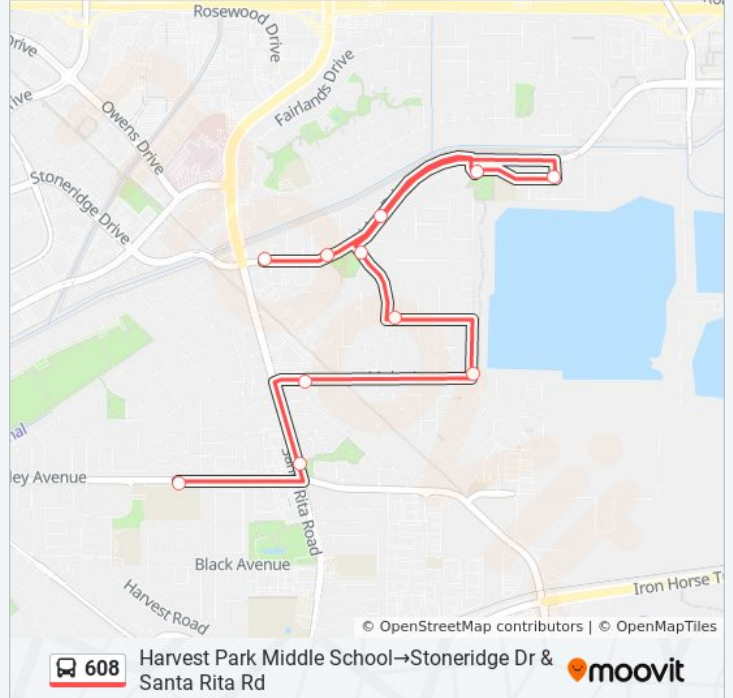

**Direction: Harvest Park Middle School→Stoneridge Dr & Santa Rita Rd**

11 stops

[VIEW LINE SCHEDULE](#)

Harvest Park Middle School

Santa Rita Rd & Valley Ave

Mohr Ave & Kolln St

Martin Ave & Mohr Ave

Cameron Ave & Palmer Dr

### 608 bus Time Schedule

Harvest Park Middle School→Stoneridge Dr & Santa Rita Rd Route Timetable:

Sunday	Not Operational
Monday	3:13 PM
Tuesday	3:13 PM
Wednesday	3:13 PM
Thursday	3:13 PM
Friday	3:13 PM
Saturday	Not Operational

### 608 bus Info

**Direction:** Harvest Park Middle School→Stoneridge Dr & Santa Rita Rd

**Stops:** 11

**Trip Duration:** 11 min

**Line Summary:**

**Direction: Stoneridge Dr & Santa Rita Rd → Harvest Park Middle School & Greenwood Rd**

11 stops

[VIEW LINE SCHEDULE](#)

- Stoneridge Dr & Santa Rita Rd
- Dennis Dr & Trevor Pkwy
- Dennis Dr & Guzman Pkwy
- Stoneridge Dr & Stone Pointe Wy
- Kamp Dr & Eilene Dr
- Kamp Dr & Cameron Ave
- Martin Ave & Mohr Ave
- Mohr Ave & Kolln St
- Santa Rita Rd & Mohr Ave EB
- Valley Ave & Santa Rita Rd
- Harvest Park Middle School & Greenwood Rd