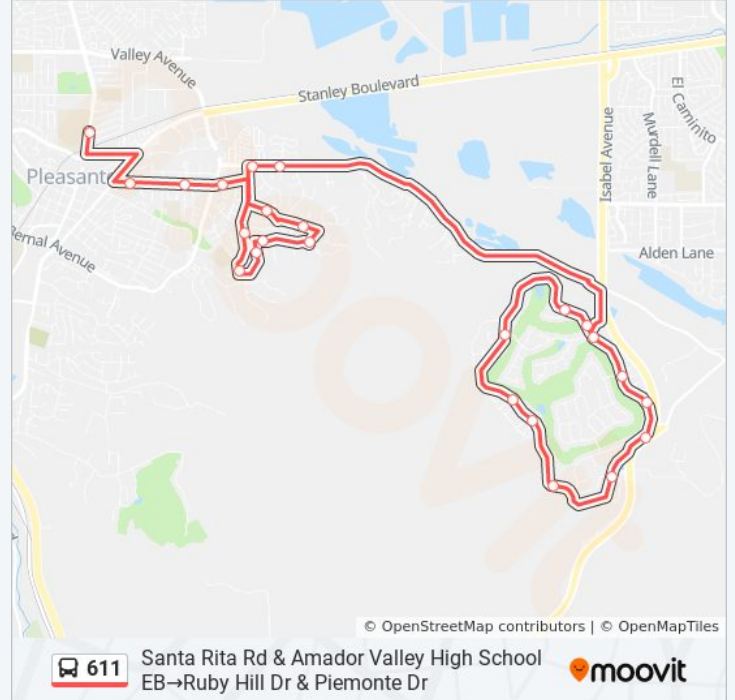

**Direction: Santa Rita Rd & Amador Valley High School EB→Ruby Hill Dr & Piemonte Dr**

24 stops

[VIEW LINE SCHEDULE](#)

Santa Rita Rd & Amador Valley High School EB

Vineyard Ave & Regalia Ct

Vineyard Ave & Mavis Dr

Vinyard Ave & Touriga Dr

Vineyard Ave & Montevino Dr

Ruby Hill Dr & Piemonte Dr

Ruby Hill Dr & Varese Ct

Ruby Hill Dr & Piemonte Dr

Ruby Hill Dr & Romano Cir

Ruby Hill Dr & Romano Cir

**611 bus Time Schedule**

Santa Rita Rd & Amador Valley High School  
EB→Ruby Hill Dr & Piemonte Dr Route Timetable:

Sunday	Not Operational
Monday	3:34 PM
Tuesday	3:34 PM
Wednesday	3:34 PM
Thursday	3:34 PM
Friday	3:34 PM
Saturday	Not Operational

**611 bus Info**

**Direction:** Santa Rita Rd & Amador Valley High School EB→Ruby Hill Dr & Piemonte Dr

**Stops:** 24

**Trip Duration:** 42 min

**Line Summary:**

- Ruby Hill Dr & Palermo Pl
- Ruby Hill Dr & Brindisi Pl
- Ruby Hill Dr & Donata Ct
- Ruby Hill Dr & Sangro Ct
- Ruby Hill Rd & Vantini Wy
- Ruby Hill Dr & Piemonte Dr