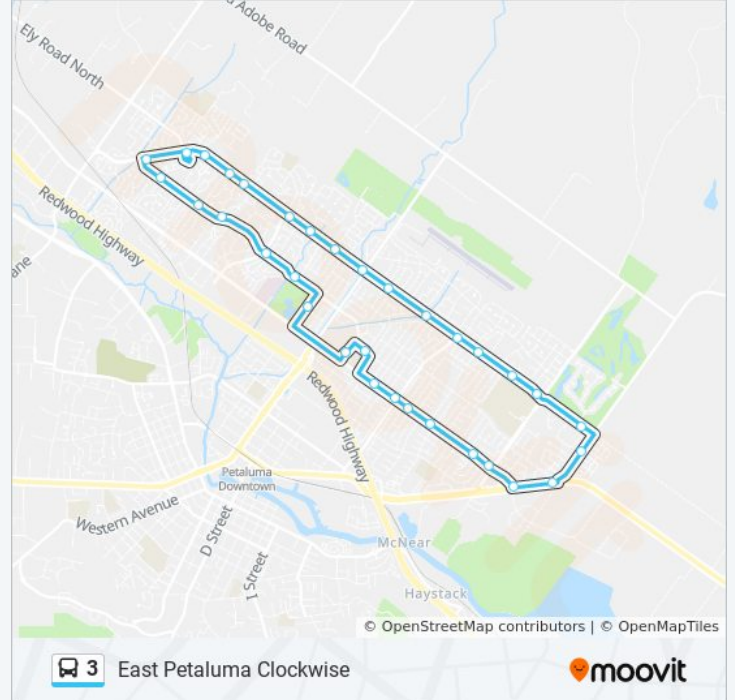

Direction: Loop

33 stops

[VIEW LINE SCHEDULE](#)

Safeway Eastside Transit Center (Washington Square)

E Madison St at Novak Dr Sr Cent

Maria Dr at Monroe St Eldred NB

Maria Dr at Rainier Drive NB

Maria Dr at Northstar Dr NB

3 bus Info

Direction: Loop

Stops: 33

Trip Duration: 25 min

Line Summary:

Ely Blvd S at Casa Grande Rd SB

Lakeville Apt #1 at Ely Blvd S SB

Frates & Southgate (The Vineyard Apts)

Park Ln & Greenbriar Cir NB

Safeway Eastside Transit Center (Washington Square)

3 bus time schedules and route maps are available in an offline PDF at moovitapp.com. Use the [Moovit App](#) to see live bus times, train schedule or subway schedule, and step-by-step directions for all public transit in San Francisco - San Jose, CA.