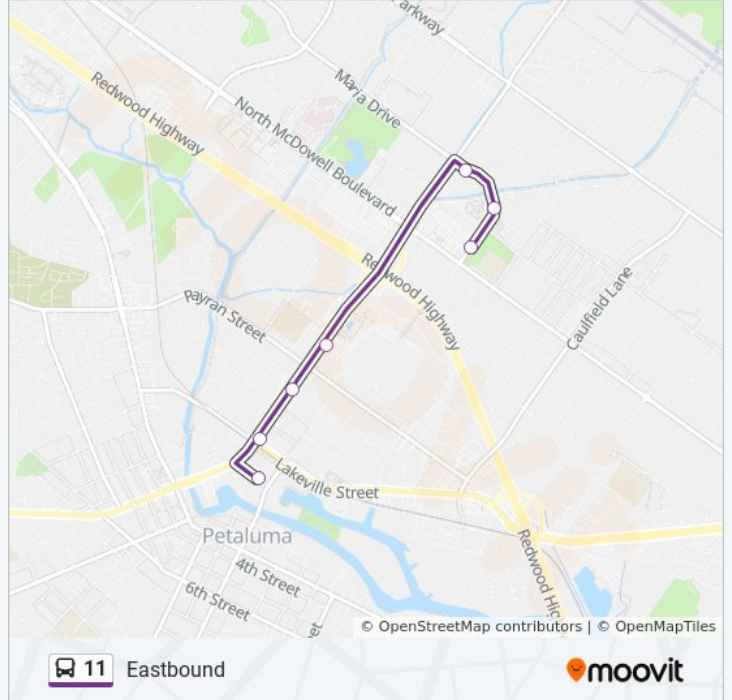

Direction: 11 Eastside Transit Center/Safeway

7 stops

[VIEW LINE SCHEDULE](#)

- Copeland Street Transit Mall
- East Washington St & Lakeville St
- E Washington St at Vallejo St
- E Washington St at Ellis St EB
- Maria at Creekside Drive
- Maria Dr and Greenbriar
- Safeway Eastside Transit Center (Washington Square)

11 bus Time Schedule

11 Eastside Transit Center/Safeway Route
Timetable:

Sunday	8:46 AM - 5:16 PM
Monday	6:46 AM - 8:16 PM
Tuesday	6:46 AM - 8:16 PM
Wednesday	6:46 AM - 8:16 PM
Thursday	6:46 AM - 8:16 PM
Friday	6:46 AM - 8:16 PM
Saturday	7:46 AM - 8:16 PM

11 bus Info

Direction: 11 Eastside Transit Center/Safeway

Stops: 7

Trip Duration: 7 min

Line Summary:

Direction: 11 Smart/Copeland Transit Mall

8 stops

[VIEW LINE SCHEDULE](#)

Safeway Eastside Transit Center (Washington Square)

E Washington St at Ellis St WB

Washington and Vallejo

Washington and Lakeville WB

E Washington St & Grey St

Keller and Western

4th & C St

Copeland Street Transit Mall