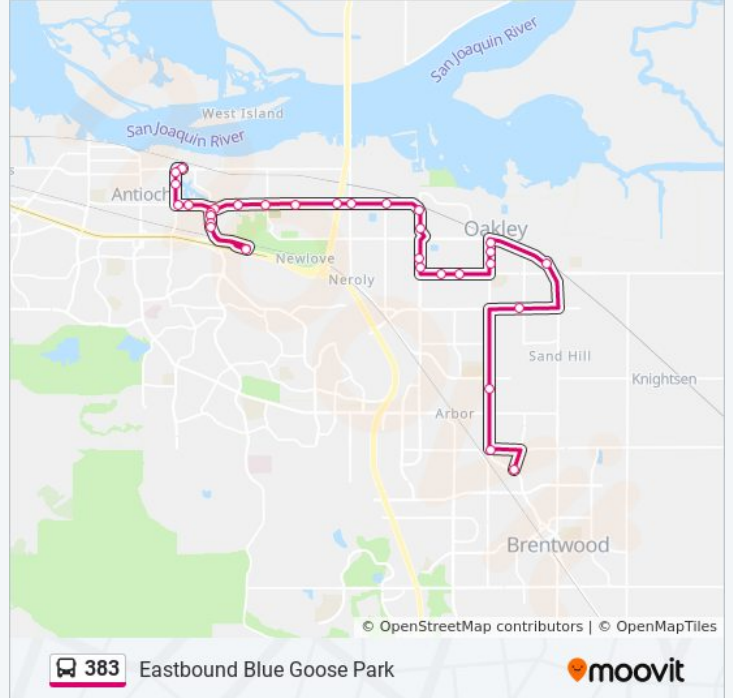

 383

Eastbound Blue Goose Park

Get The App

The 383 bus line (Eastbound Blue Goose Park) has 2 routes. For regular weekdays, their operation hours are: (1) Eastbound Blue Goose Park: 5:51 AM - 5:51 PM (2) Westbound Tri Delta Transit: 5:13 AM - 5:13 PM Use the Moovit App to find the closest 383 bus station near you and find out when is the next 383 bus arriving.

383 bus Info

Direction: Eastbound Blue Goose Park

Stops: 31

Trip Duration: 51 min

Line Summary:

West Cypress Rd & Lorenzetti Dr
 Ohara Ave & Las Dunas Ave
 Ohara Ave & East Home St
 Ohara Ave & Acme St
 Oakley Park N Ride
 Laurel Rd & Rose Ave
 Ohara Ave & Atherton Blvd
 Grant St & Ohara Ave
 Adams Ln (Blue Goose Park)

Direction: Westbound Tri Delta Transit

30 stops

[VIEW LINE SCHEDULE](#)

Adams Ln (Blue Goose Park)
 Ohara Ave & Grant St
 Ohara Ave & Atherton Blvd
 Laurel Rd & Rose Ave
 Oakley Park N Ride
 Ohara Ave & Acme St
 Ohara Ave & West Home St
 Ohara Ave & Francisco Villa Dr
 West Cypress Rd & Lorenzetti Dr
 West Cypress Rd & Alder Dr
 Empire Ave & Sauterne Wy
 Empire Ave & Gamay Dr
 Main St & Charles Wy
 Main St & Big Break Rd
 Main St & East 18th St
 East 18th St & Drive In Way
 East 18th St & Wilson St
 East 18th St & Viera Ave

383 bus Info

Direction: Westbound Tri Delta Transit

Stops: 30

Trip Duration: 55 min

Line Summary:

East 18th St & St Claire Dr

East 18th St & Hargrove St

Hillcrest Ave & Yellowstone Dr