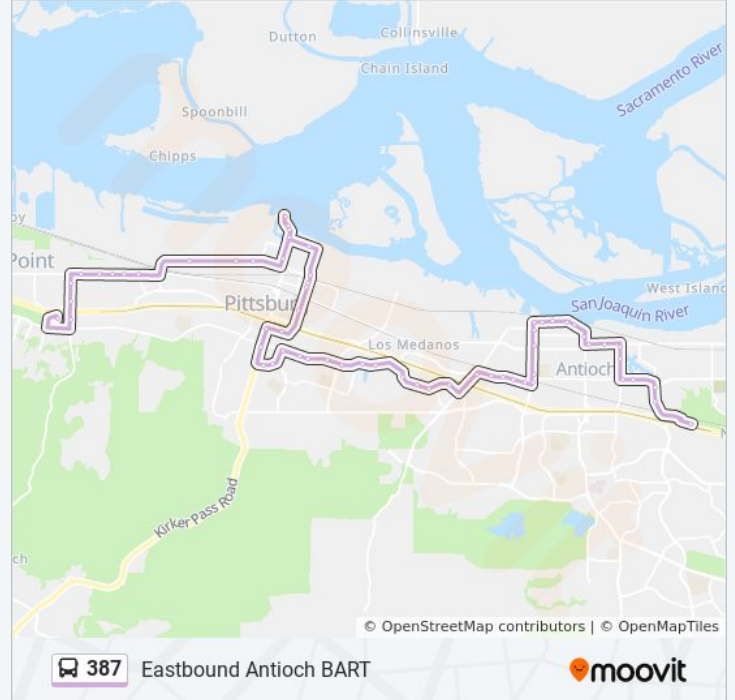

Railroad Ave & West Leland Rd

Atlantic Ave & Atlantic Cir @ Little Caesars Pizza

Atlantic Ave & Atlantic Cir

East Leland Rd & Harbor St

East Leland Rd & Homewood Dr

East Leland Rd & Stoneridge Dr

East Leland Rd & Dias Cir

L St & West 5th St

L St & West 2nd St

West 2nd St & Prospect Wy

West 2nd St & Waldie Plz

West 2nd St & East St

A St & West 3rd St

A St & West 6th St

Wilbur Ave & Almond St

Wilbur Ave & Orchard Ln

Cavallo Rd & Wilbur Ave

Cavallo Rd & East 13th St

East 18th St & Cavallo Rd

East 18th St & Biglow Dr

Hillcrest Ave & Yellowstone Dr

Hillcrest Ave & Renwick Ln

Antioch BART

**Direction: Westbound Pittsburg-Bay Point
BART**

65 stops

[VIEW LINE SCHEDULE](#)

Antioch BART

Hillcrest Ave & Arzate Ln

Hillcrest Ave & Yosemite Dr

East 18th St & Tce Dr

Cavallo Rd & Amber Dr