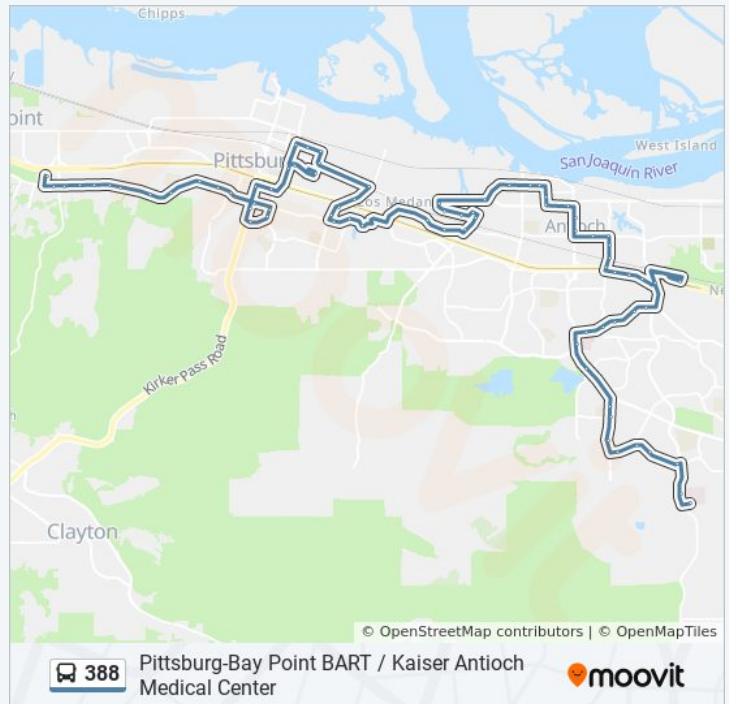

Hillcrest Ave & Larkspur Dr

Antioch BART

Hillcrest Ave & East Tregallas Rd

Davison Dr & Harris Dr

Davison Dr & Harbour Dr

Davison Dr & Ashburton Dr

Davison Dr & Garrow Dr

Davison Dr & Mountaire Dr

West 4th St & H St

West 4th St & J St

West 4th St & O St

West 10th St & Auto Center Dr

Verne Roberts Cir & West 10th St

Verne Roberts Cir & Crow Ct

Verne Roberts Cir & Costco

Verne Roberts Cir & Costco Way

Auto Center Dr & Costco Way

388 bus Info

Direction: Westbound Pittsburg-Bay Point BART

Stops: 77

Trip Duration: 95 min

Line Summary:

Auto Center Dr & Century Blvd

Century Blvd & Century Plz

Century Blvd & Brenden

East Leland Rd & Lakeview Cir

East Leland Rd & Gladstone Dr

East Leland Rd & Loveridge Rd

Loveridge Rd & East Leland Rd

Loveridge Rd & Hwy 4

Loveridge Rd & California Ave

Pittsburg Antioch Hwy & Loveridge Rd