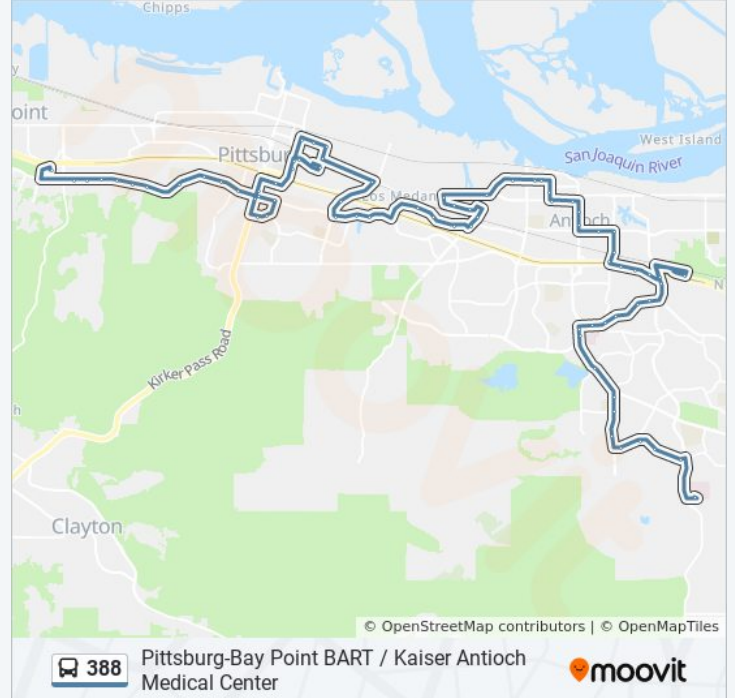

Pittsburg-Bay Point BART / Kaiser Antioch Medical Center

Get The App

The 388 bus line (Pittsburg-Bay Point BART / Kaiser Antioch Medical Center) has 2 routes. For regular weekdays, their operation hours are:

West 10th St & Verne Roberts Cir

West 4th St & O St

West 4th St & J St

West 4th St & I St

G St & West 7th St

West 10th St & G St

West 10th St & B St

A St & East 13th St

A St & West 16th St

East 18th St & Alpha Wy

Cavallo Rd & East 18th St

Cavallo Rd & Minner Ave

Cavallo Rd & Sunset Dr

East Tregallas Rd & Patricia Ave

East Tregallas Rd & Harbour Dr

East Tregallas Rd & Countrywood Dr

Hillcrest Ave & Larkspur Dr

Antioch BART

Hillcrest Ave & East Tregallas Rd

Davison Dr & Harris Dr

Davison Dr & Harbour Dr

Davison Dr & Ashburton Dr

Davison Dr & Garrow Dr

Davison Dr & Mountaire Dr