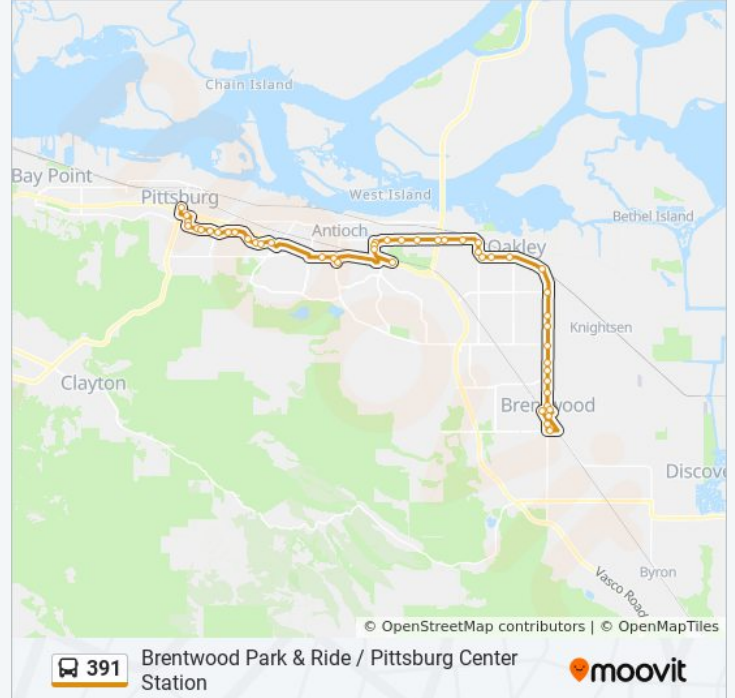

### 391 bus Info

**Direction:** Eastbound Brentwood Park & Ride

**Stops:** 47

**Trip Duration:** 81 min

**Line Summary:**

East 18th St & Trembath Ln

East 18th St & Viera Ave

East 18th St & Wilson St

Oakley Park N Ride

Main St & Laurel Rd

Main St & West Bolton Rd

Main St & Neroly Rd

Brentwood Blvd & Lone Tree Wy

Brentwood Blvd & Grant St

Brentwood Blvd & Applewood Com

Brentwood Blvd & Sand Creek Rd

Brentwood Blvd & Village Dr

2nd St & Brentwood Blvd

2nd St & Maple St

Brentwood Blvd & OAK St

Balfour Rd & Hudson Dr

Walnut Blvd & Orchard Dr

Brentwood Park N Ride

**Direction: Westbound Pittsburg Center BART**

43 stops

[VIEW LINE SCHEDULE](#)

Brentwood Park N Ride

Walnut Blvd & Balfour Rd

Balfour Rd & Hudson Dr

**391 bus Time Schedule**

Westbound Pittsburg Center BART Route Timetable:

Sunday	6:24 AM - 8:24 PM
Monday	4:03 AM - 10:19 PM
Tuesday	4:03 AM - 10:19 PM
Wednesday	4:03 AM - 10:19 PM
Thursday	4:03 AM - 10:19 PM