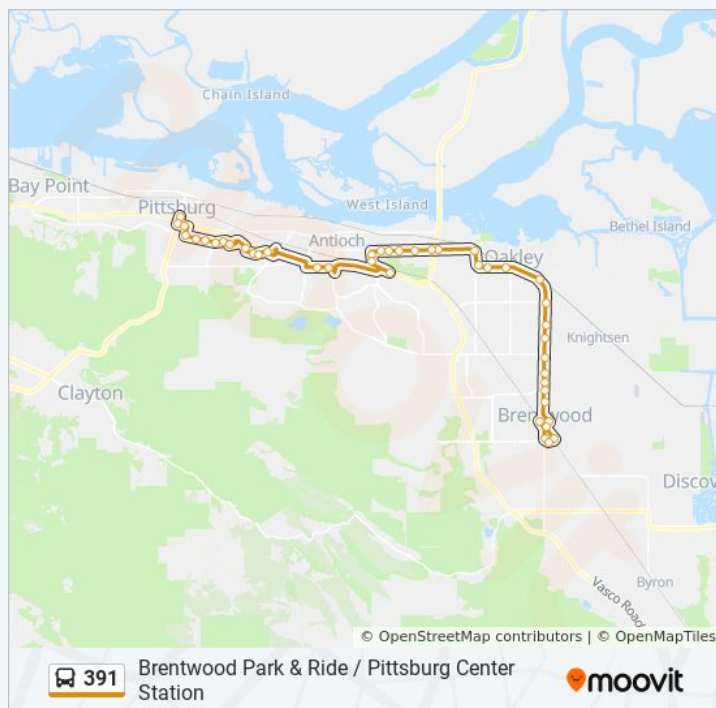

Brentwood Blvd & Village Dr

2nd St & Brentwood Blvd

2nd St & Maple St

Brentwood Blvd & OAK St

Balfour Rd & Hudson Dr

Walnut Blvd & Orchard Dr

Brentwood Park N Ride

**Direction: Westbound Pittsburg Center BART**

### 391 bus Info

**Direction:** Westbound Pittsburg Center BART

**Stops:** 43

**Trip Duration:** 81 min

**Line Summary:**

East Leland Rd & Gladstone Dr

East Leland Rd & Loveridge Rd

East Leland Rd & Piedmont Wy