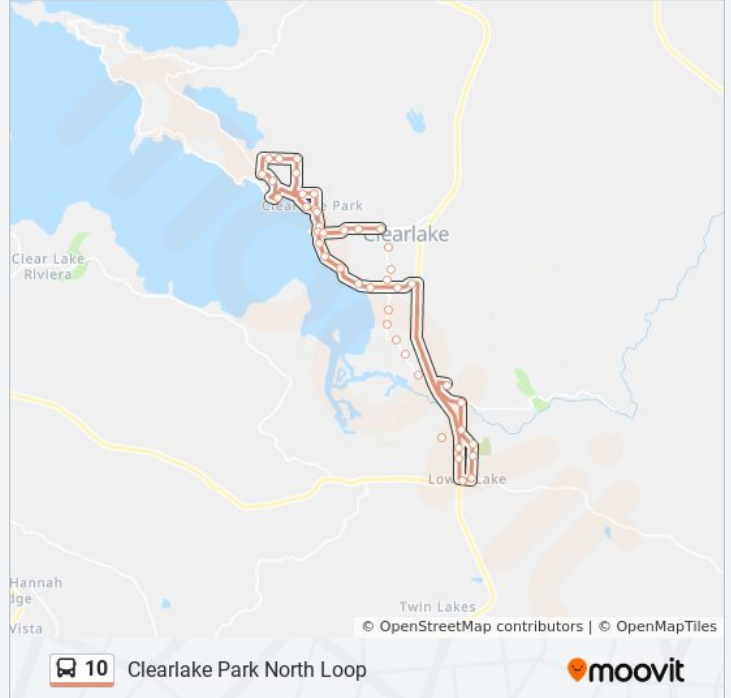

- Ray's Food Place/Walmart
- Clearlake Apartments
- J&L Market
- Crossroads Church/Crawford St.
- Cypress
- Mendo Mill
- Old 53 & Lakeshore
- Hill Ave.
- Clearlake Commons
- Burns Valley Mall
- Post Office
- Olympic Drive and Locust Street
- City Hall Olympic & Lakeshore
- Old Bowling Alley
- Lakeshore Drive and Woodland Drive
- Arrowhead Road and Boxwood Street
- Arrowhead Road and Toyon Street
- 2nd Street (Between Bush and Sonoma)
- Bush Street and 2nd Street
- Bush Street and 8th Street
- 11th Street and Bush Street
- 13th Street and Country Club Drive

10 bus Info
Direction: Clearlake Park North Loop
Stops: 44
Trip Duration: 48 min
Line Summary:

Country Club & Arrowhead
Clearlake Park Post Office
Best Value Inn
Lakeshore Drive and Pomo Road
City Hall Lakeshore & Olympic
Austin Park West
Bayliss/Lakeshore Old Firehouse
Highlands Park (Castle Donuts)
Catfish Coffee
Knott's Liquors
Veteran's Clinic Lakeshore
Valero (Across from Verizon)
Lake County Social Services
Job Zone
Across from Lake Transit
Hwy. 53 & Main St.
Between Lake & 2nd St.
Lower Lake High School
Cemetery
Bryant Rd. (Rebecca Lodge)
Cache Creek Apartments
Ray's Food Place/Walmart