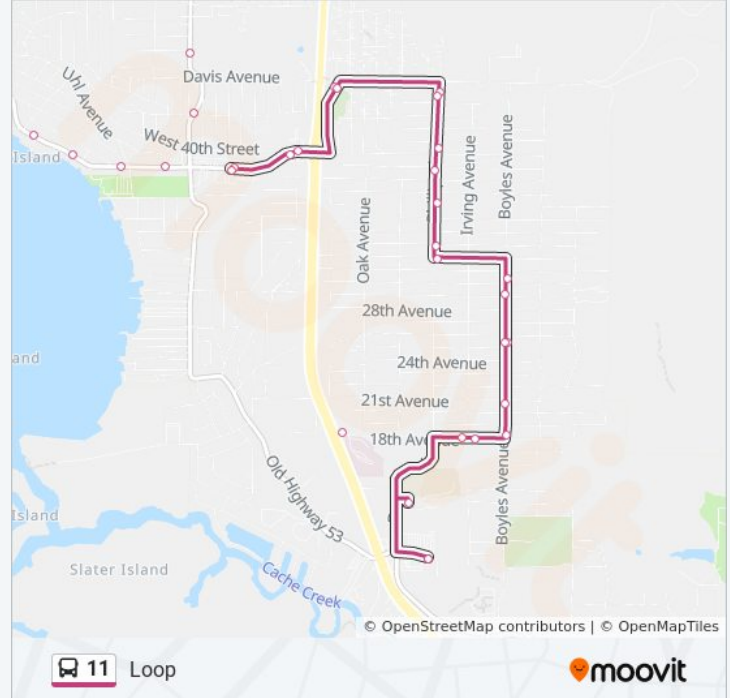

Burns Valley Mall

B&G Tire

Senior Center

Shelter In Walnut Grove

Safeway

Old 53 Past Rite Aid

Highlands Way

Hillcrest

Veteran's Clinic Lakeshore

Valero (Across from Verizon)

Moss Avenue and Davis Avenue

Phillips Avenue and 44th Avenue

Phillips Avenue and 40th Avenue

32nd Avenue and Phillips Avenue

Boyles Avenue and 29th Avenue

Boyles Avenue and 25th Avenue

Boyles Avenue and 21st Avenue

Irving Avenue and 18th Avenue

Woodland College

Ray's Food Place/Walmart

11 bus time schedules and route maps are available in an offline PDF at moovitapp.com. Use the [Moovit App](#) to see live bus times, train schedule or subway schedule, and step-by-step directions for all public transit in San Francisco - San Jose, CA.

[About Moovit](#) • [MaaS Solutions](#) • [Supported Countries](#) • [Mooviter Community](#)

© 2024 Moovit - All Rights Reserved

Check Live Arrival Times