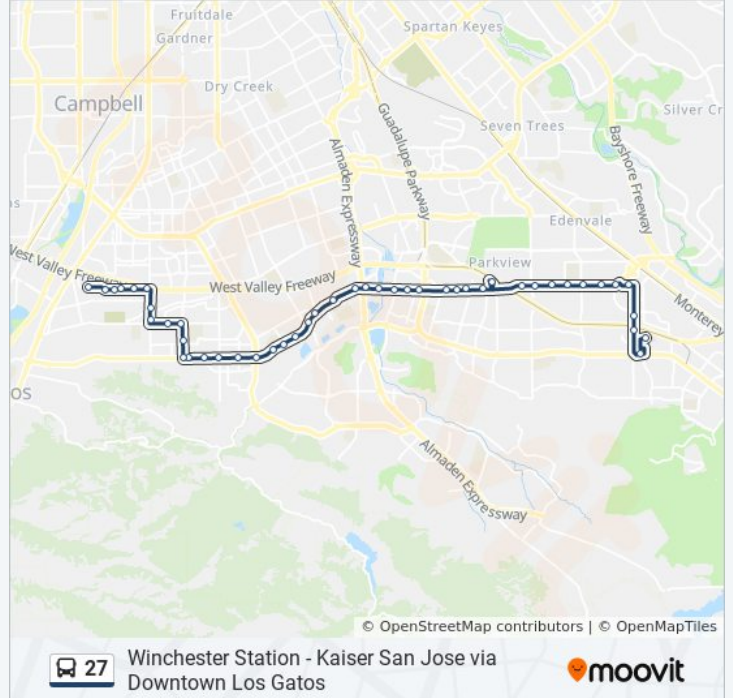

Good Sam Hospital

Get The App

The 27 bus line (Good Sam Hospital) has 3 routes. For regular weekdays, their operation hours are:  
 (1) Good Sam Hospital: 8:05 PM(2) Santa Teresa Station: 5:43 AM - 9:38 PM(3) Winchester Station: 5:15 AM - 9:34 PM  
 Use the Moovit App to find the closest 27 bus station near you and find out when is the next 27 bus arriving.

**Direction: Good Sam Hospital**  
 48 stops  
[VIEW LINE SCHEDULE](#)

**27 bus Time Schedule**  
 Good Sam Hospital Route Timetable:

Sunday	8:05 PM
Monday	Not Operational
Tuesday	Not Operational
Wednesday	Not Operational
Thursday	Not Operational
Friday	Not Operational
Saturday	Not Operational

- Santa Teresa Station
- Santa Teresa & Miyuki (W)
- Santa Teresa & Del Canto (W)
- Santa Teresa & Camino Verde (W)
- Cottle Park & Ride (N)
- Cottle & Raleigh (N)
- Poughkeepsie & Cottle (W)
- Blossom Hill & Beswick (W)
- Blossom Hill & Calpine (W)
- Blossom Hill & Lean (W)
- Blossom Hill & Lathrop (W)
- Blossom Hill & Judith (W)
- Blossom Hill & Snell (W)
- Blossom Hill & Entrada Cedros (W)
- Blossom Hill Station (W)
- Blossom Hill & Chesbro (W)
- Blossom Hill & Cahalan (W)
- Blossom Hill & Sunny Oaks (W)
- Blossom Hill & Playa Del Rey (W)
- Blossom Hill & Santa Teresa (W)
- Blossom Hill & Oakridge Mall (W)
- Blossom Hill & Winfield (W)

**Direction: Santa Teresa Station**

88 stops

[VIEW LINE SCHEDULE](#)

- Winchester Transit Center
- Winchester & Camden (S)
- Winchester & Friar (S)

**27 bus Time Schedule**

Santa Teresa Station Route Timetable: