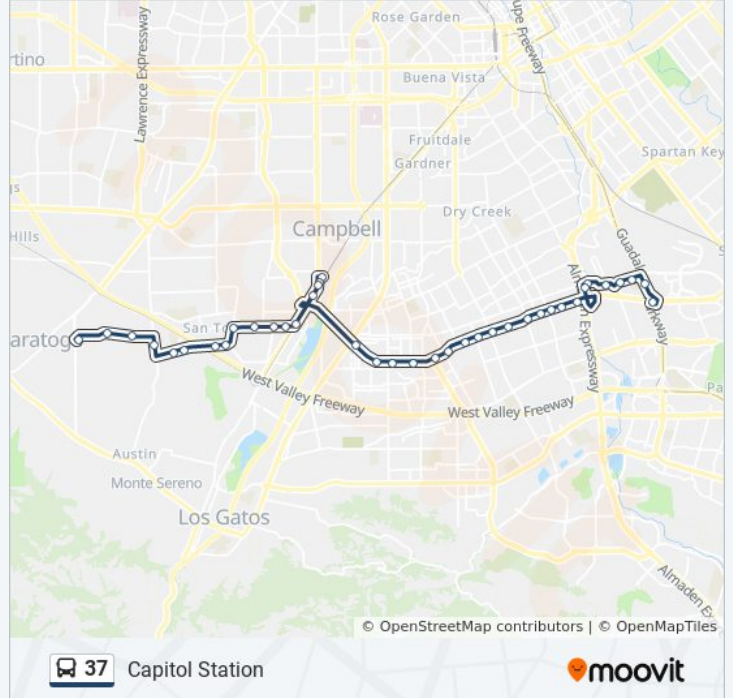

**Direction: Capitol Station**  
 39 stops  
[VIEW LINE SCHEDULE](#)

- West Valley College Transit Center
- Allendale & Portos (E)
- Allendale & Chester (E)
- Quito & Ravenwood (S)
- Pollard & Avenida Del Sol (E)
- Pollard & More (E)
- Pollard & Naramore (E)
- Pollard & Summerwood (E)
- Burrows & Hacienda (N)
- Hacienda & Gay (E)
- Hacienda & Capri (E)
- Hacienda & Walnut (E)
- Winchester & Hacienda (N)
- Winchester & Camden (N)
- Winchester Transit Center
- Winchester & Camden (S)
- Winchester & Friar (S)
- Camden & Calvin (S)
- Camden & Esther (E)
- Camden & Union (E)
- Camden & New Jersey (E)
- Hillsdale & Camden (E)

### 37 bus Info

**Direction:** Capitol Station  
**Stops:** 39  
**Trip Duration:** 43 min  
**Line Summary:**

- Hillsdale & Ross (E)
- Hillsdale & Kilo (E)
- Hillsdale & Kirk (E)
- Hillsdale & Meridian (E)
- Hillsdale & San Clemente (E)
- Hillsdale & Jarvis (E)
- Hillsdale & Overbrook (E)
- Hillsdale & Cherry (E)
- Hillsdale & Vistamont (E)
- Hillsdale & Cheshire (E)
- Almaden & Foxworthy (N)
- Foxworthy & Old Almaden (E)
- Foxworthy & Rubino (E)
- Hillsdale & Pearl (E)
- Hillsdale & Summercreek (E)
- Narvaez & Shadow Creek (S)
- Capitol Station

**Direction: West Valley College**

38 stops

[VIEW LINE SCHEDULE](#)

- Capitol Station
- Narvaez & Shadow Creek (N)
- Hillsdale & Summercreek (W)
- Hillsdale & Dow (W)
- Foxworthy & Rubino (W)
- Almaden & Foxworthy (S)
- Hillsdale & Gardendale (W)
- Hillsdale & Vistamont (W)
- Hillsdale & Cherry (W)
- Hillsdale & Jarvis (W)
- Hillsdale & San Clemente (W)
- Hillsdale & Meridian (W)