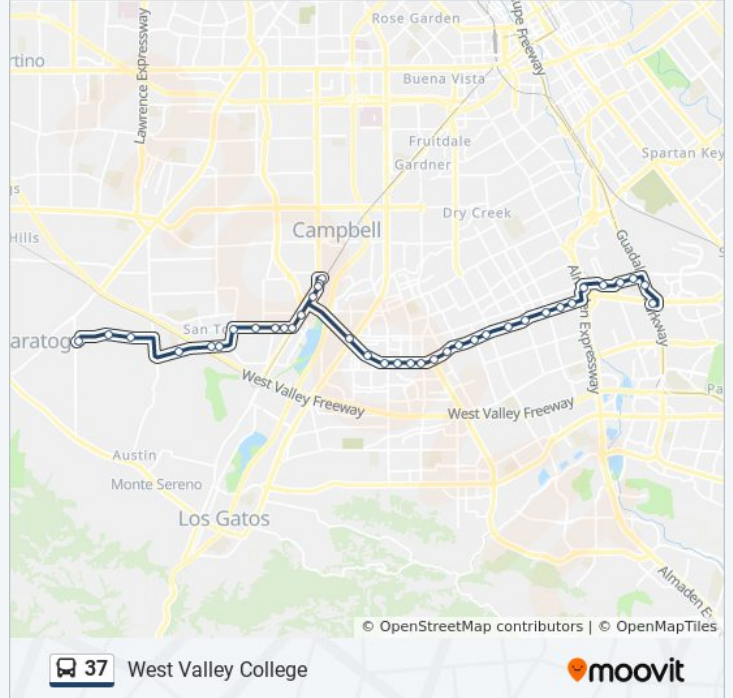

**37 bus Info**

**Direction:** West Valley College

**Stops:** 38

**Trip Duration:** 44 min

**Line Summary:**

- Hillsdale & Kirk (W)
- Hillsdale & Manda (W)
- Hillsdale & Ross (W)
- Hillsdale & Camden (W)
- Camden & Leigh (W)
- Camden & New Jersey (W)
- Camden & Taper (W)
- Camden & Union (W)
- Camden & Paseo Del Oro (W)
- Camden & Olympia (N)
- Winchester & Camden (N)
- Winchester Transit Center
- Winchester & Camden (S)
- Winchester & Friar (S)
- Winchester & Sunnyoaks (S)
- Hacienda & Winchester (W)
- Hacienda & Walnut (W)
- Hacienda & Capri (W)
- Hacienda & via Ranchero (W)
- Burrows & Hacienda (S)
- Pollard & Abbott (W)
- Pollard & York (W)
- Pollard & More (W)
- Allendale & Chester (W)
- Allendale & Portos (W)
- West Valley College Transit Center

**Direction: Winchester Station**

24 stops

[VIEW LINE SCHEDULE](#)

- Capitol Station
- Narvaez & Shadow Creek (N)
- Hillsdale & Summercreek (W)

**37 bus Time Schedule**

Winchester Station Route Timetable:

Sunday	Not Operational
Monday	6:22 PM
Tuesday	6:22 PM
Wednesday	6:22 PM

Thursday	6:22 PM
Friday	6:22 PM
Saturday	Not Operational

**37 bus Info**

**Direction:** Winchester Station

**Stops:** 24

**Trip Duration:** 25 min

**Line Summary:**

- Hillsdale & Dow (W)
- Foxworthy & Rubino (W)
- Almaden & Foxworthy (S)
- Hillsdale & Gardendale (W)
- Hillsdale & Vistamont (W)
- Hillsdale & Cherry (W)
- Hillsdale & Jarvis (W)
- Hillsdale & San Clemente (W)
- Hillsdale & Meridian (W)
- Hillsdale & Kirk (W)
- Hillsdale & Manda (W)
- Hillsdale & Ross (W)
- Hillsdale & Camden (W)
- Camden & Leigh (W)
- Camden & New Jersey (W)
- Camden & Taper (W)
- Camden & Union (W)
- Camden & Paseo Del Oro (W)
- Camden & Olympia (N)
- Winchester & Camden (N)
- Winchester Transit Center