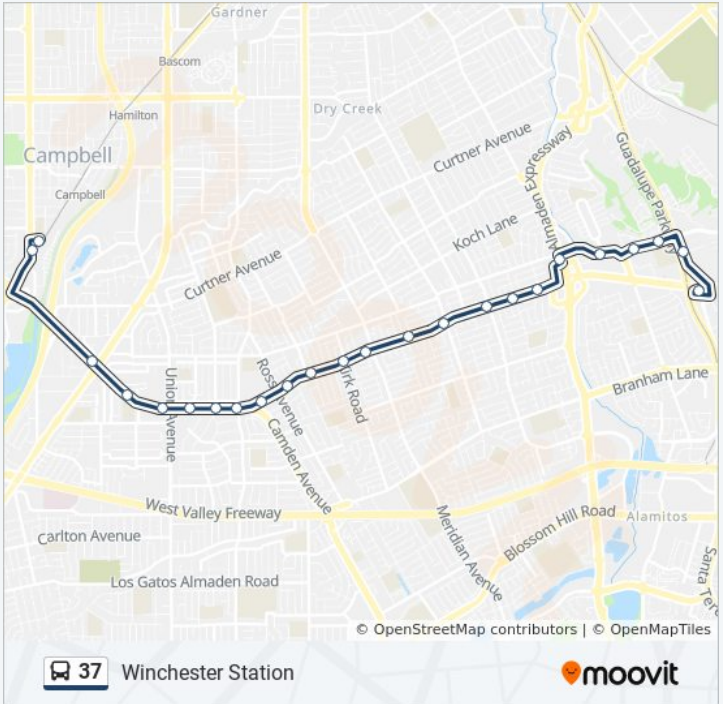

**37 bus Info**

**Direction:** West Valley College

**Stops:** 38

**Trip Duration:** 44 min

**Line Summary:**

- Hillsdale & Kirk (W)
- Hillsdale & Manda (W)
- Hillsdale & Ross (W)
- Hillsdale & Camden (W)
- Camden & Leigh (W)
- Camden & New Jersey (W)
- Camden & Taper (W)
- Camden & Union (W)
- Camden & Paseo Del Oro (W)
- Camden & Olympia (N)
- Winchester & Camden (N)
- Winchester Transit Center
- Winchester & Camden (S)
- Winchester & Friar (S)
- Winchester & Sunnyoaks (S)
- Hacienda & Winchester (W)
- Hacienda & Walnut (W)
- Hacienda & Capri (W)
- Hacienda & via Ranchero (W)
- Burrows & Hacienda (S)
- Pollard & Abbott (W)
- Pollard & York (W)
- Pollard & More (W)
- Allendale & Chester (W)
- Allendale & Portos (W)
- West Valley College Transit Center

**Direction: Winchester Station**

24 stops

[VIEW LINE SCHEDULE](#)

- Capitol Station
- Narvaez & Shadow Creek (N)
- Hillsdale & Summercreek (W)

**37 bus Time Schedule**

Winchester Station Route Timetable:

Sunday	Not Operational
Monday	6:22 PM
Tuesday	6:22 PM
Wednesday	6:22 PM

Thursday	6:22 PM
Friday	6:22 PM
Saturday	Not Operational

**37 bus Info**

**Direction:** Winchester Station

**Stops:** 24

**Trip Duration:** 25 min

**Line Summary:**

- Hillsdale & Dow (W)
- Foxworthy & Rubino (W)
- Almaden & Foxworthy (S)
- Hillsdale & Gardendale (W)
- Hillsdale & Vistamont (W)
- Hillsdale & Cherry (W)
- Hillsdale & Jarvis (W)
- Hillsdale & San Clemente (W)
- Hillsdale & Meridian (W)
- Hillsdale & Kirk (W)
- Hillsdale & Manda (W)
- Hillsdale & Ross (W)
- Hillsdale & Camden (W)
- Camden & Leigh (W)
- Camden & New Jersey (W)
- Camden & Taper (W)
- Camden & Union (W)
- Camden & Paseo Del Oro (W)
- Camden & Olympia (N)
- Winchester & Camden (N)
- Winchester Transit Center