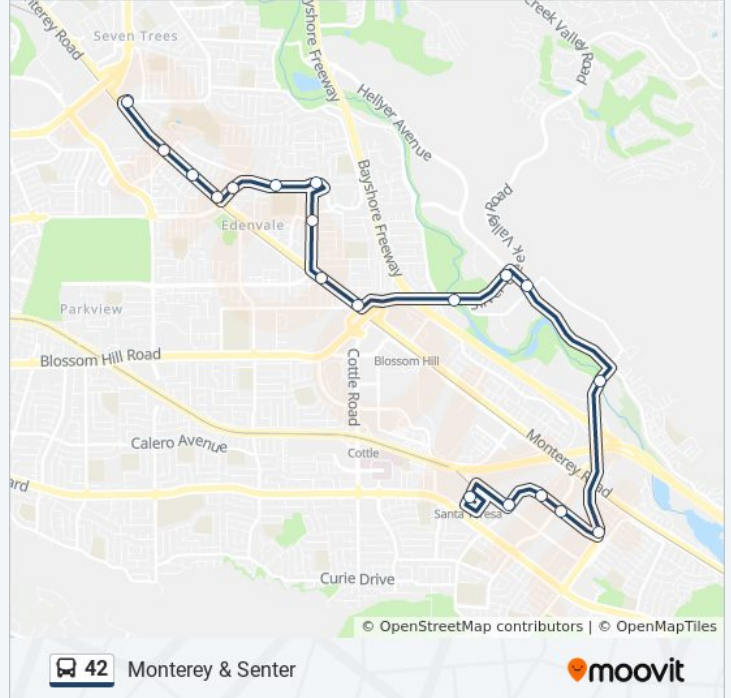

### Direction: Monterey & Senter

19 stops

[VIEW LINE SCHEDULE](#)

Santa Teresa Station (S)

San Ignacio & via Del Oro (N)

San Ignacio & Las Colinas (E)

San Ignacio & Great Oaks (E)

Bernal & via Serena (N)

### 42 bus Info

**Direction:** Monterey & Senter

**Stops:** 19

**Trip Duration:** 24 min

**Line Summary:**

### Direction: Santa Teresa Station

33 stops

[VIEW LINE SCHEDULE](#)

- Evergreen Valley College (S)
- Yerba Buena & Evergreen Valley College (W)
- Yerba Buena & Footbridge (W)
- Yerba Buena & San Felipe (W)
- Yerba Buena & Nieman (W)
- Silver Creek & Yerba Buena (N)
- Silver Creek & Daniel Maloney (N)
- Capitol & McLaughlin (W)
- Capitol & Senter (W)
- Seven Trees & El Cajon (S)
- Seven Trees & San Mateo (S)
- Senter & Monterey (W)
- Monterey & Senter (S)
- Monterey & Skyway (S)
- Branham & Monterey (N)
- Branham & Impatiens (E)
- Branham & Corte Verde (E)
- Branham & Lyric (E)

### 42 bus Info

**Direction:** Santa Teresa Station

**Stops:** 33

**Trip Duration:** 48 min

**Line Summary:**

Branham & Rahway (E)

Roeder & Grey Ghost (S)

Roeder & Vera (S)