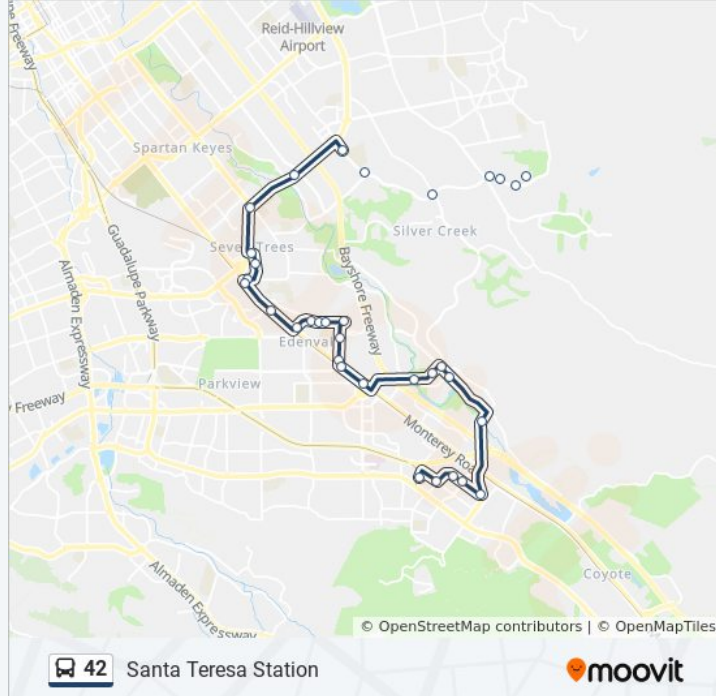

### Direction: Monterey & Senter

19 stops

[VIEW LINE SCHEDULE](#)

Santa Teresa Station (S)

San Ignacio & via Del Oro (N)

San Ignacio & Las Colinas (E)

San Ignacio & Great Oaks (E)

Bernal & via Serena (N)

### 42 bus Info

**Direction:** Santa Teresa Station

**Stops:** 33

**Trip Duration:** 48 min

**Line Summary:**

Branham & Rahway (E)

Roeder & Grey Ghost (S)

Roeder & Vera (S)

Monterey & Chynoweth / Roeder (S)

Monterey & Blossom Hill (S)

Silver Creek Valley & Silver Creek Valley PI (E)

Silver Creek Valley & Fontanoso (E)

Hellyer & Silver Creek Valley (E)

Hellyer & Piercy (E)

Silicon Valley & Eden Park (S)

San Ignacio & Bernal (W)

San Ignacio & Great Oaks (W)

San Ignacio & Las Colinas (W)

Via Del Oro & San Ignacio (W)

Santa Teresa Station (S)

42 bus time schedules and route maps are available in an offline PDF at [moovitapp.com](https://moovitapp.com). Use the [Moovit App](#) to see live bus times, train schedule or subway schedule, and step-by-step directions for all public transit in San Francisco - San Jose, CA.