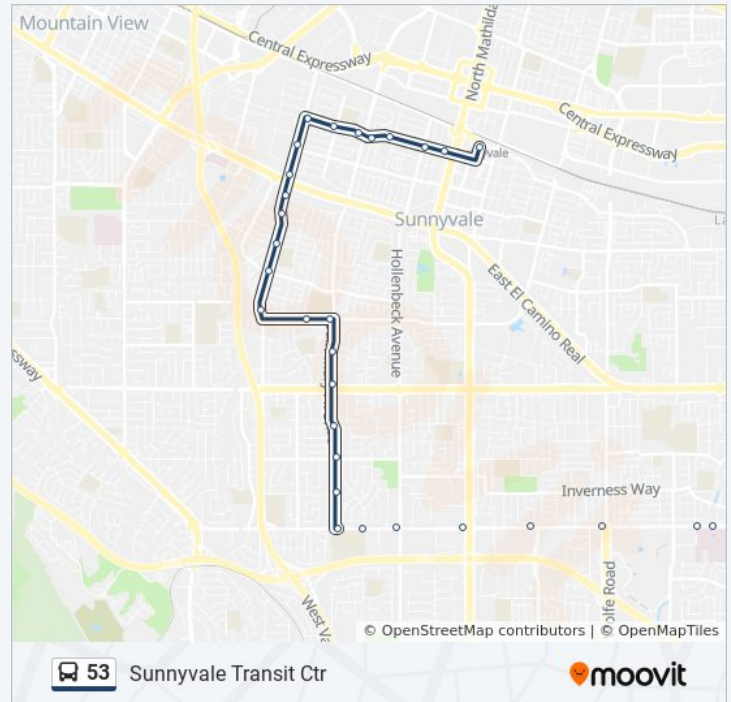

Direction: Homestead & De Anza Blvd

Stops: 24

Trip Duration: 30 min

Line Summary:

Mary & the Dalles (S)

Mary & Helena (S)

Homestead & Mary (E)

Direction: Santa Clara Transit Center

Bernardo & El Camino (N)

Saturday

Not Operational

53 bus Info

Direction: Sunnyvale Transit Ctr

Stops: 46

Trip Duration: 43 min

Line Summary: