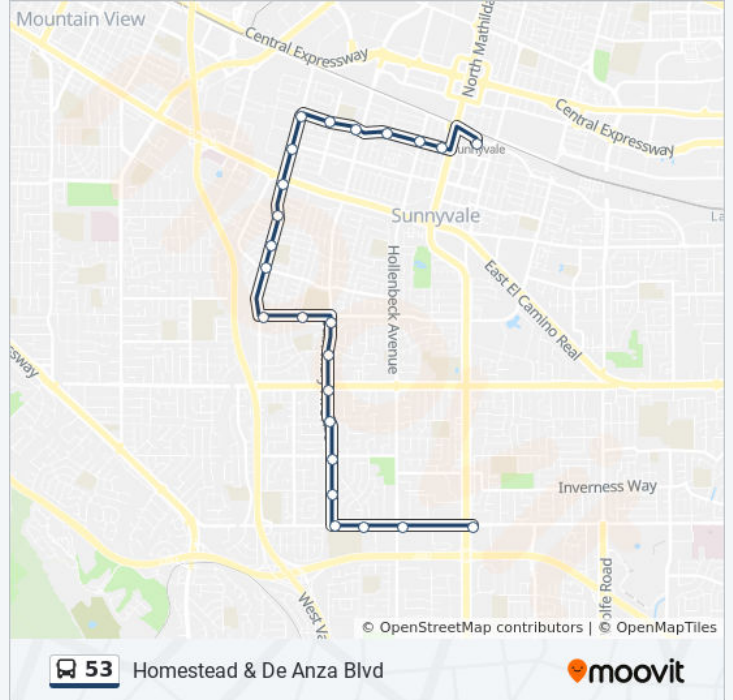

Direction: Homestead & De Anza Blvd

24 stops

[VIEW LINE SCHEDULE](#)

- Sunnyvale Transit Center (N)
- Washington & Charles (W)
- Washington & Pastoria (W)
- Washington & Carson (W)
- Washington & Mary (W)
- Washington & Leota (W)
- Bernardo & Washington (S)
- Bernardo & Iowa (S)
- Bernardo & El Camino (S)
- Bernardo & Brookfield (S)
- Bernardo & Heatherstone (S)
- Bernardo & Knickerbocker (S)
- Remington & Bernardo (E)
- Remington & Mango (E)
- Mary & Rockefeller (S)
- Mary & Ticonderoga (S)
- Mary & Fremont (S)
- Mary & Cascade (S)
- Mary & the Dalles (S)
- Mary & Helena (S)
- Homestead & Mary (E)

Direction: Homestead & De Anza Blvd

Stops: 24

Trip Duration: 30 min

Line Summary:

Mary & the Dalles (S)

Mary & Helena (S)

Homestead & Mary (E)

Direction: Santa Clara Transit Center

20 stops

[VIEW LINE SCHEDULE](#)

Homestead & De Anza (E)

Homestead & Blainey (E)

Homestead & Wolfe (E)

Homestead & Swallow (E)

Homestead & Kaiser Santa Clara (E)

Homestead & Princeton (E)

43 stops

[VIEW LINE SCHEDULE](#)

Sunnyvale Transit Center (N)

Washington & Charles (W)

Washington & Pastoria (W)

Washington & Carson (W)

Washington & Mary (W)

Washington & Leota (W)