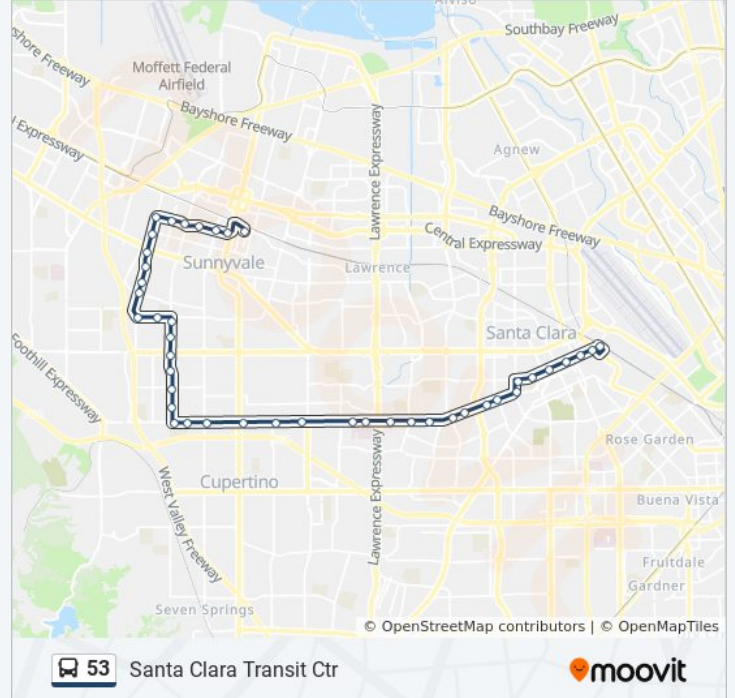

Direction: Homestead & De Anza Blvd

24 stops

[VIEW LINE SCHEDULE](#)

- Sunnyvale Transit Center (N)
- Washington & Charles (W)
- Washington & Pastoria (W)
- Washington & Carson (W)
- Washington & Mary (W)
- Washington & Leota (W)
- Bernardo & Washington (S)
- Bernardo & Iowa (S)
- Bernardo & El Camino (S)
- Bernardo & Brookfield (S)
- Bernardo & Heatherstone (S)
- Bernardo & Knickerbocker (S)
- Remington & Bernardo (E)
- Remington & Mango (E)
- Mary & Rockefeller (S)
- Mary & Ticonderoga (S)
- Mary & Fremont (S)
- Mary & Cascade (S)
- Mary & the Dalles (S)
- Mary & Helena (S)
- Homestead & Mary (E)

Direction: Homestead & De Anza Blvd

Stops: 24

Trip Duration: 30 min

Line Summary:

Mary & the Dalles (S)

Mary & Helena (S)

Homestead & Mary (E)

Direction: Santa Clara Transit Center

Benton & Carmel (E)

Benton & Jefferson (E)

Benton & Main (E)

Benton & Alviso (E)

Benton & Sherman (E)

Santa Clara Transit Center

Direction: Sunnyvale Transit Ctr

46 stops