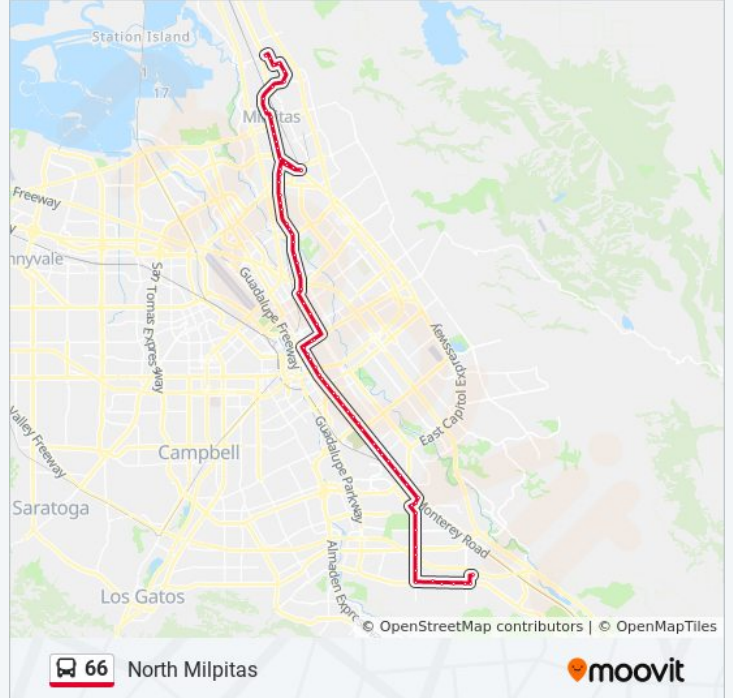

**66 bus Info**

**Direction:** North Milpitas

**Stops:** 79

**Trip Duration:** 96 min

**Line Summary:**

- Monterey & Rancho (N)
- Monterey & Fehren (N)
- Monterey & Southside (N)
- Monterey & Lewis (N)
- Monterey & Montecito Vista (N)
- Monterey & Umbarger (N)
- Monterey & Old Tully (N)
- Monterey & Tully / Curtner (N)
- Monterey & Railroad Crossing (N)
- Monterey & Stauffer (N)
- Monterey & Phelan (N)
- Monterey & Cottage Grove (N)
- 1st & Alma (N)
- 1st & Keyes / Goodyear (N)
- 1st & Martha (N)
- 1st & Virginia (N)
- 1st & Reed (N)
- 1st & San Salvador (N)
- 1st & Paseo De San Antonio (N)
- 1st & Santa Clara (N)
- Santa Clara & 6th (E)
- Santa Clara & 7th (E)
- 11th & Santa Clara (N)
- 11th & Julian (N)
- 11th & Empire
- 11th & Taylor (N)
- Hedding & 11th (E)
- Oakland & Madera (N)
- Oakland & Charles (N)
- Oakland & Gish (N)
- Oakland & Berger (N)
- Oakland & Pear Orchard (N)
- Oakland & Brokaw (N)

Great Mall & McCandless (E)

Milpitas Transit Center

Milpitas Transit Center

Great Mall & Montague (W)

Great Mall Transit Center (W)

Main & Great Mall Pkwy (N)

Main & Curtis (Fs)

Main & Curtis (Md)

Washington & Escuela (W)

Arizona & Washington (N)

Arizona & Boulder (N)

Dixon & Milpitas (W)

**Direction: Santa Teresa Station**

80 stops

[VIEW LINE SCHEDULE](#)

Dixon & Milpitas (W)

### 66 bus Info

**Direction:** Santa Teresa Station

**Stops:** 80

**Trip Duration:** 98 min

**Line Summary:**

 [66 bus Line Map](#)

Oakland & Horning (S)

Hedding & 11th (W)