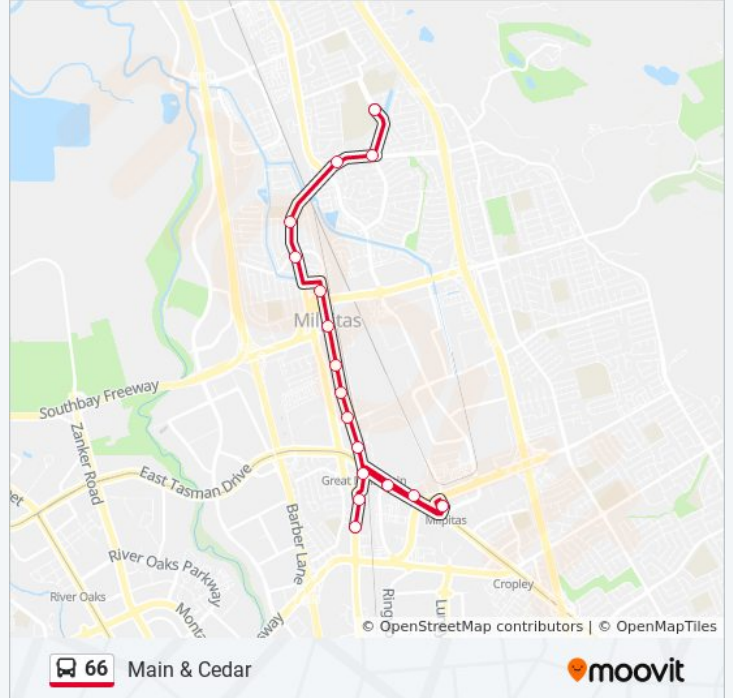

Main & Cedar

Get The App

The 66 bus line (Main & Cedar) has 3 routes. For regular weekdays, their operation hours are:  
 (1) Main & Cedar: 3:33 PM(2) North Milpitas: 4:55 AM - 11:32 PM(3) Santa Teresa Station: 5:12 AM - 10:56 PM  
 Use the Moovit App to find the closest 66 bus station near you and find out when is the next 66 bus arriving.

**Direction: Main & Cedar**

18 stops

[VIEW LINE SCHEDULE](#)

- Escuela & Milpitas High School (S)
- Jacklin & Escuela (W)
- Jacklin & Jacklin Ct (W)
- Abel & Redwood (S)
- Abel & Marylinn (S)
- Main & Milpitas Library (S)
- Main & Serra
- Main & Corning (Fs)
- Main & Corning (Md)
- Main & Curtis
- Main & Great Mall Dr (S)
- Great Mall & McCandless (E)
- Milpitas Transit Center
- Milpitas Transit Center
- Great Mall & Montague (W)
- Main & Great Mall Pkwy (S)
- Main & Abel (S)
- Main & Cedar (S)

**Stops:** 18

**Trip Duration:** 29 min

**Line Summary:**

**Direction: North Milpitas**

79 stops

[VIEW LINE SCHEDULE](#)

- Santa Teresa Station
- Santa Teresa & Miyuki (W)
- Santa Teresa & Del Canto (W)
- Santa Teresa & Camino Verde (W)
- Santa Teresa & Cottle (W)
- Santa Teresa & Emlyn (W)
- Santa Teresa & Lean (W)
- Santa Teresa & Dunn (W)
- Snell & Santa Teresa (N)
- Snell & Calero (N)
- Snell Station
- Snell & Blossom Hill (N)
- Snell & Chynoweth (N)
- Snell & Branham (N)
- Skyway & Illsley (N)
- Skyway & Park Paxton (N)
- Monterey & Skyway (N)
- Monterey & Senter (N)

Washington & Escuela (W)

Arizona & Washington (N)

Arizona & Boulder (N)

Dixon & Milpitas (W)

**Direction: Santa Teresa Station**

80 stops

[VIEW LINE SCHEDULE](#)

Dixon & Milpitas (W)