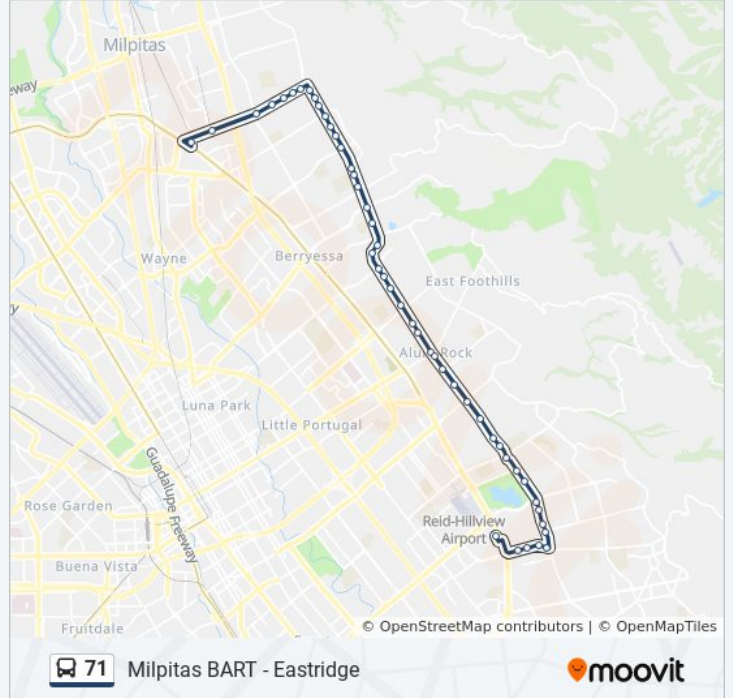

71 bus Info

Direction: Eastridge
Stops: 41
Trip Duration: 40 min
Line Summary:

White & Warm Springs (S)

White & Gay (S)

White & Alum Rock (S)

White & Rose (S)

White & Easthills (S)

White & Woodhaven (S)

White & Story (S)

White & Sienna (S)

White & McKinley (S)

White & Rocky Mountain (S)

White & Ocala (S)

White & Cunningham (S)

White & Lake Cunningham (S)

White & Glen Como (S)

White & Glen Donegel (S)

Quimby & White (W)

Quimby & Smithers (W)

Quimby & Scottsdale (W)

Eastridge Transit Center

Direction: Milpitas BART

41 stops

[VIEW LINE SCHEDULE](#)