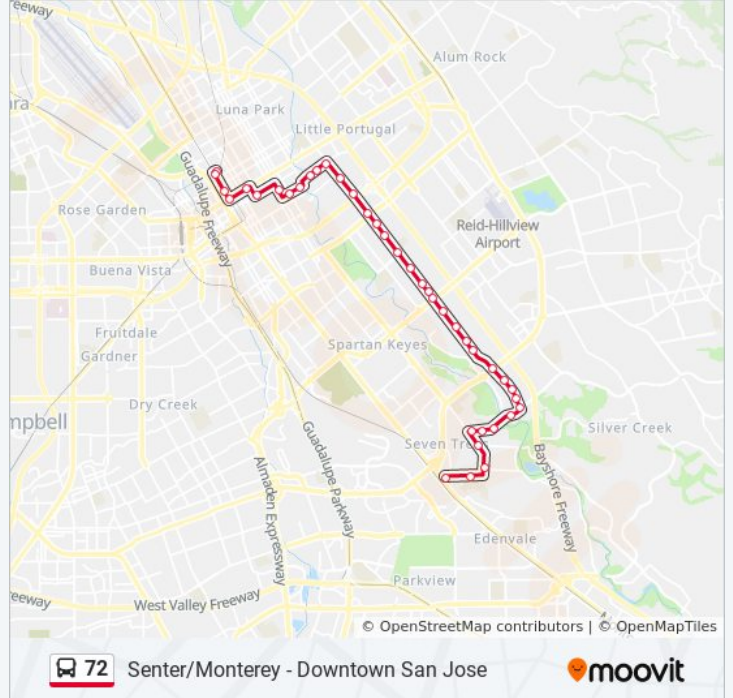

Use the Moovit App to find the closest 72 bus station near you and find out when is the next 72 bus arriving.

**Direction: Downtown San Jose via McLaughlin**

37 stops

[VIEW LINE SCHEDULE](#)

- Senter & Monterey (E)
- Senter & San Ramon (E)
- Senter & Coyote (N)
- Senter & Hellyer (N)
- Sylvandale & Senter (E)
- Sylvandale & Nash (E)
- Yerba Buena & Kauai (E)
- Yerba Buena & Ambrose (E)
- McLaughlin & Yerba Buena (N)
- McLaughlin & Lightland (N)
- McLaughlin & Alvernaz (N)
- McLaughlin & Isengard (N)
- McLaughlin & Capitol (N)
- McLaughlin & Sylvia (N)
- McLaughlin & Umbarger (N)
- McLaughlin & Quamme (N)
- McLaughlin & Candia (N)
- McLaughlin & Tully (N)
- McLaughlin & Bayard (N)
- McLaughlin & Turtlerock (N)
- McLaughlin & Fair (N)

**72 bus Info**

**Direction:** Downtown San Jose via McLaughlin

**Stops:** 37

**Trip Duration:** 40 min

**Line Summary:**

- McLaughlin & Carnelian (N)
- McLaughlin & Panoche (N)
- McLaughlin & Story (N)
- McLaughlin & Interstate 280 (N)
- McLaughlin & Sunny (N)
- San Antonio & 24th (W)
- San Antonio & 21st (W)
- San Antonio & 19th (W)
- San Carlos & 16th (W)
- San Carlos & 13th (W)
- 11th & San Antonio (N)
- San Fernando & 7th (W)
- Santa Clara & 5th (W)
- 1st & Santa Clara (N)
- 1st & Saint John (N)
- 1st & Bassett (N)

**Direction: Senter & Monterey via McLaughlin**

46 stops

[VIEW LINE SCHEDULE](#)

- 2nd & Bassett (S)
- 2nd & Julian (S)
- 2nd & Saint John (S)
- 2nd & Santa Clara (S)
- Santa Clara & 6th (E)
- San Fernando & 7th (E)
- San Carlos & 10th (E)
- San Carlos & 13th (E)
- San Carlos & 17th (E)
- San Antonio & 18th (E)
- San Antonio & 21st (E)
- San Antonio & 24th (E)
- McLaughlin & William (S)