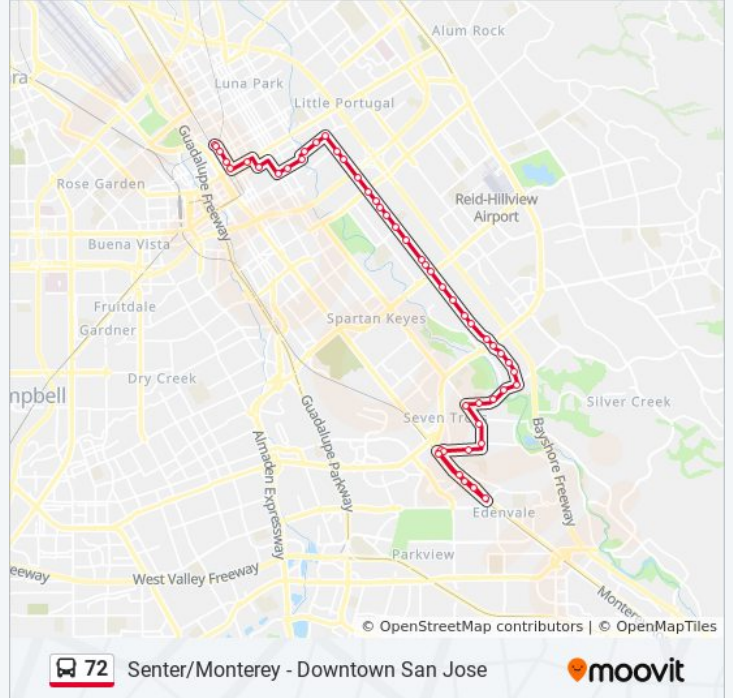

**Direction: Senter & Monterey via McLaughlin**

46 stops

[VIEW LINE SCHEDULE](#)

- 2nd & Bassett (S)
- 2nd & Julian (S)
- 2nd & Saint John (S)
- 2nd & Santa Clara (S)
- Santa Clara & 6th (E)
- San Fernando & 7th (E)
- San Carlos & 10th (E)
- San Carlos & 13th (E)
- San Carlos & 17th (E)
- San Antonio & 18th (E)
- San Antonio & 21st (E)
- San Antonio & 24th (E)
- McLaughlin & William (S)

**72 bus Info**

**Direction:** Senter & Monterey via McLaughlin

**Stops:** 46

**Trip Duration:** 48 min

**Line Summary:**

- McLaughlin & Appian (S)
- McLaughlin & Interstate 280 (S)
- McLaughlin & Story (S)
- McLaughlin & Winslow (S)
- McLaughlin & Carnelian (S)
- McLaughlin & Phelan (S)
- McLaughlin & Glenfinnan (S)
- McLaughlin & Summerside (S)
- McLaughlin & Tully (S)
- McLaughlin & Candia (S)
- McLaughlin & Mallott (S)
- McLaughlin & Umbarger (S)
- McLaughlin & Sylvia (S)
- McLaughlin & Shadowfax (S)
- McLaughlin & Capitol (S)
- McLaughlin & Theoden (S)
- McLaughlin & Muriel (S)
- McLaughlin & Valdosta (S)
- Yerba Buena & McLaughlin (W)
- Yerba Buena & Tuers (W)
- Yerba Buena & Sunbrook (W)
- Sylvandale & Nash (W)
- Senter & Buckeye (S)
- Senter & Forestbrook (S)
- Senter & Coyote (S)
- Senter & San Ramon (W)
- Senter & Monterey (W)
- Monterey & Senter (S)
- Monterey & Skyway (S)
- Monterey & Branham (N)
- Monterey & Valleyhaven (N)
- Monterey & Skyway (N)
- Senter & Monterey (E)