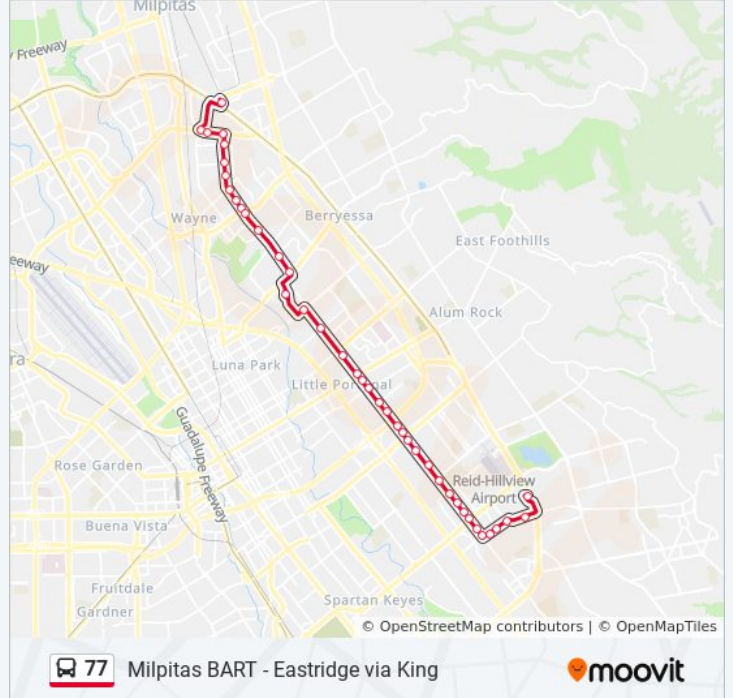

**77 bus Info**

**Direction:** Milpitas BART

**Stops:** 36

**Trip Duration:** 43 min

**Line Summary:**

King & San Antonio (N)

King & Alum Rock (N)

King & McKee (N)

King & Las Plumas (N)

Mabury & King (W)

Berryessa Transit Center

Lundy & Berryessa (N)

Lundy & Vinci Park (N)

Lundy & Gordy (N)

Lundy & Hostetter (Pacific Rim Plaza) (N)

Lundy & Hostetter (N)

Lundy & McKay (N)

Lundy & Commerce (N)

Lundy & Concourse (N)

Lundy & Fortune (N)

Trade Zone & Lundy (W)

Trade Zone & Ringwood (W)

Montague & Trade Zone (E)

Milpitas Transit Center