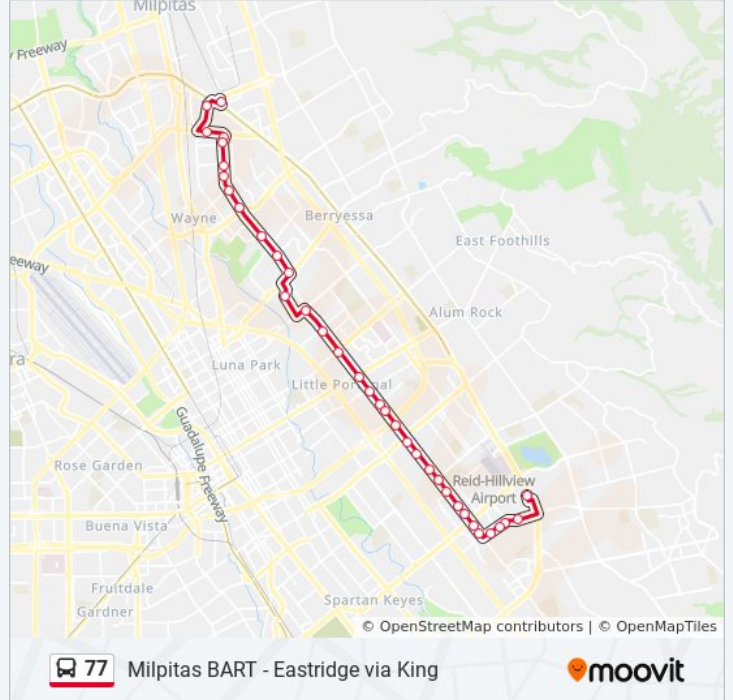

**77 bus Info**

**Direction:** Eastridge

**Stops:** 34

**Trip Duration:** 46 min

**Line Summary:**

King & Christopher (S)  
 King & Miami (S)  
 King & Havana (S)  
 King & Cunningham (S)  
 King & Waverly (S)  
 King & Seminole (S)  
 King & Tully (S)  
 King & Burdette (S)  
 Rigoletto & Othello (E)  
 Rigoletto & Sibelius (E)  
 Quimby & Eastridge (E)  
 Eastridge Transit Center

**Direction: Milpitas BART**

36 stops

[VIEW LINE SCHEDULE](#)

Eastridge Transit Center  
 Quimby & Eastridge (W)  
 Rigoletto & Quimby (W)  
 Rigoletto & Othello (W)  
 King & Flannigan (N)  
 King & Burdette (N)  
 King & Tully (N)  
 King & Seminole (N)  
 King & Waverly (N)  
 King & Cunningham (N)  
 King & Ocala (N)  
 King & Biscayne (N)  
 King & Everglade (N)  
 King & Story (N)  
 King & Lido (N)  
 King & Virginia (N)  
 King & Kammerer (N)

**77 bus Info**

**Direction:** Milpitas BART

**Stops:** 36

**Trip Duration:** 43 min

**Line Summary:**

King & San Antonio (N)

King & Alum Rock (N)

King & McKee (N)