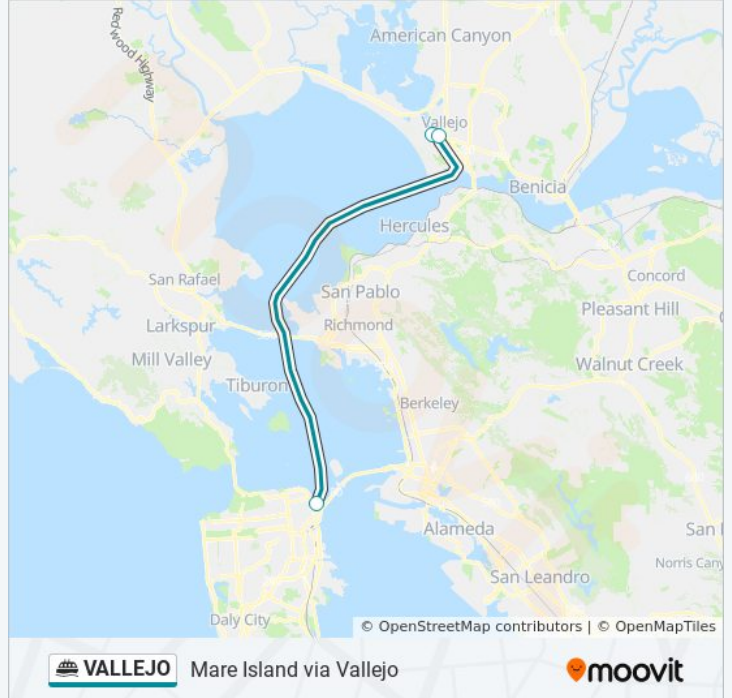

Mare Island via Vallejo

[Get The App](#)

The VALLEJO ferry line (Mare Island via Vallejo) has 4 routes. For regular weekdays, their operation hours are:
(1) Mare Island via Vallejo: 11:05 AM - 8:10 PM(2) San Francisco Ferry Building: 7:45 AM - 7:05 PM(3) San Francisco Ferry Building via Vallejo: 5:15 AM - 1:45 PM(4) Vallejo: 6:35 AM - 6:00 PM

Use the Moovit App to find the closest VALLEJO ferry station near you and find out when is the next VALLEJO ferry arriving.

Direction: Mare Island via Vallejo

3 stops

[VIEW LINE SCHEDULE](#)

San Francisco Ferry Building

Vallejo Ferry Terminal

Mare Island Ferry Terminal

VALLEJO ferry Time Schedule

Mare Island via Vallejo Route Timetable:

Sunday	4:05 PM - 9:00 PM
Monday	11:05 AM - 8:10 PM
Tuesday	11:05 AM - 8:10 PM
Wednesday	11:05 AM - 8:10 PM
Thursday	11:05 AM - 8:10 PM
Friday	11:05 AM - 8:10 PM
Saturday	4:05 PM - 9:00 PM

VALLEJO ferry Info**Direction:** Mare Island via Vallejo**Stops:** 3**Trip Duration:** 70 min**Line Summary:**

Mare Island via Vallejo

Direction: San Francisco Ferry Building

2 stops

[VIEW LINE SCHEDULE](#)