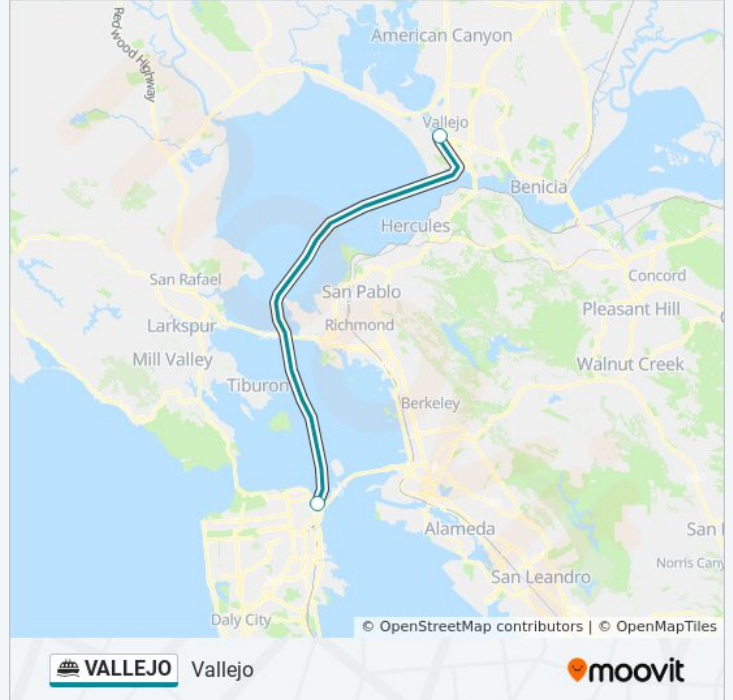

Use the Moovit App to find the closest VALLEJO ferry station near you and find out when is the next VALLEJO ferry arriving.

Direction: Mare Island via Vallejo

3 stops

[VIEW LINE SCHEDULE](#)

San Francisco Ferry Building

VALLEJO ferry Info

Direction: San Francisco Ferry Building via Vallejo

Stops: 3

Trip Duration: 75 min

Line Summary:

Direction: Vallejo

2 stops

[VIEW LINE SCHEDULE](#)

San Francisco Ferry Building

Vallejo Ferry Terminal

VALLEJO ferry Time Schedule

Vallejo Route Timetable:

Sunday	10:20 AM - 6:30 PM
Monday	6:35 AM - 6:00 PM
Tuesday	6:35 AM - 6:00 PM
Wednesday	6:35 AM - 6:00 PM
Thursday	6:35 AM - 6:00 PM
Friday	6:35 AM - 6:00 PM
Saturday	10:20 AM - 6:30 PM

VALLEJO ferry Info

Direction: Vallejo

Stops: 2

Trip Duration: 60 min

Line Summary:

VALLEJO ferry time schedules and route maps are available in an offline PDF at moovitapp.com. Use the [Moovit App](#) to see live bus times, train schedule or subway schedule, and step-by-step directions for all public transit in San Francisco - San Jose, CA.