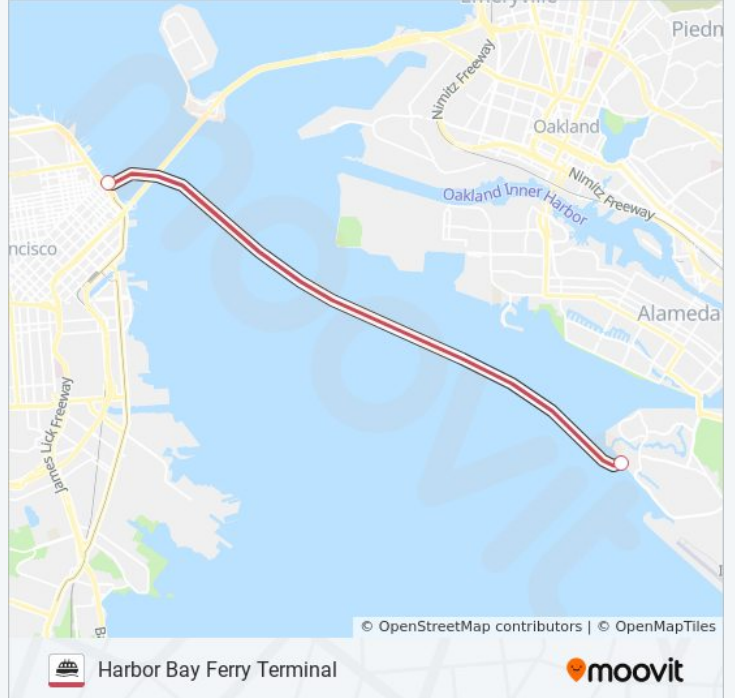

 **HARBOR BAY** Harbor Bay Ferry Terminal[Get The App](#)

The HARBOR BAY ferry line (Harbor Bay Ferry Terminal) has 2 routes. For regular weekdays, their operation hours are: (1) Harbor Bay Ferry Terminal: 7:00 AM - 6:40 PM(2) San Francisco Ferry Building: 6:30 AM - 7:55 PM  
Use the Moovit App to find the closest HARBOR BAY ferry station near you and find out when is the next HARBOR BAY ferry arriving.

**Direction: Harbor Bay Ferry Terminal**

2 stops

[VIEW LINE SCHEDULE](#)

San Francisco Ferry Building

Harbor Bay Ferry Terminal

**HARBOR BAY ferry Time Schedule**

Harbor Bay Ferry Terminal Route Timetable:

Sunday	Not Operational
Monday	7:00 AM - 6:40 PM
Tuesday	7:00 AM - 6:40 PM
Wednesday	7:00 AM - 6:40 PM
Thursday	7:00 AM - 6:40 PM
Friday	7:00 AM - 6:40 PM
Saturday	Not Operational

**HARBOR BAY ferry Info****Direction:** Harbor Bay Ferry Terminal**Stops:** 2**Trip Duration:** 25 min**Line Summary:**