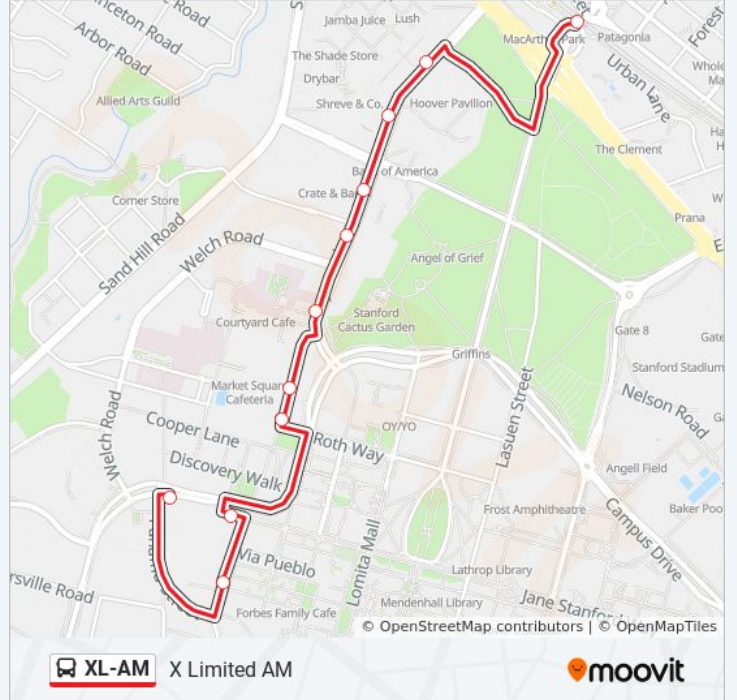

[VIEW LINE SCHEDULE](#)

- University Circle - Palo Alto Caltrain
- On Quarry Road @ Stanford Shopping Center
- On Quarry Road @ Sweet Olive Way
- On Quarry Road Across from Psychiatry Building
- On Quarry Road @ Vineyard Lane
- On Quarry Road Across from Parking Lot L-3
- On Quarry Extension @ Medical Center
- On Quarry Extension @ Grant Building
- On Jane Stanford Way @ Chem-H Building
- On via Ortega @ Cypress Hall
- On Campus Drive @ Panama Street

XL-AM bus Time Schedule

University Circle @ Caltrain Platform→On Campus Drive @ Panama Street Route Timetable:

Sunday	Not Operational
Monday	6:29 AM - 9:27 AM
Tuesday	6:29 AM - 9:27 AM
Wednesday	6:29 AM - 9:27 AM
Thursday	6:29 AM - 9:27 AM
Friday	6:29 AM - 9:27 AM
Saturday	Not Operational

XL-AM bus Info

Direction: University Circle @ Caltrain
Platform→On Campus Drive @ Panama Street

Stops: 11

Trip Duration: 12 min

Line Summary:

XL-AM bus time schedules and route maps are available in an offline PDF at moovitapp.com. Use the [Moovit App](#) to see live bus times, train schedule or subway schedule, and step-by-step directions for all public transit in San Francisco - San Jose, CA.