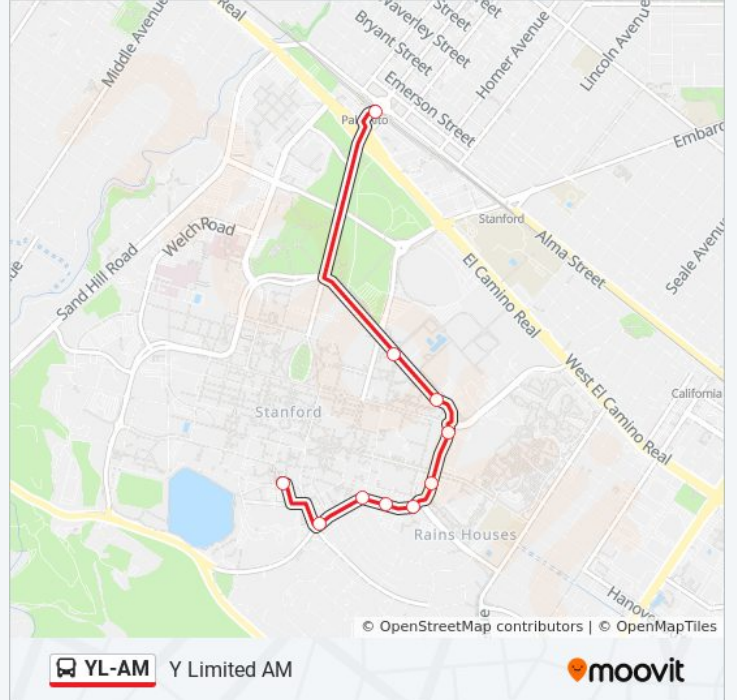

Direction: University Circle @ Caltrain Platform→Tresidder Union

10 stops

[VIEW LINE SCHEDULE](#)

University Circle - Palo Alto Caltrain

Campus Dr @ Koret Plaza

On Campus Drive @ Knight Management Center Garage

On Campus Drive @ Manzanita Field Garage

On Campus Drive @ Parking Lot L-63

On Campus Drive @ Parking Lot L-62

On Campus Drive @ Wilbur Field

On Campus Drive @ Munger Graduate Residence

On Campus Drive @ Mayfield Avenue North

Tresidder Union

YL-AM bus Time Schedule

University Circle @ Caltrain Platform→Tresidder Union Route Timetable:

Sunday	Not Operational
Monday	6:29 AM - 9:27 AM
Tuesday	6:29 AM - 9:27 AM
Wednesday	6:29 AM - 9:27 AM
Thursday	6:29 AM - 9:27 AM
Friday	6:29 AM - 9:27 AM
Saturday	Not Operational

YL-AM bus Info

Direction: University Circle @ Caltrain Platform→Tresidder Union

Stops: 10

Trip Duration: 17 min

Line Summary:

YL-AM bus time schedules and route maps are available in an offline PDF at moovitapp.com. Use the [Moovit App](#) to see live bus times, train schedule or subway schedule, and step-by-step directions for all public transit in San Francisco - San Jose, CA.