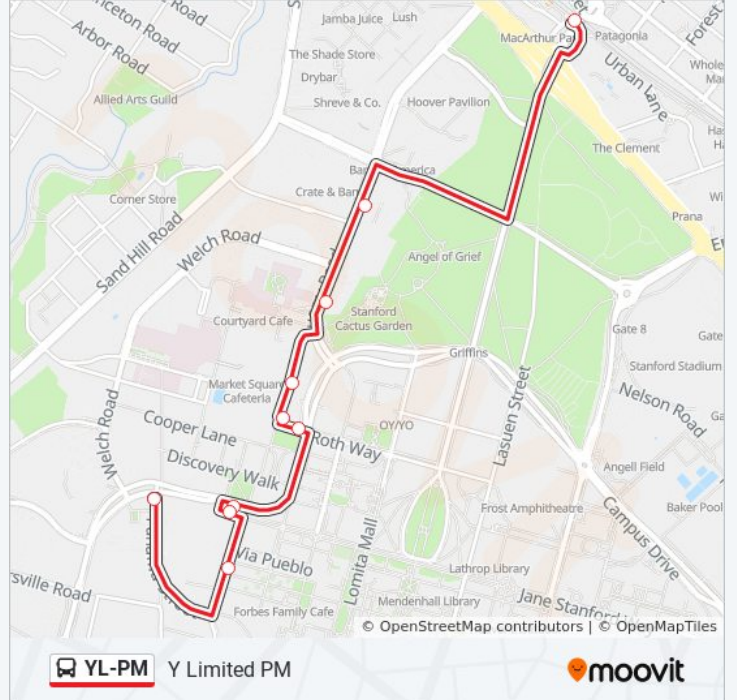

**Direction: On Panama Street @ Campus Drive→University Circle @ Caltrain Platform**

10 stops

[VIEW LINE SCHEDULE](#)

On Panama Street @ Campus Drive

On via Ortega @ Shriram Center

On Jane Stanford Way Across from Chem-H Building

University Circle - Palo Alto Caltrain

**YL-PM bus Time Schedule**

On Panama Street @ Campus Drive→University Circle @ Caltrain Platform Route Timetable:

Sunday	Not Operational
Monday	3:05 PM - 6:48 PM
Tuesday	3:05 PM - 6:48 PM
Wednesday	3:05 PM - 6:48 PM
Thursday	3:05 PM - 6:48 PM
Friday	3:05 PM - 6:48 PM
Saturday	Not Operational

**YL-PM bus Info**

**Direction:** On Panama Street @ Campus Drive→University Circle @ Caltrain Platform

**Stops:** 10

**Trip Duration:** 15 min

**Line Summary:**

YL-PM bus time schedules and route maps are available in an offline PDF at [moovitapp.com](https://moovitapp.com). Use the [Moovit App](#) to see live bus times, train schedule or subway schedule, and step-by-step directions for all public transit in San Francisco - San Jose, CA.

## Check Live Arrival Times