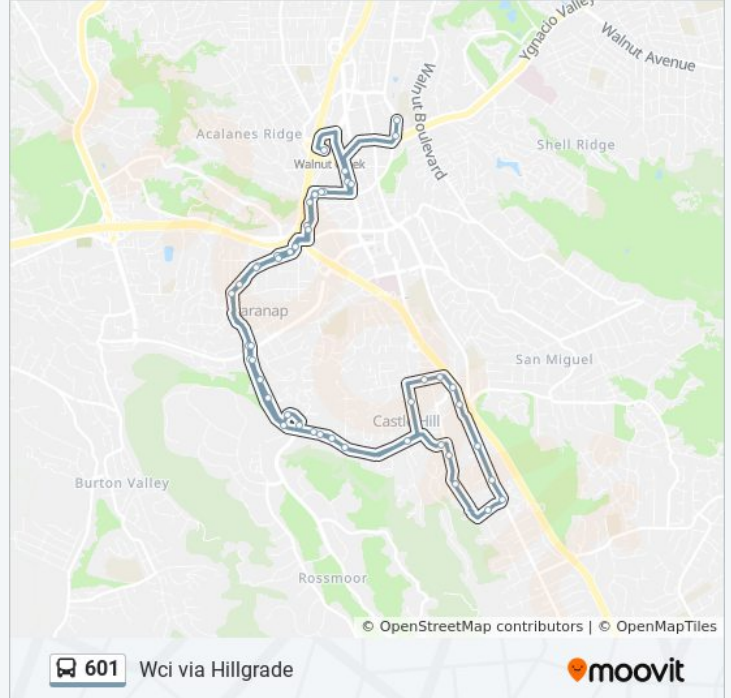

**601 bus Info**

**Direction:** Wci via Hillgrade

**Stops:** 46

**Trip Duration:** 45 min

**Line Summary:**

Tice Valley Blvd and Montecillo Dr  
Tice Valley Blvd and Castle Hill Ranch Rd  
Meadow Rd and Meadow Crest Ln  
Castlehill Rd and Garland Ct  
Castlehill Rd and Arbol Grande  
S Main St and Crest Ave  
S Main St and Rudgear Rd  
Danville Blvd and Horse Trail Ct  
Danville Blvd and via Robles  
Danville Blvd and Hillgrade Ave  
Hillgrade Ave and Iron Horse Trail  
Crest Ave and Kell Ct  
Crest Ave and Crest Ct  
Tice Valley Blvd and Crest Ave  
Tice Valley Blvd and Tice Valley Ln  
Tice Valley Blvd and Grace Presbyterian Church  
Rossmoor Pkwy and Tice Valley Blvd  
Rossmoor Shopping Center  
Tice Valley Blvd and Rolling Hills Dr  
Tice Valley Blvd and Byron Park  
Tice Valley Blvd and Westborough Ln  
Boulevard Way and Olympic Blvd  
Boulevard Way and Iris Ln  
Boulevard Way and Saranap Ave  
Boulevard Way and Palana Ct  
Boulevard Way and Nicholson Rd  
Oakland Blvd and Mt Diablo Blvd  
Oakland Blvd and Trinity Ave  
Trinity Ave and St Pauls Episcopal Church  
N California Blvd and Cole Ave  
N Civic Dr and Ygnacio Valley Rd  
N Civic Dr and Brio Dr