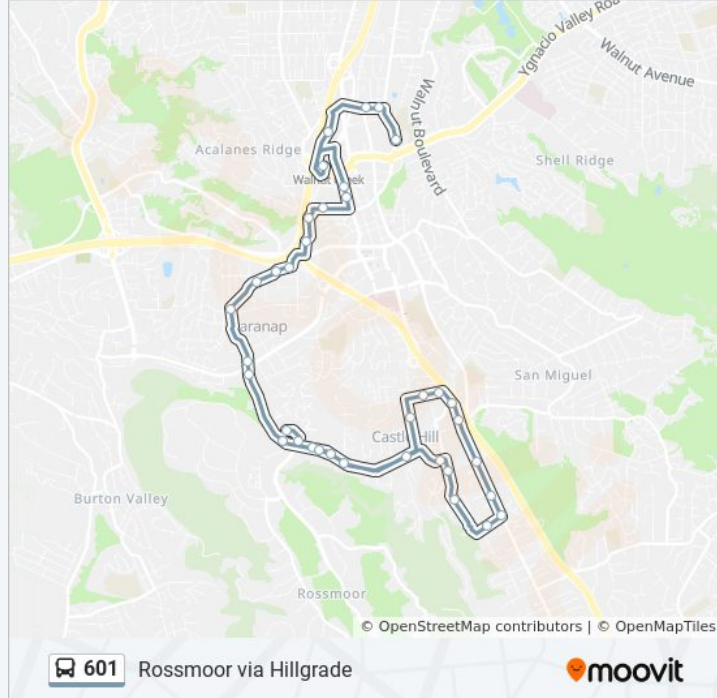

Use the Moovit App to find the closest 601 bus station near you and find out when is the next 601 bus arriving.

**Direction: Rossmoor via Hillgrade**

36 stops

[VIEW LINE SCHEDULE](#)

- N Civic Dr and Brio Dr
- Parkside Dr and N Civic Dr and Pimlico Dr
- Parkside Dr and N Broadway
- Riviera Ave and Short St
- Walnut Creek BART
- N California Blvd and Lacassie Ave
- N California Blvd and Cole Ave
- Trinity Ave and St Pauls Episcopal Church
- Oakland Blvd and Almond Ave
- Oakland Blvd and Planned Parenthood-Walnut Creek Health Center
- Boulevard Way and Nicholson Rd
- Boulevard Way and Rule Ct
- Boulevard Way and Saranap Ave
- Boulevard Way and Kinney Dr
- Boulevard Way and Olympic Blvd
- Tice Valley Blvd and Olympic Blvd
- Tice Valley Blvd and Del Valle Theatre
- Tice Valley Blvd and Chives Way
- Tice Valley Blvd and Montecillo Dr
- Tice Valley Blvd and Castle Hill Ranch Rd
- Meadow Rd and Meadow Crest Ln

**601 bus Info**

**Direction:** Rossmoor via Hillgrade

**Stops:** 36

**Trip Duration:** 34 min

**Line Summary:**

Castlehill Rd and Garland Ct

Castlehill Rd and Arbol Grande

S Main St and Crest Ave

S Main St and Rudgear Rd

Danville Blvd and Horse Trail Ct

Danville Blvd and via Robles

Danville Blvd and Hillgrade Ave

Hillgrade Ave and Iron Horse Trail

Crest Ave and Kell Ct

Crest Ave and Crest Ct

Tice Valley Blvd and Crest Ave

Tice Valley Blvd and Tice Valley Ln

Tice Valley Blvd and Grace Presbyterian Church

Rossmoor Pkwy and Tice Valley Blvd

Rossmoor Shopping Center

**Direction: Wci via Hillgrade**

46 stops

[VIEW LINE SCHEDULE](#)