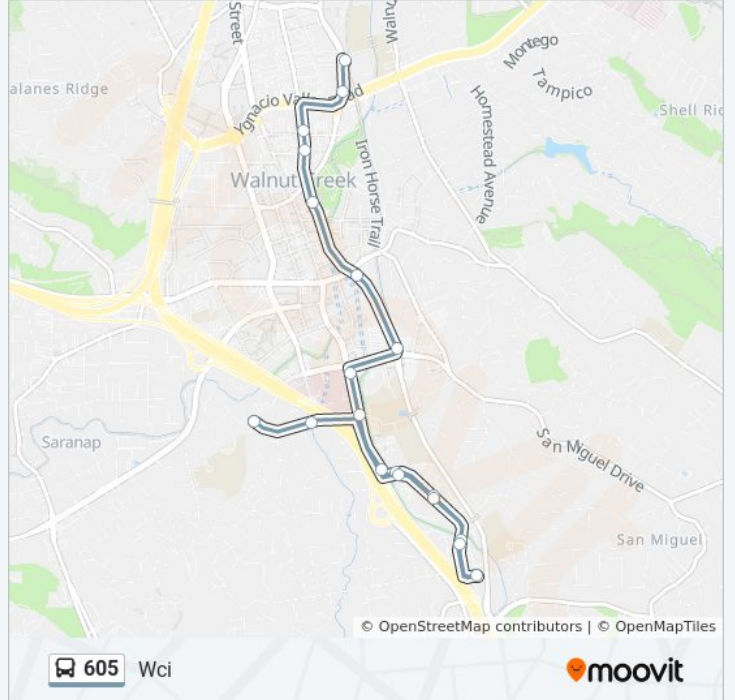

605 bus time schedules and route maps are available in an offline PDF at moovitapp.com. Use the [Moovit App](#) to see live bus times, train schedule or subway schedule, and step-by-step directions for all public transit in San Francisco - San Jose, CA.

[About Moovit](#) • [MaaS Solutions](#) • [Supported Countries](#) • [Mooviter Community](#)

© 2024 Moovit - All Rights Reserved

Check Live Arrival Times