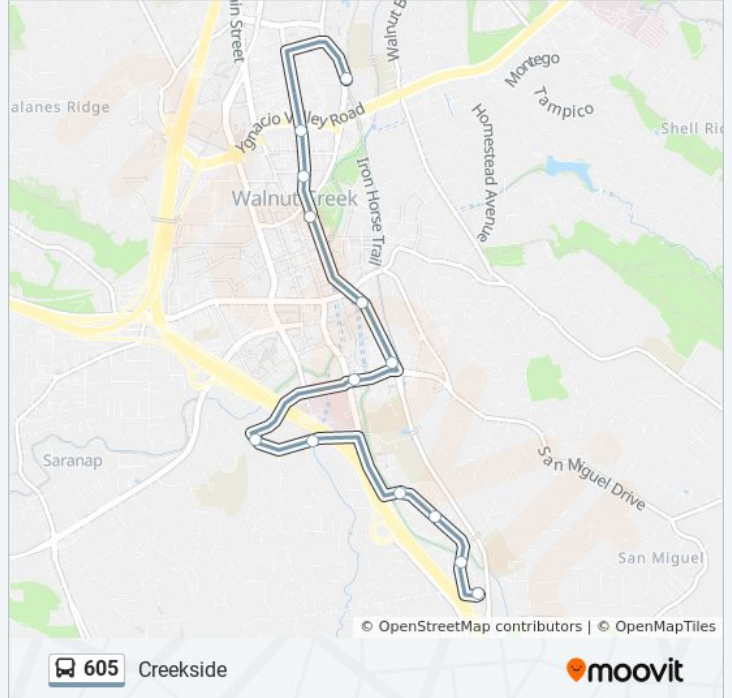

 605

Creekside/WCI

Get The App

The 605 bus line (Creekside/WCI) has 2 routes. For regular weekdays, their operation hours are:

(1) Creekside: 3:20 PM(2) Wci: 7:42 AM

Use the Moovit App to find the closest 605 bus station near you and find out when is the next 605 bus arriving.

Direction: Creekside

13 stops

[VIEW LINE SCHEDULE](#)

N Civic Dr and Brio Dr

N Broadway and Ygnacio Valley Rd

N Broadway and Carlback Ave

N Broadway and Civic Dr

S Broadway and Mt Diablo Blvd

S Broadway and Newell Ave

Newell Ave and S Main St

Lilac Dr and Newell Ave

Lilac Dr and Lancaster Rd

Creekside Dr and Quail Ct

Creekside Dr and the Retreat

Creekside Dr and Near Ct

Creekside Dr and End

Stops: 13

Trip Duration: 17 min

Line Summary:

Direction: Wci

19 stops

[VIEW LINE SCHEDULE](#)

- Lilac Dr and Newell Ave
- Lilac Dr and Lancaster Rd
- Creekside Dr and Quail Ct
- Creekside Dr and the Retreat
- Creekside Dr and Near Ct
- Creekside Dr and End
- Creekside Dr and Near Ct
- Creekside Dr and Creekside Oaks
- Creekside Dr and Quail Ct
- S Main St and Creekside Dr
- S Main St and Lilac Dr
- S Main St and Newell Ave
- S Broadway and Newell Ave
- S Broadway and Mt Diablo Blvd
- N Broadway and Lincoln Ave
- N Broadway and S Carlback Ave
- N Broadway and Arroyo Way
- N Civic Dr and Ygnacio Valley Rd